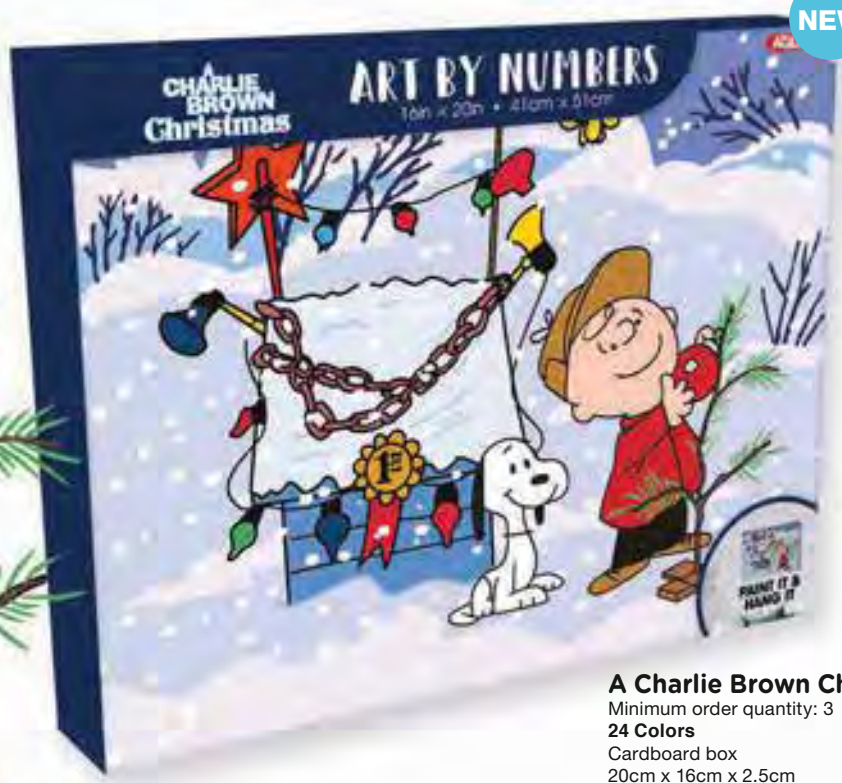

### Rudolph the Red-Nosed Reindeer

Minimum order quantity: 3 88012  
**24 Colors**  
 Cardboard box  
 20cm x 16cm x 2.5cm  
 Art size 20cm x 16cm  
 x 2.5cm