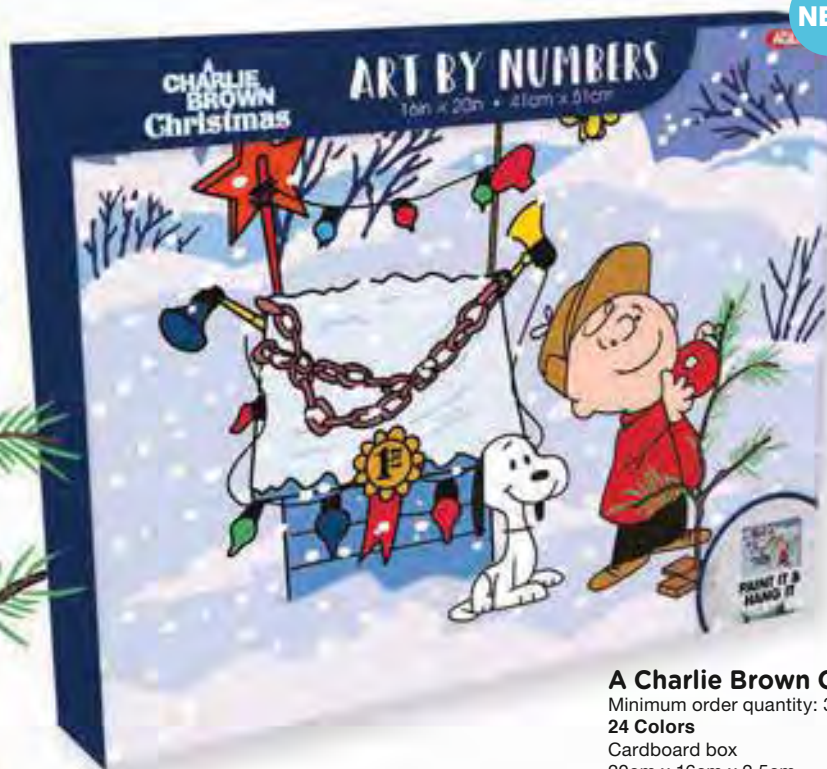

## Rudolph the Red-Nosed Reindeer

Minimum order quantity: 3

88012

24 Colors

Cardboard box

20cm x 16cm x 2.5cm

Art size 20cm x 16cm

x 2.5cm