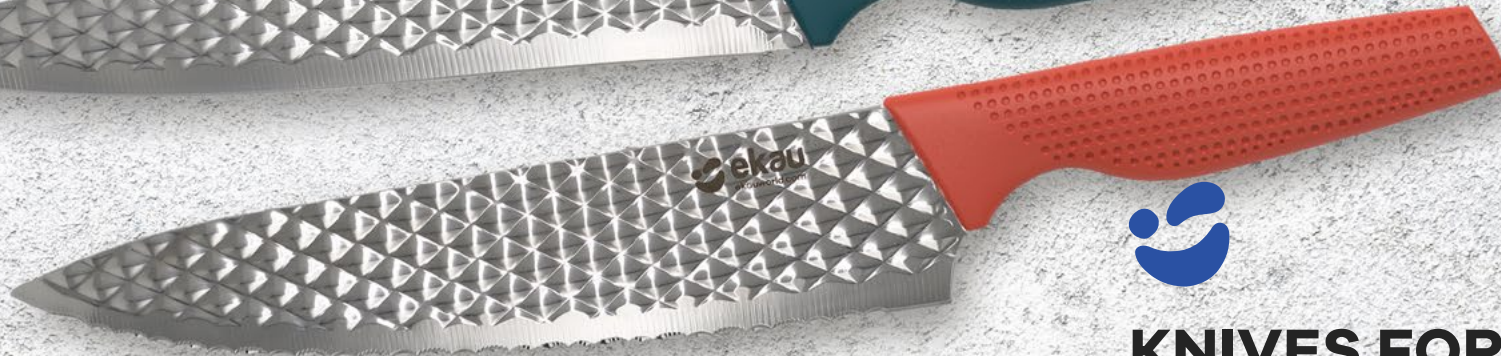

Carving knife
21 x 4.5cm