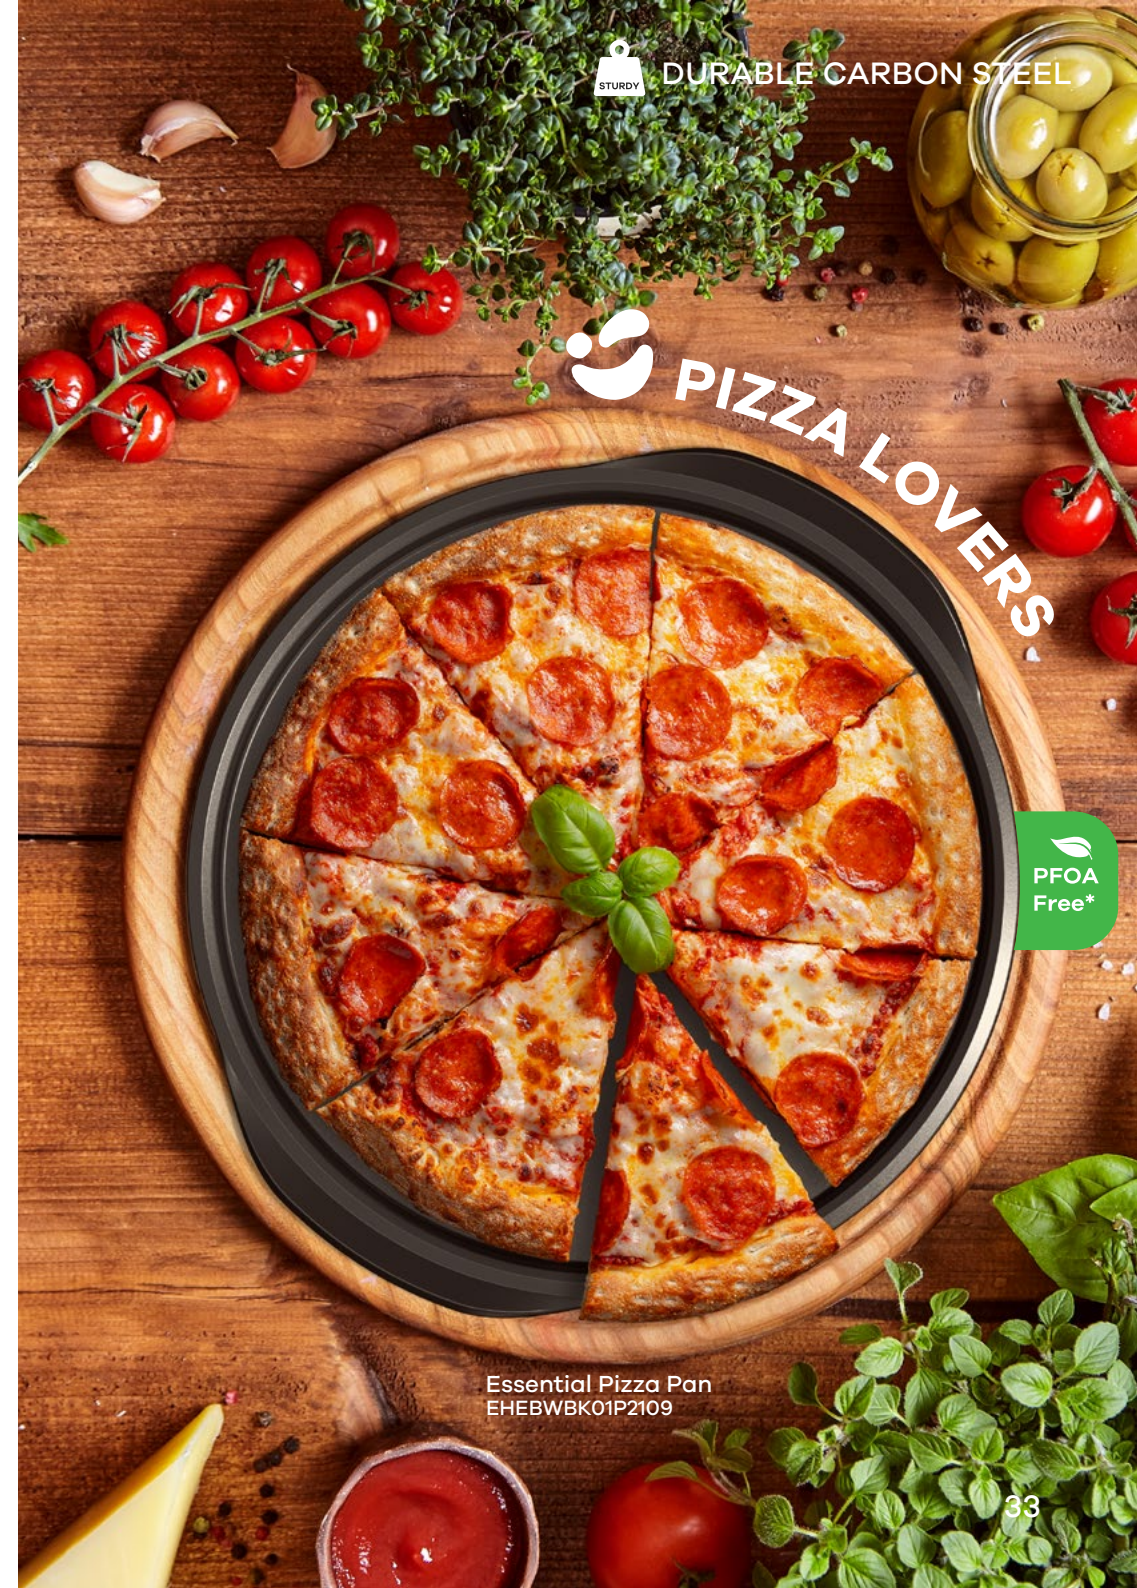

Essential Pizza Pan
EHEBWBK01P2109