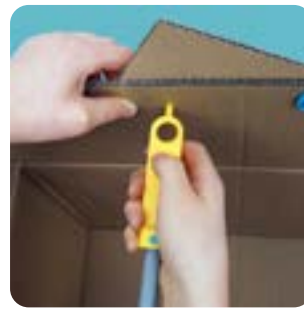

How to use:

Punch a hole through the material, insert the SCRUI or SCRUI+ into the socket on the end of the SCRUI-DRIVER, and then with a few quick turns the cardboard will be securely joined

Makedo - Safe-Saw
MAG0001

24 x 182 x 24 mm

5+

9 343207 001045

Steel blade with no sharp edges to swiftly saw cardboard, not fingers