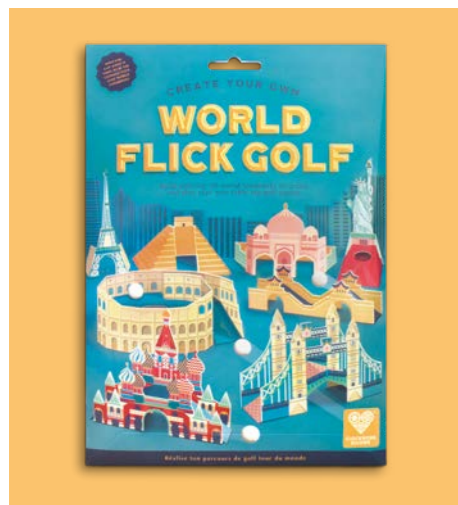

Create Your Own Pop Up Jungle

A clever pop-up jungle play scene you can colour in. Includes four 3D jungle animals!

Age range	4-7
Pack size	H24 W17 D0.5cm
Product size when made	N/A
Weight	60g
Materials	FSC certified recycled card and paper
SKU	WORLD-19-POPUP

Grow Your Own Mini Jungle Garden

A clever pop-up miniature garden with real cress seeds to grow. Includes all you need to sow and grow your garden in 4 easy steps.

Age range	5+
Pack size	H10 W15.4 D1.5cm
Product size when made	H14 W24 D10cm
Weight	45g
Materials	FSC certified recycled card, cress seeds, blotting paper, Vacuum formed plastic
SKU	WORLD-19-GARDEN

Create Your Own Jungle Animal Masks

Make your own jungle animal masks. Four playful masks with 3D noses.

Age range	5+
Pack size	H23.5 W17.5 D0.5cm
Product size when made	Approx H18 W 20 D3cm
Weight	90g
Materials	FSC recycled card with attached elastic cords
SKU	WORLD-19-MASKS

Create Your Own World Flick Golf

An incredible kit for you to create your own mini table golf course. Each hole is a famous world landmark!

Age range	7+
Pack size	H34.5 W24.5 D1.5cm
Product size when made	N/A
Weight	220g
Materials	FSC certified recycled card and paper
SKU	WORLD-18-GOLF