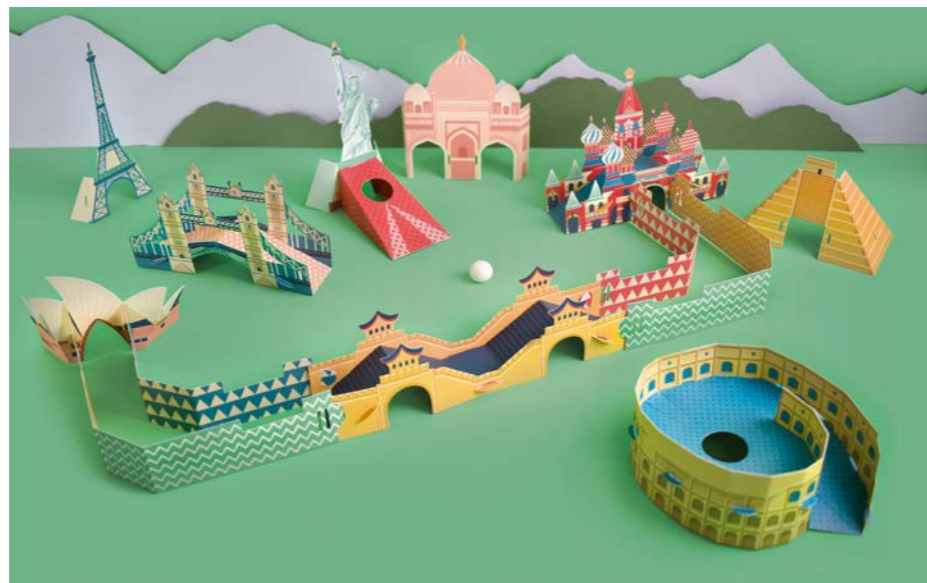

Create Your Own Jungle Animal Masks

Make your own jungle animal masks. Four playful masks with 3D noses.

Age range	5+
Pack size	H23.5 W17.5 D0.5cm
Product size when made	Approx H18 W 20 D3cm
Weight	90g
Materials	FSC recycled card with attached elastic cords
SKU	WORLD-19-MASKS

Create Your Own World Flick Golf

An incredible kit for you to create your own mini table golf course. Each hole is a famous world landmark!

Age range	7+
Pack size	H34.5 W24.5 D1.5cm
Product size when made	N/A
Weight	220g
Materials	FSC certified recycled card and paper
SKU	WORLD-18-GOLF