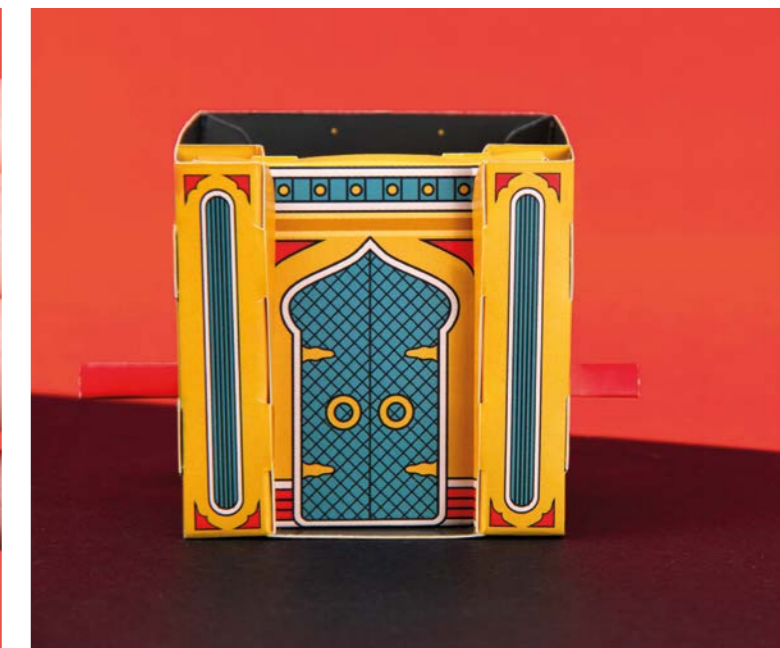

Age range	9+
Pack size	H20 W15.5 D0.5cm
Product size when made	H13 W11cm
Weight	60g
Materials	FSC certified recycled card
SKU	MAGIC-22-ESCAPE

Scan here to watch the trick performed

Point of Sale

Use our point-of-sale stand to display the new magic range. Free with any 36 units.