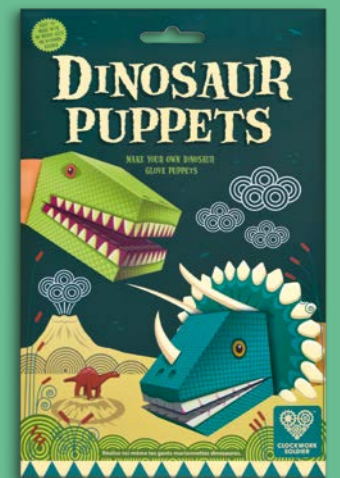

new

Make Your Own Dinosaur Timeline & World Map

Take a giant step into the world of dinosaurs and learn all about these amazing creatures. Explore the world map and see where your favourite dinosaurs were discovered. Attached are extra markers with facts and underwater dinosaurs. Add stand-up dinosaurs to the ledge to create a fascinating timeline. Use the interactive activity sheet to play and learn all about the time when dinosaurs roamed the earth.

Age range	7+
Pack size	H34.5 W24.5 D0.5cm
Product size when made	H63 W115 D5cm
Weight	305g
Materials	FSC certified recycled paper
SKU	DIN-22-MAP

Create Your Own Dinosaur Puppets

Make some old friends by creating these two fantastic Dinosaur Puppets.

Age range	5+
Pack size	H23.5 W15.5 D0.5cm
Product size when made	H14 W10 D16cm H7 W7 D10cm
Weight	85g
Materials	FSC certified recycled card
SKU	DIN-13-PUPPETS