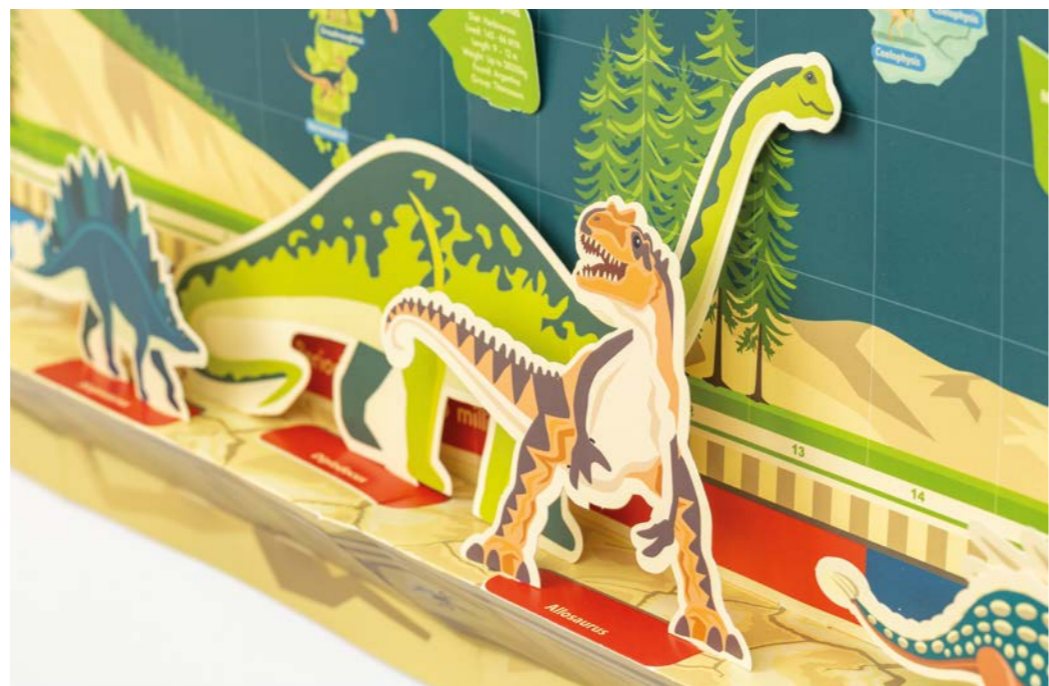

new

Make Your Own Dinosaur Timeline & World Map

Take a giant step into the world of dinosaurs and learn all about these amazing creatures. Explore the world map and see where your favourite dinosaurs were discovered. Attached are extra markers with facts and underwater dinosaurs. Add stand-up dinosaurs to the ledge to create a fascinating timeline. Use the interactive activity sheet to play and learn all about the time when dinosaurs roamed the earth.

Age range	7+
Pack size	H34.5 W24.5 D0.5cm
Product size when made	H63 W115 D5cm
Weight	305g
Materials	FSC certified recycled paper
SKU	DIN-22-MAP

Create Your Own Dinosaur Puppets

Make some old friends by creating these two fantastic Dinosaur Puppets.

Age range	5+
Pack size	H23.5 W15.5 D0.5cm
Product size when made	H14 W10 D16cm H7 W7 D10cm
Weight	85g
Materials	FSC certified recycled card
SKU	DIN-13-PUPPETS