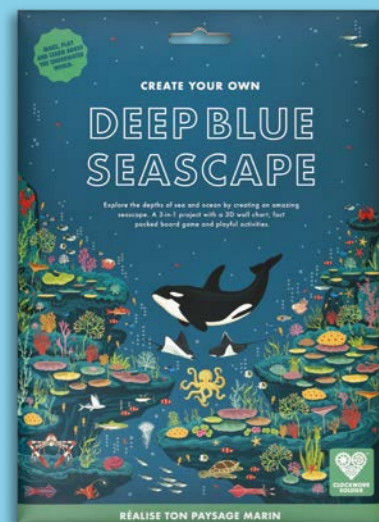

Create Your Own Giant Ocean Origami

Make your own super-sized sea creatures in this fun origami set. Six easy-to-make giant marine friends are just a few folds away.

Age range	7+
Pack size	H34.5 W24.5 D0.5cm
Product size when made	N/A
Weight	220g
Materials	FSC certified recycled paper
SKU	OCEAN-20-ORIGAMI

Create Your Own Ocean Puppets

Make your own Great White Shark and Big Blue Whale hand puppets. Put together and snap away - these chatty ocean friends are ready for endless imaginative play.

Age range	5+
Pack size	H23.5 W15.5 D0.5cm
Product size when made	SHARK: H13.5 W7 D12 WHALE: H12 W8 D9.5
Weight	80g
Materials	FSC certified recycled card
SKU	OCEAN-20-PUPPETS

Create Your Own Snappy Shark

Build your own amazing shark head to hang on your wall. Complete with 3D tail fin, this cool ocean predator will add some bite to your bedroom!

Age range	7+
Pack size	H34.5 W24.5 D0.5cm
Product size when made	SHARK HEAD: H29 W32 D37cm SHARK TAIL: H21 W10 D22cm
Weight	235g
Materials	FSC certified recycled card
SKU	OCEAN-19-SHARK

Create Your Own Deep Blue Seascape

Explore the depths of the ocean by creating an amazing seascape. A 3-in-1 project with a 3D wall chart, fact-packed board game, and playful activities.

Age range	7+
Pack size	H34.5 W24.5 D0.5cm
Product size when made	137cm long x 30cm high
Weight	275g
Materials	FSC certified recycled card
SKU	OCEAN-19-CHART