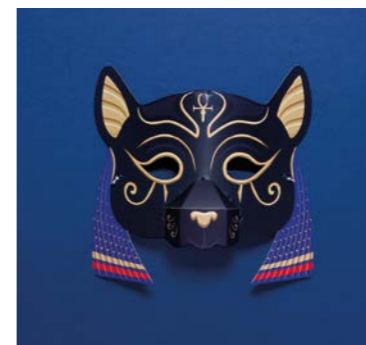

New Pocket Money Kits

Little craft kits that are perfect for rainy days, party bags or stocking fillers! Fun to play and easy to make. Plastic-free for a happier planet.

AGE 5+

new

Create Your Own Bouncing Bunny

Make a reversible bouncing bunny who hops up and down on your desk. See who will win in carrots versus cabbages noughts and crosses.

Age range	5+
Pack size	H16 W12 D0.5cm
Product size when made	H11 W4 D3cm
Weight	25g
Materials	FSC certified recycled paper
SKU	PARTY-23-BUNNY

Ancient Egypt

AGE 5+

Clockwork Soldier is proud to be working with Manchester Museum to create exciting new educational activity kits. Become an all-powerful ruler with our Create Your Own Egyptian Head Mask and learn about ancient Egyptian culture with the Egyptian God's Animal Masks.

Create Your Own Egyptian Gods Animal Masks

Create four beautifully designed animal god masks. Anubis the jackal, Bastet the cat, Hathor the cow and Horus the falcon. Discover fascinating facts with the activity sheet inside. Easy to make with no glue or scissors needed.

Age range	5+
Pack size	H34.5 W24.5 D0.5cm
Product size when made	H39 W27 D23cm
Weight	190g
Materials	FSC certified recycled paper
SKU	EGYPT-23-GODS

Create Your Own Hiding Hedgehog

Play hide and seek with your pop-out hideaway hedgehog. Search through the leaves in the hibernating hedgehog game.

Age range	5+
Pack size	H16 W12 D0.5cm
Product size when made	H4.5 W8 D5.5cm
Weight	25g
Materials	FSC certified recycled paper
SKU	PARTY-23-HEDGEHOG

Create Your Own Egyptian Head Mask

Transport yourself back to Ancient Egypt and become an all-powerful ruler when you create and wear this beautifully decorated mask. With entertaining activities and fascinating facts, this kit is easy to make with no glue or scissors needed.