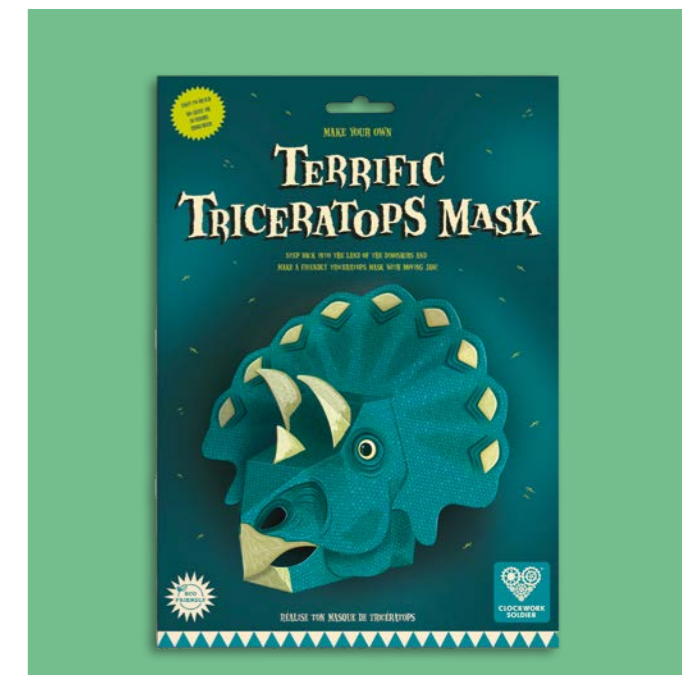

Make Your Own Triceratops Mask

Step back into the land of the dinosaurs and make a friendly triceratops mask with a moving jaw! You'll be stomping your way through pre-history in no time! Fully reversible with two colours to choose from. Learn all about this plant-eating giant and hunt down the dino words in the interactive activity sheet.

Age range	7+	Weight	210g
Pack size	H34.5 W24.5 D0.5cm	Materials	FSC certified recycled card
Product size when made	H34 W38 D30cm	SKU	DIN-22-TRIMASK