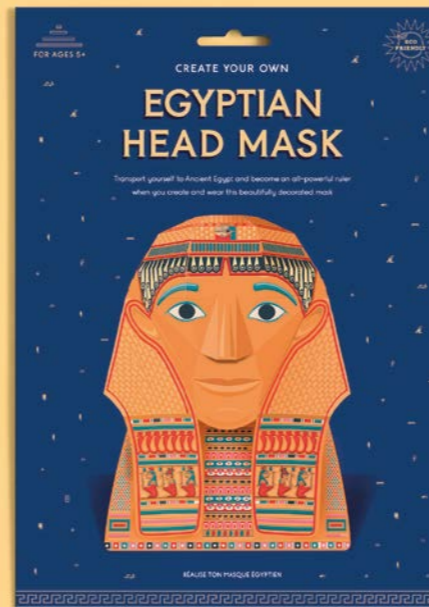

Ancient Egypt

AGE 5+

Clockwork Soldier is proud to be working with Manchester Museum to create exciting new educational activity kits. Become an all-powerful ruler with our Create Your Own Egyptian Head Mask and learn about ancient Egyptian culture with the Egyptian God's Animal Masks.

Create Your Own Egyptian Gods Animal Masks

Create four beautifully designed animal god masks. Anubis the jackal, Bastet the cat, Hathor the cow and Horus the falcon. Discover fascinating facts with the activity sheet inside. Easy to make with no glue or scissors needed.

Age range	5+
Pack size	H16 W12 D0.5cm
Product size when made	H4.5 W8 D5.5cm
Weight	25g
Materials	FSC certified recycled paper
SKU	PARTY-23-HEDGEHOG

Create Your Own Egyptian Head Mask

Transport yourself back to Ancient Egypt and become an all-powerful ruler when you create and wear this beautifully decorated mask. With entertaining activities and fascinating facts, this kit is easy to make with no glue or scissors needed.