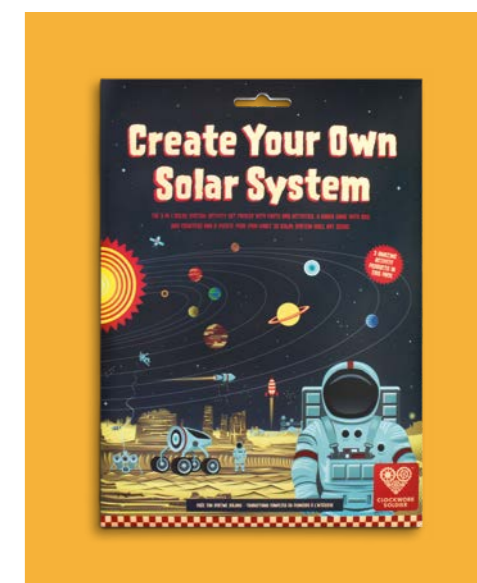

The Delta Force Flyers

Make and fold your very own Delta Force Flyers. Includes 22 flying machines.

Age range	5+
Pack size	H23.5 W15.5 D0.5cm
Product size when made	Approx H14 W8 D2cm
Weight	110g
Materials	FSC certified recycled paper
SKU	RS-12-MASK

Create your Own Solar System

The 3-in-1 solar system activity set. Packed with facts and activities. A board game with dice and counters and a create your own giant 3D solar system wall art scene.

Age range	7+
Pack size	H34.5 W24.5 D0.5cm
Product size when made	H30 W137 D2cm
Weight	215g
Materials	FSC certified recycled card
SKU	RS-14-SOLAR