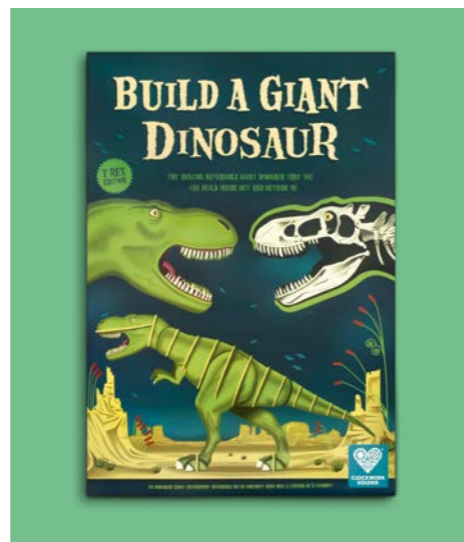

Build A Giant Dinosaur

The amazing reversible giant dinosaur that you can build inside out and outside in! Use the 33 pieces to build your own giant Dinosaur.

Age range	7-12
Pack size	H37 W26 D2.5cm
Product size when made	H35 W71 D15cm
Weight	790g
Materials	FSC certified recycled cardboard
SKU	DIN-14-GIANT