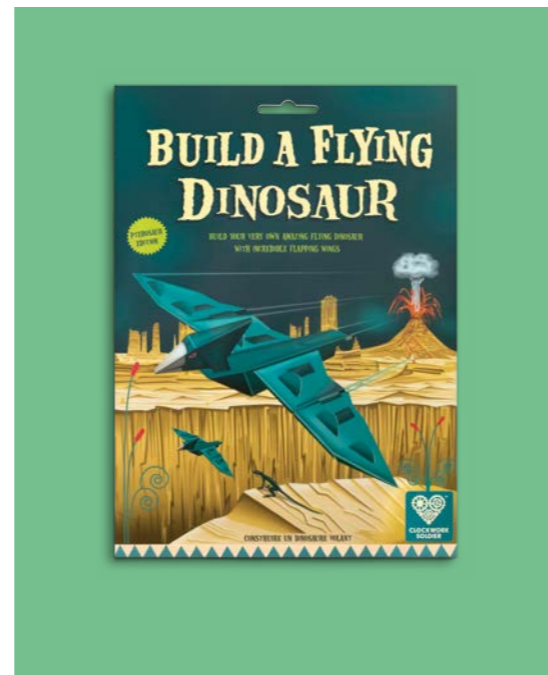

Age range	5+
Pack size	H23.5 W15.5 D0.5cm
Product size when made	H14 W10 D16cm H7 W7 D10cm
Weight	85g
Materials	FSC certified recycled card
SKU	DIN-13-PUPPETS

Sensational Superheroes

AGE 7+

Calling all heroes. This is the place for you! Create heroic characters, make up super stories, design your own costumes... in short, let us help unlock your inner superhero. Please remember that with great power comes great responsibility!