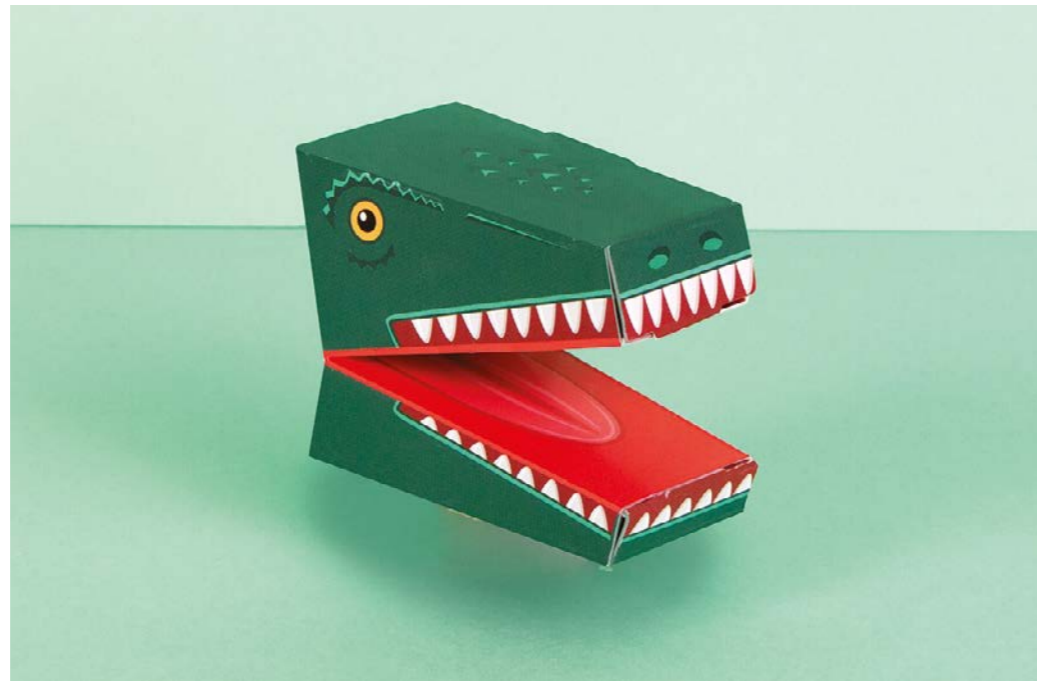

Create Your Own Dino Finger Puppet

Create your own reversible dinosaur finger puppet and play a dino-tastic boardgame. Easy to put together, your dino pal will be roaring in no time! Pop-out a dice and counters and play to see who can reach the eggs first.

Age range	5+
Pack size	H16 W12 D0.5cm
Product size when made	H4.5 W3 D5cm
Weight	25g
Materials	FSC certified recycled card
SKU	PARTY-20-DINPUP

Create Your Own Wobbly Whale

Make your own wibbly wobbly whale and baby calf! Watch them rock across the desk before catching a few fish in our fun penny-roll fishing game. Full of whale jokes and facts.

Age range	5+
Pack size	H16 W12 D0.5cm
Product size when made	BIG WHALE: H6.5 W10.5 D2.5cm CALF: H3 W5 D0.5cm
Weight	25g
Materials	FSC certified recycled paper
SKU	PARTY-22-WHALE