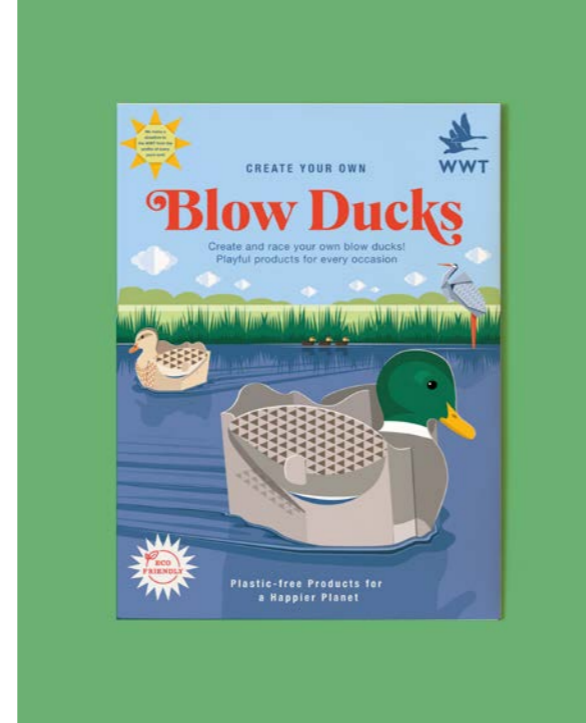

Age range	5+
Pack size	H23.5 W17.5 D0.5cm
Product size when made	H24 W33cm
Weight	85g
Materials	FSC certified recycled card and paper, elastic straps
SKU	ROH-20-MASK

Wetland Wildlife Trust

AGE 5+ AGE 7+