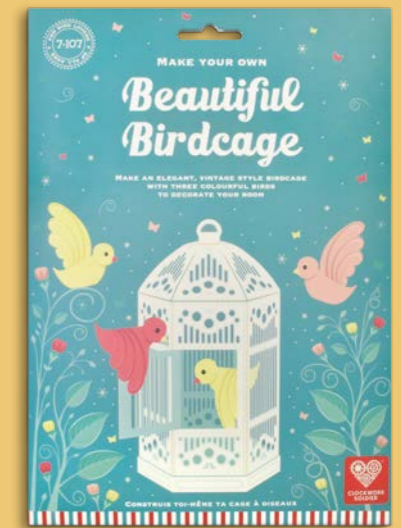

Age range	4-7	Weight	75g
Pack size	H24 W17 D0.5cm	Materials	FSC certified recycled card and paper
Product size when made	N/A	SKU	PET-16-POPUP

Create Your Own Fluttering Butterflies

Fly around the garden with Flora and Flo. Have fun creating two colourful butterflies, then bring them to life by making their wings flap.

Age range	5+
Pack size	H23.5 W15.5 D0.5cm
Product size when made	29x21x2cm
Weight	60g
Materials	FSC certified recycled card and paper
SKU	PET-15-BUTTERFLIES

Birds and Butterflies

AGE 5+ AGE 7+

Birds and butterflies are beautiful to watch flutter and fly. This collection showcases the wonderful and colourful diversity of these amazing creatures.

Make Your Own Beautiful Birdcage

Create a beautiful vintage style birdcage. A lovely double sided birdcage can be hung up to decorate your room, stood on your desk or even used as a pretty centre piece for your table!

Age range	7+	Weight	185g
Pack size	H34.5 W24.5 D0.5cm	Materials	FSC certified recycled card
Product size when made	H33 W20 D17.5cm	SKU	PET-16-BIRDCAFE

Magical World

AGE 5+ AGE 7+

Set your imagination free and enter a magical world that will charm and amaze!