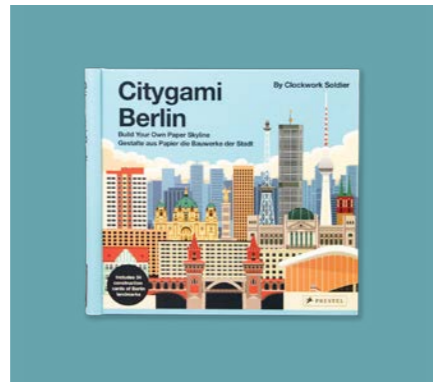

Bespoke

Alongside developing our own range of exciting products, we also work with organisations, charities, and publishers throughout the year. We work with them to create unique products or even complete product ranges, specifically for them and their customers.