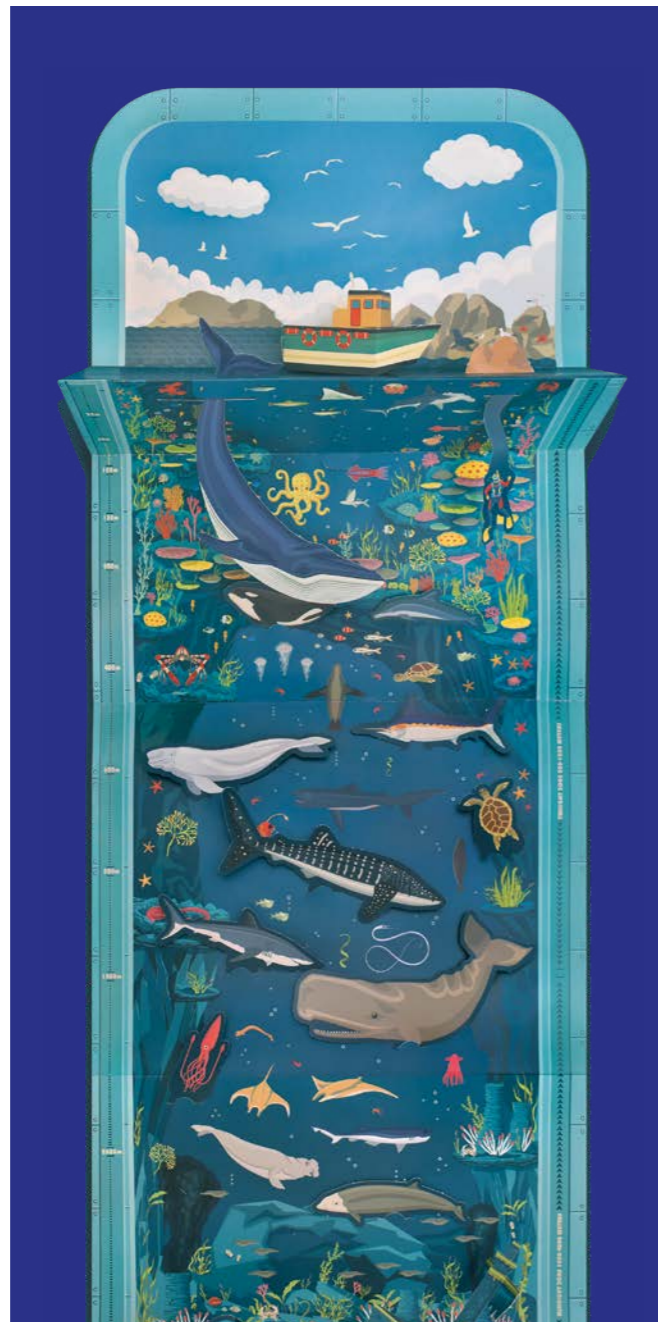

Create Your Own Ocean Puppets

Make your own Great White Shark and Big Blue Whale hand puppets. Put together and snap away - these chatty ocean friends are ready for endless imaginative play.

Age range	5+
Pack size	H23.5 W15.5 D0.5cm
Product size when made	SHARK: H13.5 W7 D12 WHALE: H12 W8 D9.5
Weight	80g
Materials	FSC certified recycled card
SKU	OCEAN-20-PUPPETS

Create Your Own Snappy Shark

Build your own amazing shark head to hang on your wall. Complete with 3D tail fin, this cool ocean predator will add some bite to your bedroom!

Age range	7+
Pack size	H34.5 W24.5 D0.5cm
Product size when made	SHARK HEAD: H29 W32 D37cm SHARK TAIL: H21 W10 D22cm
Weight	235g
Materials	FSC certified recycled card
SKU	OCEAN-19-SHARK

Create Your Own Deep Blue Seascape

Explore the depths of the ocean by creating an amazing seascape. A 3-in-1 project with a 3D wall chart, fact-packed board game, and playful activities.

Age range	7+
Pack size	H34.5 W24.5 D0.5cm
Product size when made	137cm long x 30cm high
Weight	275g
Materials	FSC certified recycled card
SKU	OCEAN-19-CHART

new

Wonderful World

AGE 5+ AGE 7+

Create Your Own Gentle Giraffe Head

Make a graceful giraffe head to hang on your wall and learn all about life in the savannah. Transform your bedroom and learn all about your long-necked friend.