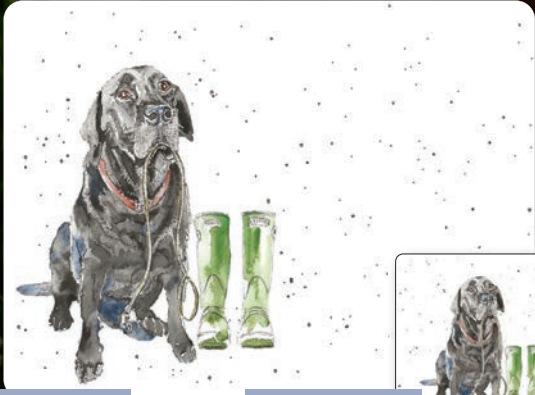

SKU: LAPM

SKU: LACO