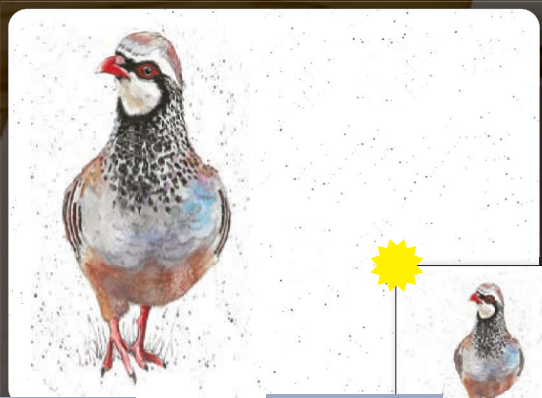

SKU: PTPM

SKU: PTCO