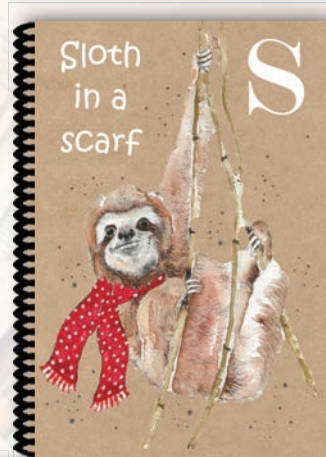

Kangaroo  
in a kilt

L

Llama in  
leg  
warmers

M

Moose in mittens

N

Narwhal  
in a  
night-  
dress

O

# Notepads

We are proud to launch this range exclusively at Spring Fair 2023.

A unique collection of quirky animal notepads. A5 in size, these are available lined or plain inside. Wire bound with a black or white wire. 50 inner leaves. Heavy card cover.

Painted and designed by Animoo Art, these are sure to entertain and bring a smile to anyone of any age!

Pack size 6 per letter • Minimum 12 letters

moory christmas

3 french hens

pigs in blankets

christmas quackers