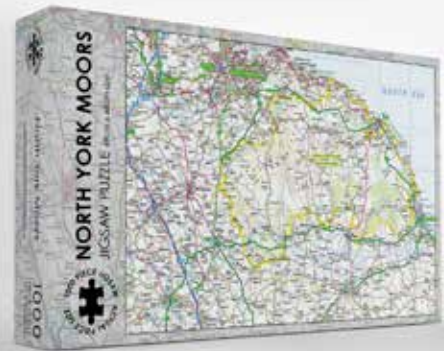

PiecifulMaps

YOUR FAVOURITE PLACES PUZZLED

NEW FEB 2023

THE LAKE DISTRICT
PSM001

THE PEAK DISTRICT
PSM002

SNOWDONIA
PSM003

THE YORKSHIRE DALES
PSM004

BRECON BEACONS
PSM005

CAIRNGORMS
PSM006

Designed and made here in the Great Britain.

DARTMOOR-EXMOOR
PSM007

LOCH LOMOND-TROSSACHS
PSM008

NORTHUMBERLAND
PSM009

NORTH YORK MOORS
PSM010

LONDON
PSM011

WALES (500 SMALL PIECE)
PSMS001

PiecefulMaps

YOUR FAVOURITE PLACES PUZZLED

- Produced using the latest mapping information
- Made in Great Britain
- Clean cut pieces
- Reduced plastic wrapping
- Box and puzzle from recycled board
- Printed using the latest technology and reduced waste