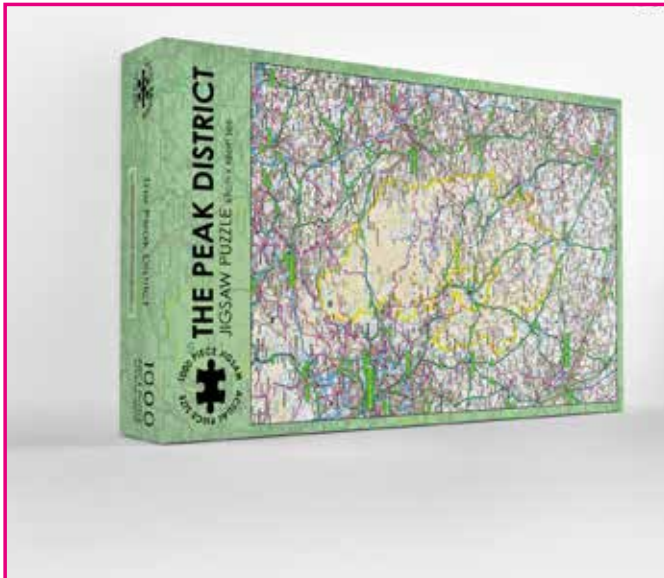

PiecifulMaps

YOUR FAVOURITE PLACES PUZZLED

NEW FEB 2023

THE LAKE DISTRICT
PSM001

THE PEAK DISTRICT
PSM002

SNOWDONIA
PSM003

THE YORKSHIRE DALES
PSM004

BRECON BEACONS
PSM005

PiecefulMaps

YOUR FAVOURITE PLACES PUZZLED

- Produced using the latest mapping information
- Made in Great Britain
- Clean cut pieces
- Reduced plastic wrapping
- Box and puzzle from recycled board
- Printed using the latest technology and reduced waste