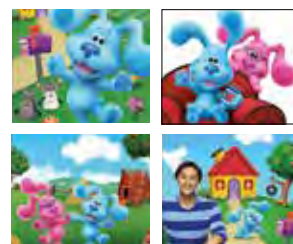

BLUE'S CLUES & YOU! TORCH

A much-loved favourite, now airing on Nick Jr. and Netflix.

NIC1001 3+
BARCODE: 5060122735155