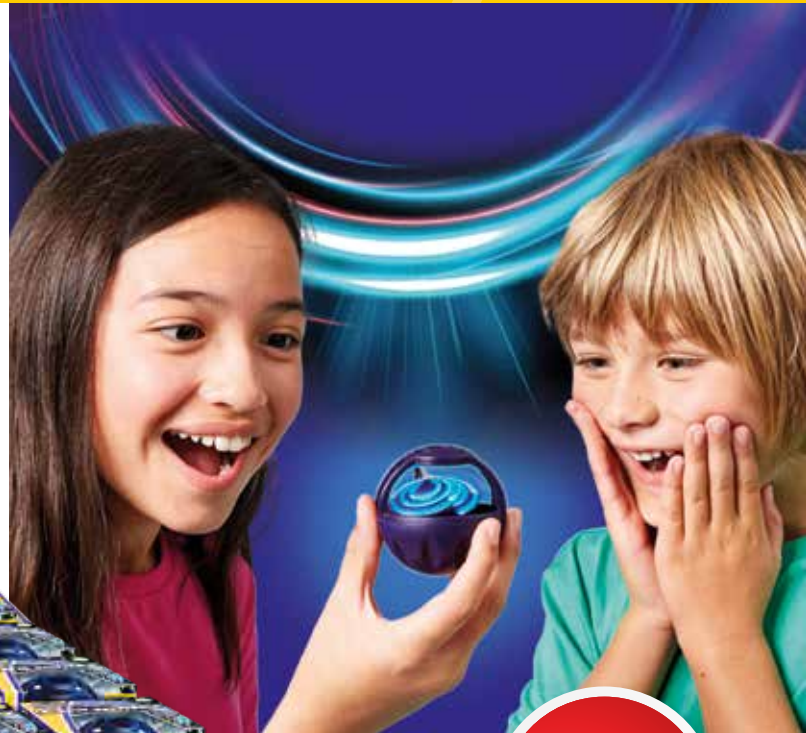

THUMBLER

Thumbler is a new sensation in fidget toys. Totally addictive! Swirl to feel the gyroscopic forces, as the spinning top reaches its maximum speed. Be amazed by the multi-colour light show. Thumbler can be placed safely on its magnetic base anytime during play. Multilingual online information. In 67mm try me box, 12 in CDU.

E2086 6+
NEW BARCODE: 5060122735711