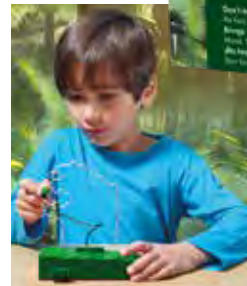

N5160 4+ ☒ **2AA NEW**
BARCODE: 5060122735575