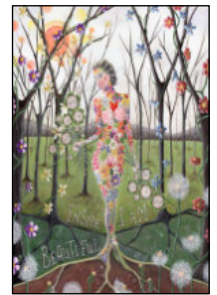

INSIDE I AM BEAUTIFUL