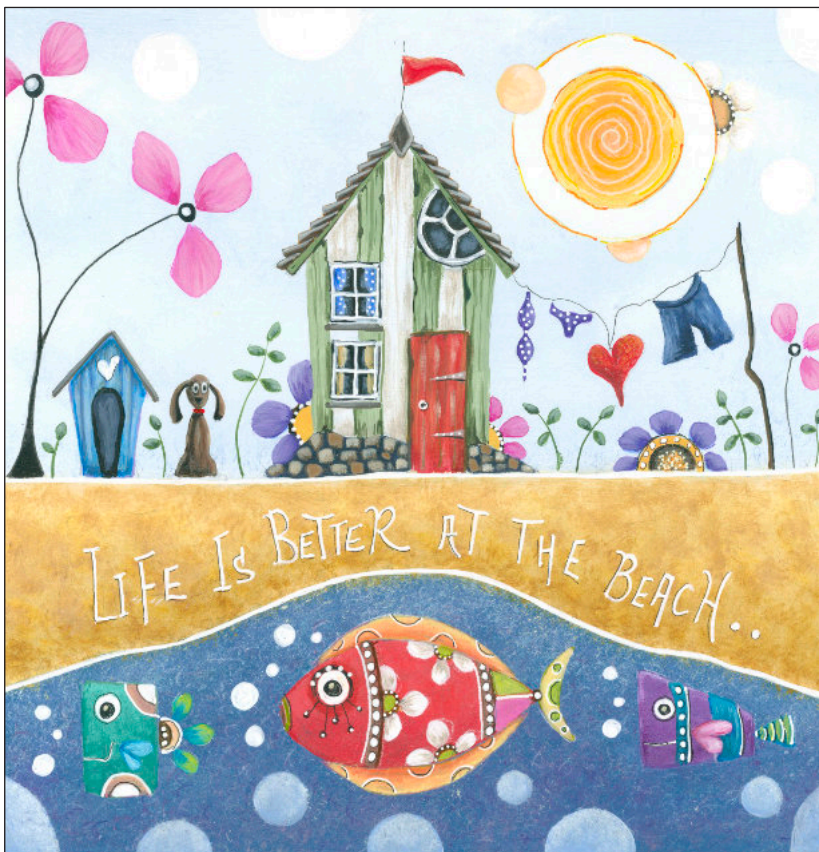

XMAS 004 - CHRISTMAS BIRD TREE

XMAS 005 - LADY CHRISTMAS TREE

XMAS 006 - CHRISTMAS HEART TREE

XMAS 007 - CHRISTMAS TRIANGLE TREE

XMAS 008 - CHRISTMAS LAMP POST

DES SQ 001 - TWO LITTLE OWLS

DES SQ 008 - LITTLE SQUARE TREE

DES SQ 005 - TWO LITTLE BIRDS

DES SQ 002 - LIFE IS BETTER AT THE BEACH

DES SQ 007 - MOONLIGHT HARES

10" X 12" - OPEN PRINTS

A selection of 10 x 12 inch mounts and framed open prints have been added to our collection. They are printed in the UK by myself, using archival inks and archival paper.