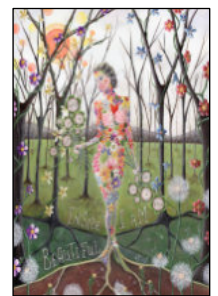

INSIDE I AM BEAUTIFUL