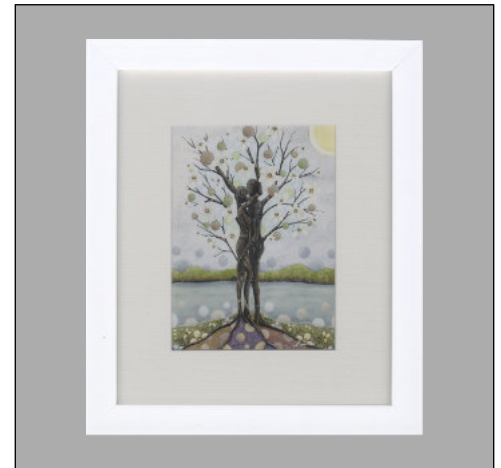

16" X 20" - OPEN PRINTS

A larger 16 x 20 inch mounts and framed open prints are also available. They also have been printed in the UK by myself, using archival inks and archival paper to prevent fading over time.

Mounted Prints

The largest prints are 12" x 16". They have been mounted in a 16" x 20" white core mount ready to be framed.

Each print has my copyright logo embedded

Framed Prints

The framed prints are the same specification as the mounted prints but have been placed into a 16" x 20" White Perspex Frame.

(allow an extra inch either side for the outer frame dimensions).

WHO LET THE DOGS OUT