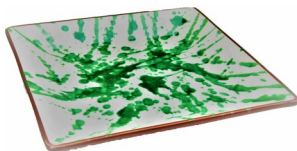

# MANOLI COLOURS RANGE

# GREEN SPLATTER RANGE

RIBBED BOWL  
28cm - GSPL209

DEEP BOWL  
13cm - GSPL200

17cm - GSPL201  
20cm - GSPL202

SQUARE PLATTER  
25 x 25cm GSPL 211

CHUBBY JUG  
GSPL206

RECTANGULAR PLATE  
GSPL 210

A bold, vibrant design incorporating our existing cream base layer with a unique 'splatter' pattern in a dark green glaze. Using a low heat these products can be used as oven to table ware. All products are dishwasher safe, but are not suitable for direct heat.