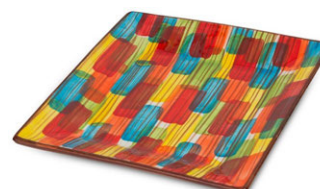

# IVANROS CERAMIC RANGE - MULTICOLOUR

Rectangular Platter

36.5 x 14.5 x 2.5cm - MCR1092

Round Serving Platter

33.5 x 2.5cm - MCR1079

Shallow Bowl

23 x 5.5cm - MCR10273

Tapas Dish

12 x 2.5cm - MCR10275

Small Deep Bowl

13 x 6cm - MCR10604

Square Plate

24 x 3cm - MCR11002

Serving Bowl

32 x 10cm - MCR13001

Deep Serving Bowl