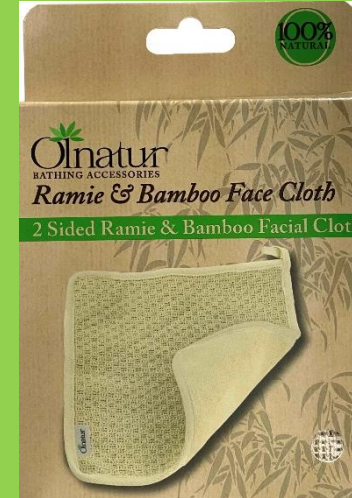

Natural materials are not only better for the planet but are also beneficial to your skin.

Natural fibres and bristles cleanse, exfoliate, scrub, smooth and soften your skin - helping it to remain healthy, beautiful and unblemished.

Bath and Shower accessories created from sustainable plants and natural materials

M1018

M1012

M1010

M1009

M1018

M1027

M1011