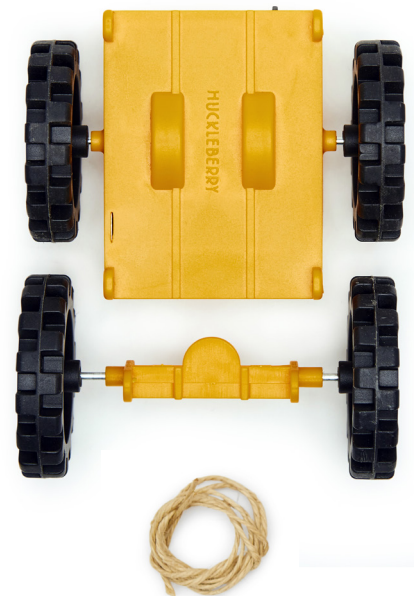

Huckleberry Water Brush

Eco-friendly brush for painting on surfaces with water. Screws onto any water bottle.
Design: Koens & Middelkoop Design
Material: PP, nylon
Packaging: card
Sold per 8
Product: dia. 3,1 x 7,8 cm

Huckleberry Make Your Own Car

Build your own car! Includes 2 piece car base, 2 pieces of string, and 2-AAA batteries.
Design: Koens & Middelkoop Design
Material: ABS, AAA batteries, motor
Packaging: card
Sold per 6
Product: (Large) 7,1 x 9 x 4,9 cm