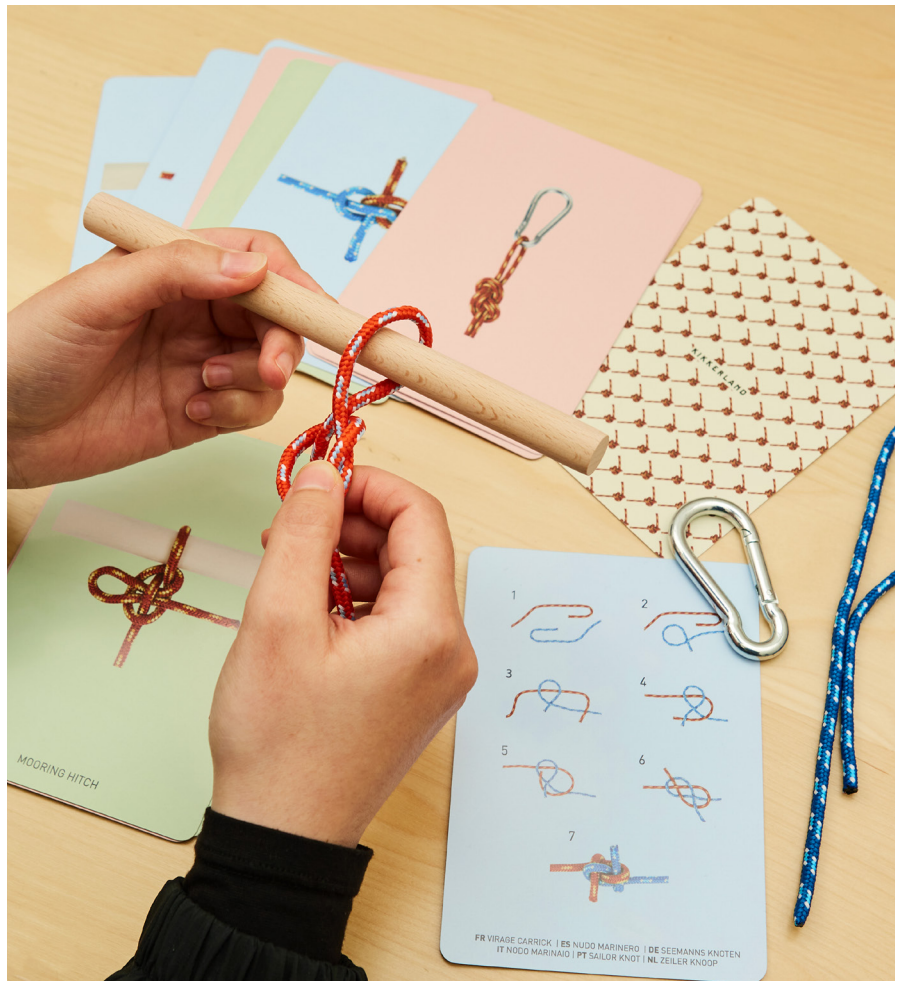

### Knot Game

Timed skill game that tests your knot-tying abilities.

**Design:** Hector Serrano

**Material:** ABS, sand, pine, iron, paper, polyester

**Packaging:** color box

**Sold per 6**

Product: (Box) 12,1 x 17,3 x 3,7 cm

### Mini Cross Stitch Embroidery Kit

Perfect for beginners! Includes: needle, threads, bamboo hoop frame, canvas, and instruction booklet.

**Design:** KDT

**Material:** bamboo, polyester floss, 90% cotton