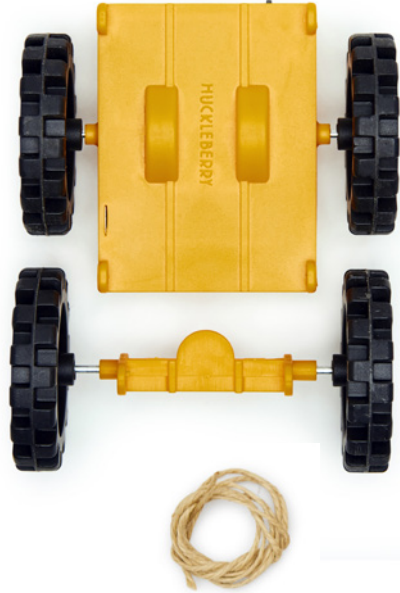

Packaging: kraft card

Sold per 12

Product: 12,7 x 10,2 x 2,2 cm

Huckleberrry Hear the Beat of Nature

Hold the horn to the earth & hear natures beat.

Design: Koens & Middelkoop Design

Material: FSC beechwood

Packaging: kraft card

Sold per 6

Product: 4,9 x 4,9 x 17,5 cm

Huckleberry Make Your Own Car

Build your own car! Includes 2 piece car base, 2 pieces of string, and 2-AAA batteries.

Design: Koens & Middelkoop Design

Material: ABS, AAA batteries, motor

Packaging: card

Sold per 6

Product: (Large) 7,1 x 9 x 4,9 cm

HB30-EU

Huckleberry Cable Transport

Fill the basket with your favorite toys or objects! Friends can transport items from one side to the other.