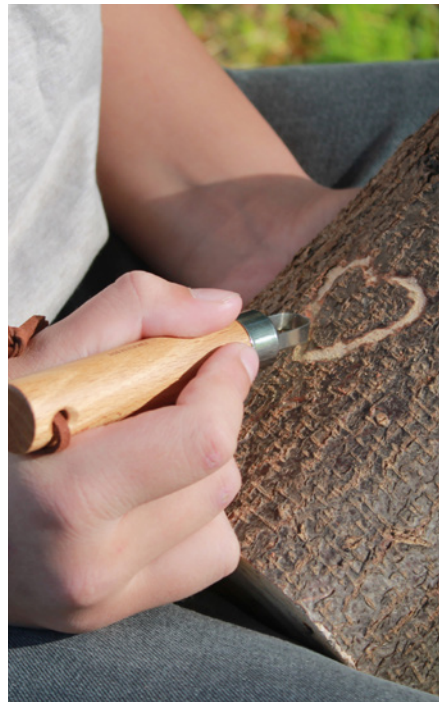

Huckleberry First Pocket Knife

This pocket knife is packed with everything you need for the outdoors. Includes saw, knife, scissors, and awl.

Design: Koens & Middelkoop Design

Material: FSC beech wood, stainless steel

Packaging: kraft card

Sold per 6

Product: 9,5 x 2,9 x 1,9 cm

HB06-F

Huckleberry Wood Carving Tool

Use to create your own carvings!

Design: Koens and Middelkoop

Material: FSC beechwood, spring steel, leather

Packaging: card

Sold per 6

Product: L. 11,6 cm

HB26-FSC