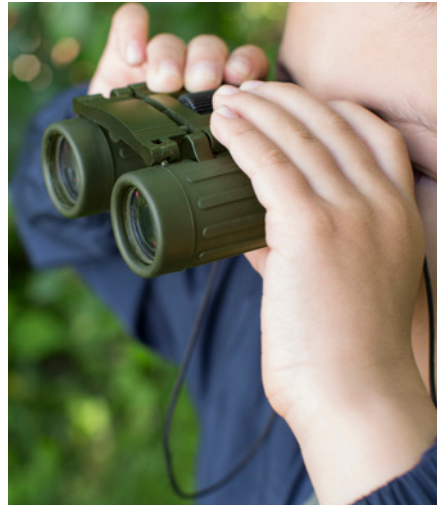

Huckleberry Binoculars

Show your children the joys of bird watching!

8x enlargement (21x8)

Design: Koens & Middelkoop Design

Material: ABS, glass, rubber

Packaging: color box

Sold per 6

Product: 6,4 x 10,8 x 3,8 cm

HB12