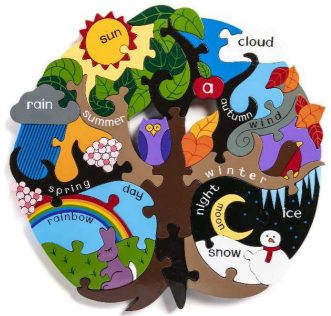

Science and Nature Jigsaws