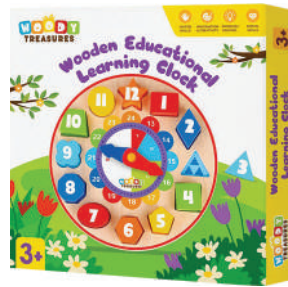

35520
NOAH'S ARK
AGE: 3+

All Aboard - Let's set sail and play! This Noah's Ark allows your child to explore and expand their imagination as they load and play with the included wooden figures; giraffe, elephant, rabbit, rhino, and more! They give the child the imaginative spark to play- and enjoy- and play some more! Let your child improve their motor skills as they enjoy playing with their very own "Noah's Ark!" While they use their imagination to save the animals, children train and improve their fine motor skills as well! The gift that helps develop young minds! With high quality figures, this toy provides for countless hours of old-fashioned fun-- while building important critical problem-solving skills in young children. Engaging, Fun and Educational!

EDUCATOR FAVOURITE

Glow in the dark!

- ✓ 3-IN-1 PUZZLE AND GAME EDUCATIONAL WOODEN CLOCK
- ✓ COLORFUL AND ATTRACTIVE DESIGN
- ✓ ENCOURAGES COUNTING AND TIME TELLING
- ✓ TEACHES SHAPE AND COLOUR RECOGNITION

75520 WOODEN EDUCATIONAL LEARNING CLOCK AGE: 3+

The most engaging time-teaching toy has arrived! Our Wooden Clock & Shapes Toy makes learning the seconds, minutes, and hours of a clock a blast for toddlers!