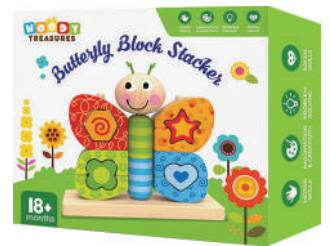

AGE: 3+

Teach your child the different kinds of vehicles they'll see on the road with our 6 Piece Wooden Car Toy Set! Your little ones will learn in fascination about fire trucks, ambulances, taxi cabs, police, school buses, and London buses in a fun and engaging way that lets their imagination do the work!

50520
SHAPE SORTER
AGE: 12M+

Turn your little one's frown upside down with the Shape Matching Wooden Animal Cube! Now you can pass the time at home or during travel teaching your children about different shapes, colours, and all sorts of animals.

A beautiful scene is painted on each side of the cube to make it extra fun!

45520
BUTTERFLY BLOCK STACKER
AGE: 18M+

A toy that no child can resist! Our Wooden Butterfly Shape Stacking Toy is painted in vibrant colour tones that pop in fun shapes that rely on your children's ability to stack them correctly.