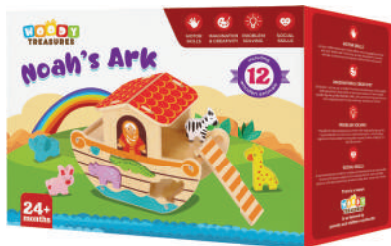

LET'S CREATE

909050
POLICE HOUSE
AGE: 3+

Lights and sirens! Catch the bad guys and zoom around with the police squad car, and helicopter! Children love to play with this timeless classical wooden police station set. Let your children use their imagination to see and hear the high-speed chases and fly around in their police helicopter! While they keep the peace in the town- children train and improve their fine motor skills! The station doubles as a self-contained toy storage bin for the entire set; nothing is as fun for a developing child. This fun police set expands the child's imagination to play- and enjoy- and play some more!

35520
NOAH'S ARK
AGE: 3+

All Aboard - Let's set sail and play! This Noah's Ark allows your child to explore and expand their imagination as they load and play with the included wooden figures; giraffe, elephant, rabbit, rhino, and more! They give the child the imaginative spark to play- and enjoy- and play some more! Let your child improve their motor skills as they enjoy playing with their very own "Noah's Ark!" While they use their imagination to save the animals, children train and improve their fine motor skills as well! The gift that helps develop young minds! With high quality figures, this toy provides for countless hours of old-fashioned fun-- while building important critical problem-solving skills in young children. Engaging, Fun and Educational!