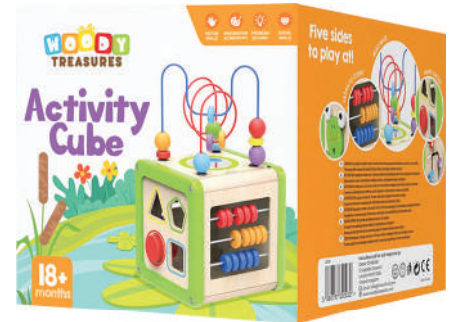

- ✓ **LEARN SHAPES**
- ✓ **LEARN COLOURS**
- ✓ **TURN THE WHEELS**

**EDUCATOR
FAVOURITE**

15520
**BUTTERFLY
GEAR GAME**

AGE: 18M+

Learning shapes has never been more fun! The Colorful Wooden Gear Butterfly Toy only start turning when your child appropriately places the shape blocks into the matching spot on the butterfly board.

The beautiful butterfly can't fly away until your child matches all the shapes to the right spots!

25520
ACTIVITY CUBE
AGE: 18M+

There's a fun game to play on each side of the cube! This Toddlers Educational Activity Cube has a bead maze, shape presser, animal slider, numeric counter, and a little frog game that are sure to entertain your little ones for hours on end.

This Activity Cube is a great teaching tool and game to play on the weekend!

55520
ANIMAL WOODEN SHAPE STACKING TOY
AGE: 18M+

A fun multi-teaching children's game they'll never get tired of! Stack the matching blocks on top of each other and pick an animal to proudly place up top. This fun children's stacking game improves your children's problem-solving abilities while simultaneously teaching them the basics of colours, shapes, and animals!

35520
NOAH'S ARK
AGE: 3+

All Aboard - Let's set sail and play! This Noah's Ark allows your child to explore and expand their imagination as they load and play with the included wooden figures; giraffe, elephant, rabbit, rhino, and more! They give the child the imaginative spark to play- and enjoy- and play some more! Let your child improve their motor skills as they enjoy playing with their very own "Noah's Ark!" While they use their imagination to save the animals, children train and improve their fine motor skills as well! The gift that helps develop young minds! With high quality figures, this toy provides for countless hours of old-fashioned fun-- while building important critical problem-solving skills in young children. Engaging, Fun and Educational!