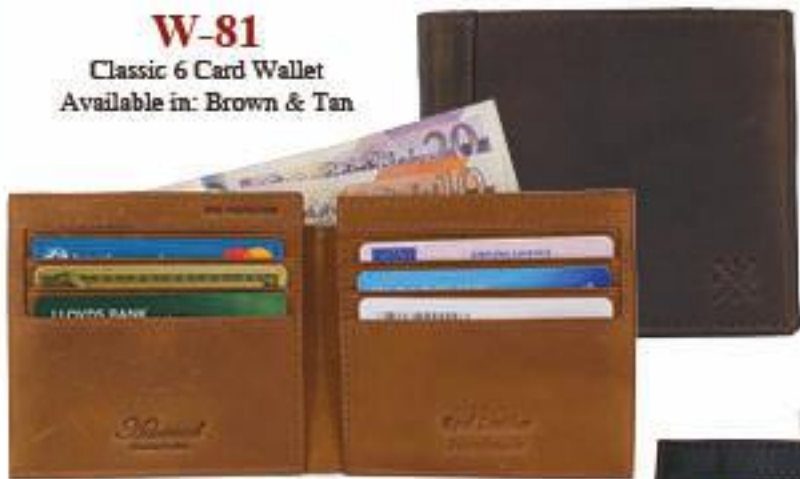

Windmere
Wallets

Windmere

W-81

Classic 6 Card Wallet
Available in: Brown & Tan

W-82

Classic 3 Card & Coin Pocket Wallet
Available in: Brown & Tan

W-83

Classic 4 Card Wallet & Cash Bill
fold Wallet
Available in: Brown & Tan