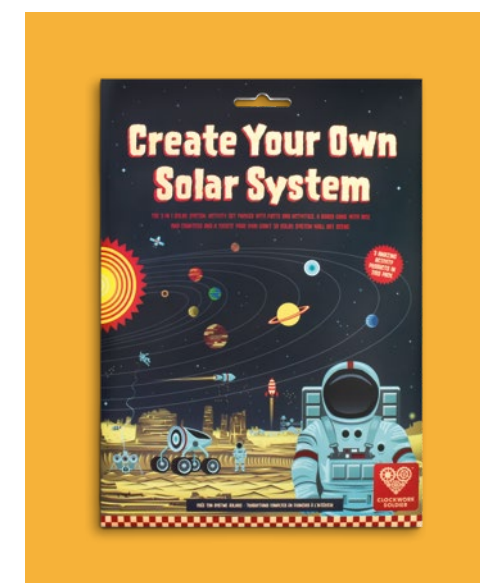

The Delta Force Flyers

Make and fold your very own Delta Force Flyers. Includes 22 flying machines.

Age range	5+
Pack size	H23.5 W15.5 D0.5cm
Product size when made	Approx H14 W8 D2cm
Weight	110g
Materials	FSC certified recycled paper
SKU	RS-12-MASK

Create your Own Solar System

The 3-in-1 solar system activity set. Packed with facts and activities. A board game with dice and counters and a create your own giant 3D solar system wall art scene.

Age range	7+
Pack size	H34.5 W24.5 D0.5cm
Product size when made	H30 W137 D2cm
Weight	215g
Materials	FSC certified recycled card
SKU	RS-14-SOLAR