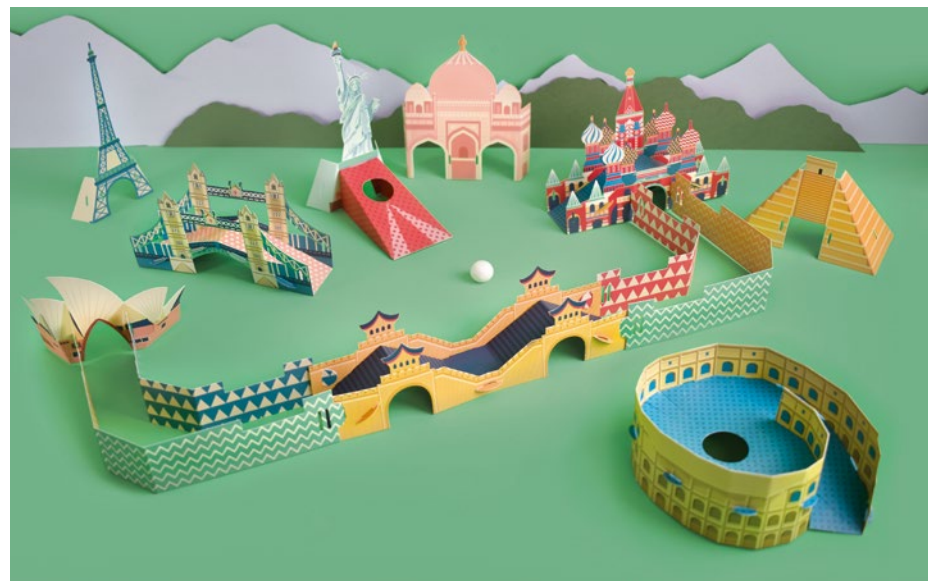

### Create Your Own Jungle Animal Masks

Make your own jungle animal masks. Four playful masks with 3D noses.

<b>Age range</b>	5+
<b>Pack size</b>	H23.5 W17.5 D0.5cm
<b>Product size when made</b>	Approx H18 W 20 D3cm
<b>Weight</b>	90g
<b>Materials</b>	FSC recycled card with attached elastic cords
<b>SKU</b>	WORLD-19-MASKS

### Create Your Own World Flick Golf

An incredible kit for you to create your own mini table golf course. Each hole is a famous world landmark!

<b>Age range</b>	7+
<b>Pack size</b>	H34.5 W24.5 D1.5cm
<b>Product size when made</b>	N/A
<b>Weight</b>	220g
<b>Materials</b>	FSC certified recycled card and paper
<b>SKU</b>	WORLD-18-GOLF