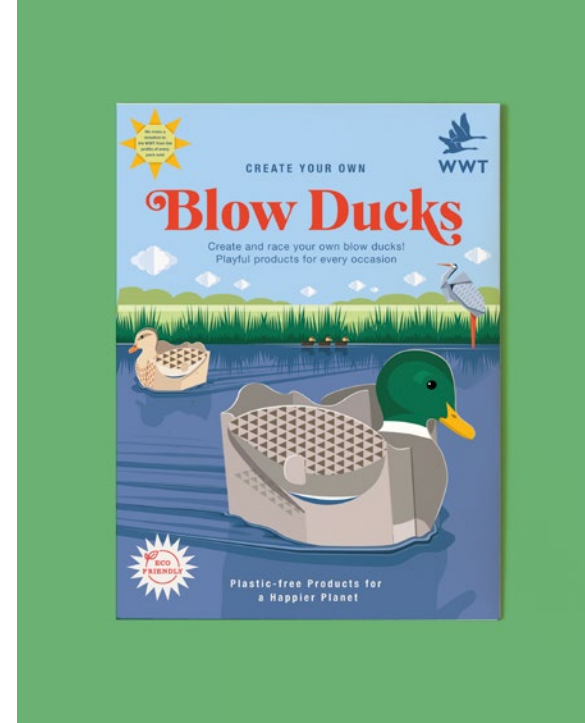

# Wetland Wildlife Trust

AGE 5+ AGE 7+

Clockwork Soldier is proud to be working with the Wildfowl and Wetlands Trust to create new children's activity products. We are delighted to support the important work they do to protect our wildfowl and wetlands. Each product is beautifully illustrated and packed with facts. Learn all about the animals, birds, and fish of the wetlands and the delicate ecosystem they live in.