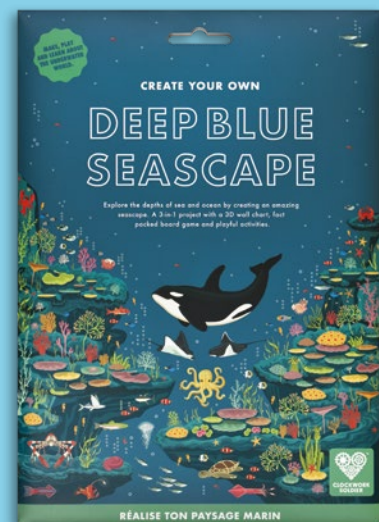

**Create Your Own Giant Ocean Origami**

Make your own super-sized sea creatures in this fun origami set. Six easy-to-make giant marine friends are just a few folds away.

<b>Age range</b>	7+
<b>Pack size</b>	H34.5 W24.5 D0.5cm
<b>Product size when made</b>	N/A
<b>Weight</b>	220g
<b>Materials</b>	FSC certified recycled paper
<b>SKU</b>	OCEAN-20-ORIGAMI

### Create Your Own Ocean Puppets

Make your own Great White Shark and Big Blue Whale hand puppets. Put together and snap away - these chatty ocean friends are ready for endless imaginative play.

<b>Age range</b>	5+
<b>Pack size</b>	H23.5 W15.5 D0.5cm
<b>Product size when made</b>	SHARK: H13.5 W7 D12 WHALE: H12 W8 D9.5
<b>Weight</b>	80g
<b>Materials</b>	FSC certified recycled card
<b>SKU</b>	OCEAN-20-PUPPETS

### Create Your Own Snappy Shark

Build your own amazing shark head to hang on your wall. Complete with 3D tail fin, this cool ocean predator will add some bite to your bedroom!

<b>Age range</b>	7+
<b>Pack size</b>	H34.5 W24.5 D0.5cm
<b>Product size when made</b>	SHARK HEAD: H29 W32 D37cm SHARK TAIL: H21 W10 D22cm
<b>Weight</b>	235g
<b>Materials</b>	FSC certified recycled card
<b>SKU</b>	OCEAN-19-SHARK

### Create Your Own Deep Blue Seascape

Explore the depths of the ocean by creating an amazing seascape. A 3-in-1 project with a 3D wall chart, fact-packed board game, and playful activities.

<b>Age range</b>	7+
<b>Pack size</b>	H34.5 W24.5 D0.5cm
<b>Product size when made</b>	137cm long x 30cm high
<b>Weight</b>	275g
<b>Materials</b>	FSC certified recycled card
<b>SKU</b>	OCEAN-19-CHART