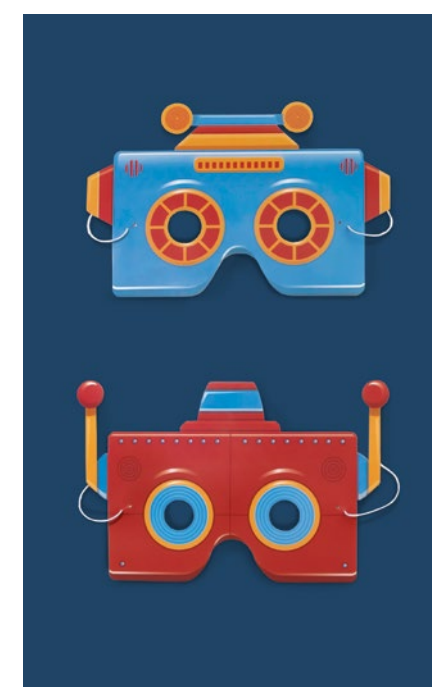

Build A Mega-Bot

Build a giant robot buddy. Use the pieces in the pack to create a 51cm tall, message holding Mega-Bot.

Age range	7+
Pack size	H34.5 W24.5 D0.5cm
Product size when made	H51 W21 D11.5cm
Weight	270g
Materials	FSC certified recycled card and paper
Notes	Gift of the Year Highly Commended 2022. Category: My Gift of All Time
SKU	RS-16-MEGA

Outer Space AGE 4+

The final frontier of fun! More low-tech than hi-tech but all you need to go on a mission of discovery and fire up the imaginations of space explorers of all ages. Play, explore, and learn about the solar system, create flying space jets and huge paper robots.

The Amazing Build-A-Bots

Build your own robot and then take it apart and build a new one, again and again out of the 36 different robot parts.

Age range	5+
Pack size	H23.5 W15.5 D0.5cm
Product size when made	Approx: H18 W18cm
Weight	100g
Materials	FSC certified recycled card
SKU	RS-11-BOTS

Robot Mask Kit

Four double sided Robot Masks. One side is a full colour mask. Flip the mask over to discover a side that you can design and colour yourself.

Age range	4+
Pack size	H19 W21.5 D0.5cm
Product size when made	Approx: H13 W20cm
Weight	40g
Materials	FSC recycled card with attached elastic cords
SKU	RS-12-MASK