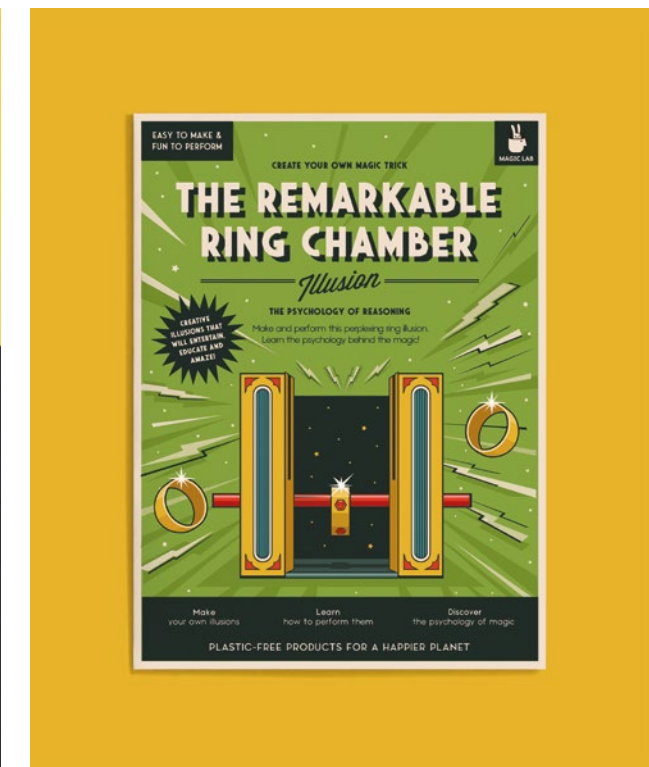

Scan here to watch the trick performed

**The Impossible Escape**

The psychology of perception.

Make and perform this incredible vanishing trick. Learn the psychology behind the magic! Make the magician vanish and reappear in this seemingly impossible escape illusion! Flummox your astonished audience with this famous trick.

Age range	9+
Pack size	H20 W15.5 D0.5cm
Product size when made	H13 W11cm
Weight	60g
Materials	FSC certified recycled card
SKU	MAGIC-22-ESCAPE

Scan here to watch the trick performed

**Point of Sale**

Use our point-of-sale stand to display the new magic range. Free with any 36 units.

**The Remarkable Ring Chamber**

The psychology of reasoning

Make and perform this perplexing ring illusion. Learn the psychology behind the magic! Astound your friends and family with this amazing illusion! Put the ring into the magical chamber and watch it pass instantly through a solid bar.