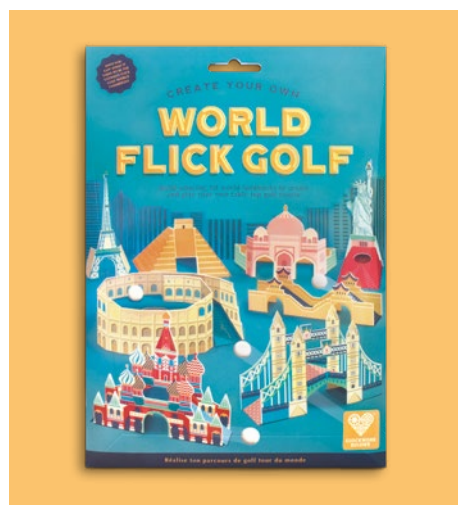

### Create Your Own Pop Up Jungle

A clever pop-up jungle play scene you can colour in. Includes four 3D jungle animals!

<b>Age range</b>	4-7
<b>Pack size</b>	H24 W17 D0.5cm
<b>Product size when made</b>	N/A
<b>Weight</b>	60g
<b>Materials</b>	FSC certified recycled card and paper
<b>SKU</b>	WORLD-19-POPUP

### Grow Your Own Mini Jungle Garden

A clever pop-up miniature garden with real cress seeds to grow. Includes all you need to sow and grow your garden in 4 easy steps.

<b>Age range</b>	5+
<b>Pack size</b>	H10 W15.4 D1.5cm
<b>Product size when made</b>	H14 W24 D10cm
<b>Weight</b>	45g
<b>Materials</b>	FSC certified recycled card, cress seeds, blotting paper, Vacuum formed plastic
<b>SKU</b>	WORLD-19-GARDEN

### Create Your Own Jungle Animal Masks

Make your own jungle animal masks. Four playful masks with 3D noses.

<b>Age range</b>	5+
<b>Pack size</b>	H23.5 W17.5 D0.5cm
<b>Product size when made</b>	Approx H18 W 20 D3cm
<b>Weight</b>	90g
<b>Materials</b>	FSC recycled card with attached elastic cords
<b>SKU</b>	WORLD-19-MASKS

### Create Your Own World Flick Golf

An incredible kit for you to create your own mini table golf course. Each hole is a famous world landmark!

<b>Age range</b>	7+
<b>Pack size</b>	H34.5 W24.5 D1.5cm
<b>Product size when made</b>	N/A
<b>Weight</b>	220g
<b>Materials</b>	FSC certified recycled card and paper
<b>SKU</b>	WORLD-18-GOLF