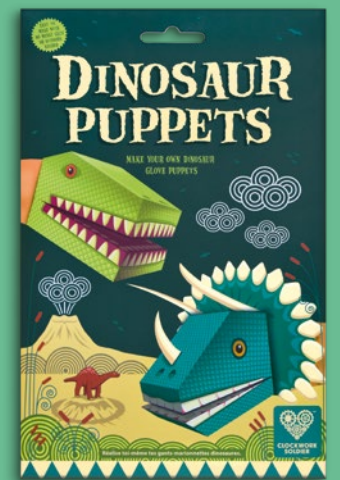

new

Make Your Own Dinosaur Timeline & World Map

Take a giant step into the world of dinosaurs and learn all about these amazing creatures. Explore the world map and see where your favourite dinosaurs were discovered. Attached are extra markers with facts and underwater dinosaurs. Add stand-up dinosaurs to the ledge to create a fascinating timeline. Use the interactive activity sheet to play and learn all about the time when dinosaurs roamed the earth.

Age range	7+
Pack size	H34.5 W24.5 D0.5cm
Product size when made	H63 W115 D5cm
Weight	305g
Materials	FSC certified recycled paper
SKU	DIN-22-MAP

Create Your Own Dinosaur Puppets

Make some old friends by creating these two fantastic Dinosaur Puppets.

Age range	5+
Pack size	H23.5 W15.5 D0.5cm
Product size when made	H14 W10 D16cm H7 W7 D10cm
Weight	85g
Materials	FSC certified recycled card
SKU	DIN-13-PUPPETS