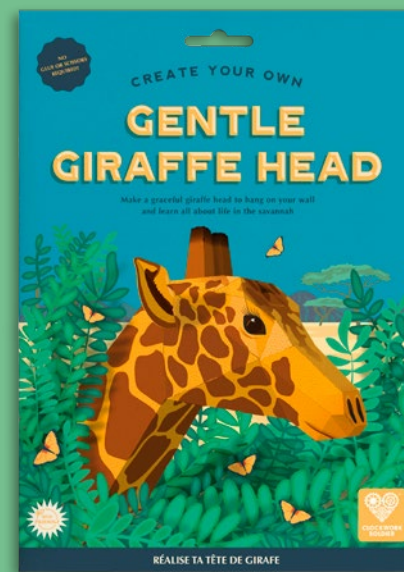

# Wonderful World

AGE 5+ AGE 7+

### Create Your Own Gentle Giraffe Head

Make a graceful giraffe head to hang on your wall and learn all about life in the savannah. Transform your bedroom and learn all about your long-necked friend.

Age range	7+
Pack size	H42 W28.5 D30cm
Product size when made	H42 W23 D9cm
Weight	165g
Materials	FSC certified recycled card
SKU	WORLD-22-GIRAFFE

Celebrate the wonders of our world by learning about its people, places, and animals. Use the giant map to navigate a route, learn about famous landmarks whilst playing a quick game of flick golf or create some wall-mounted friends to decorate your bedroom!

### Create Your Own Majestic Tiger Head

Build a magnificent tiger head to decorate your bedroom wall. Use the activity sheet to learn about how your new friend lives in the wild.

Age range	7+
Pack size	H34.5 W24.5 D0.5cm
Product size when made	H41 W27 D15cm
Weight	210g
Materials	FSC certified recycled card
SKU	WORLD-18-TIGER