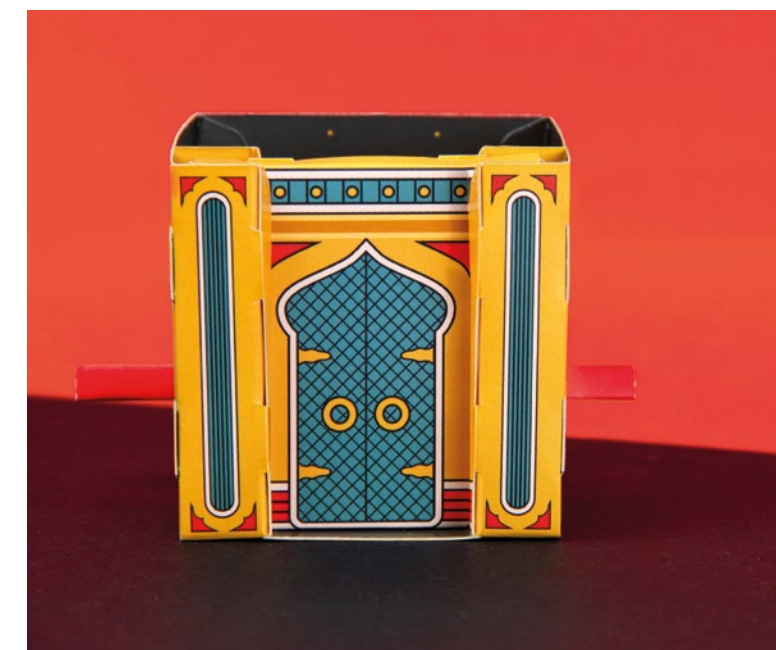

Age range	9+
Pack size	H20 W15.5 D0.5cm
Product size when made	H13 W11cm
Weight	60g
Materials	FSC certified recycled card
SKU	MAGIC-22-ESCAPE

Scan here to watch the trick performed

**Point of Sale**

Use our point-of-sale stand to display the new magic range. Free with any 36 units.