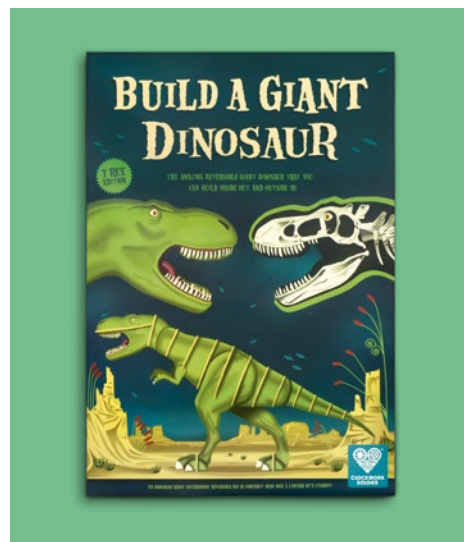

# Awesome Dinosaurs

new

AGE 5+ AGE 7+

Our much-loved dinosaur range will make you roooooarr!

Make creative projects, learn fun facts, and play imaginatively. Beautifully designed decorative products that will brighten up any room - just watch out for the teeth!

### Make Your Own Triceratops Mask

Step back into the land of the dinosaurs and make a friendly triceratops mask with a moving jaw! You'll be stomping your way through pre-history in no time! Fully reversible with two colours to choose from. Learn all about this plant-eating giant and hunt down the dino words in the interactive activity sheet.

<b>Age range</b>	7+	<b>Weight</b>	210g
<b>Pack size</b>	H34.5 W24.5 D0.5cm	<b>Materials</b>	FSC certified recycled card
<b>Product size when made</b>	H34 W38 D30cm	<b>SKU</b>	DIN-22-TRIMASK

**Build A Terrible T-Rex Head**

Create your own giant T-Rex head. Hang it on your wall so it looks like a T-Rex is crashing into the room.

<b>Age range</b>	7+
<b>Pack size</b>	H34.5 W24.5 D0.5cm
<b>Product size when made</b>	H26 W31 D15cm
<b>Weight</b>	230g
<b>Materials</b>	FSC certified recycled card
<b>SKU</b>	DIN-16-HEAD