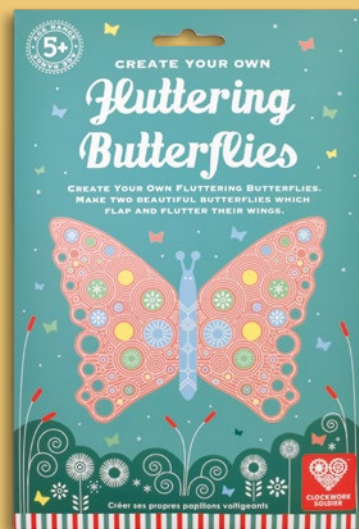

<b>Age range</b>	4-7	<b>Weight</b>	75g
<b>Pack size</b>	H24 W17 D0.5cm	<b>Materials</b>	FSC certified recycled card and paper
<b>Product size when made</b>	N/A	<b>SKU</b>	PET-16-POPUP

### Create Your Own Fluttering Butterflies

Fly around the garden with Flora and Flo. Have fun creating two colourful butterflies, then bring them to life by making their wings flap.

<b>Age range</b>	5+
<b>Pack size</b>	H23.5 W15.5 D0.5cm
<b>Product size when made</b>	29x21x2cm
<b>Weight</b>	60g
<b>Materials</b>	FSC certified recycled card and paper
<b>SKU</b>	PET-15-BUTTERFLIES

# Birds and Butterflies

AGE 5+ AGE 7+

Birds and butterflies are beautiful to watch flutter and fly. This collection showcases the wonderful and colourful diversity of these amazing creatures.