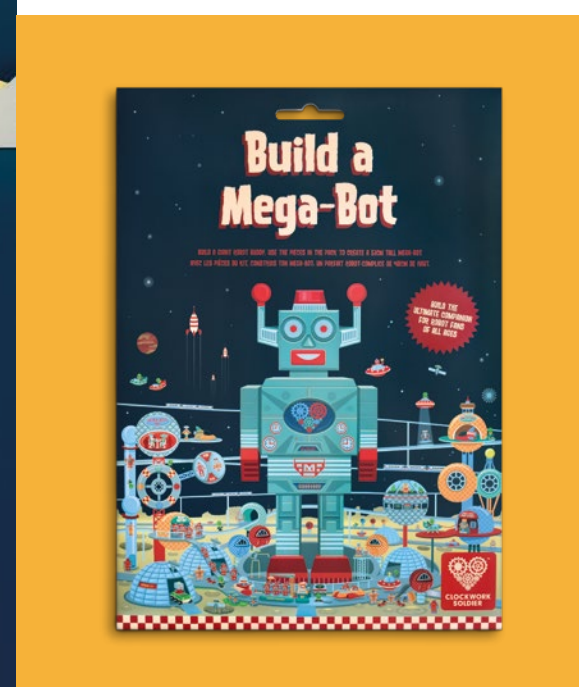

#### Build A Mega-Bot

Build a giant robot buddy. Use the pieces in the pack to create a 51cm tall, message holding Mega-Bot.

Age range	7+
Pack size	H34.5 W24.5 D0.5cm
Product size when made	H51 W21 D11.5cm
Weight	270g
Materials	FSC certified recycled card and paper
Notes	Gift of the Year Highly Commended 2022. Category: My Gift of All Time
SKU	RS-16-MEGA

# Outer Space AGE 4+

The final frontier of fun! More low-tech than hi-tech but all you need to go on a mission of discovery and fire up the imaginations of space explorers of all ages. Play, explore, and learn about the solar system, create flying space jets and huge paper robots.

#### The Amazing Build-A-Bots

Build your own robot and then take it apart and build a new one, again and again out of the 36 different robot parts.

Age range	5+
Pack size	H23.5 W15.5 D0.5cm
Product size when made	Approx: H18 W18cm
Weight	100g
Materials	FSC certified recycled card
SKU	RS-11-BOTS

#### Robot Mask Kit

Four double sided Robot Masks. One side is a full colour mask. Flip the mask over to discover a side that you can design and colour yourself.

Age range	4+
Pack size	H19 W21.5 D0.5cm
Product size when made	Approx: H13 W20cm
Weight	40g
Materials	FSC recycled card with attached elastic cords
SKU	RS-12-MASK