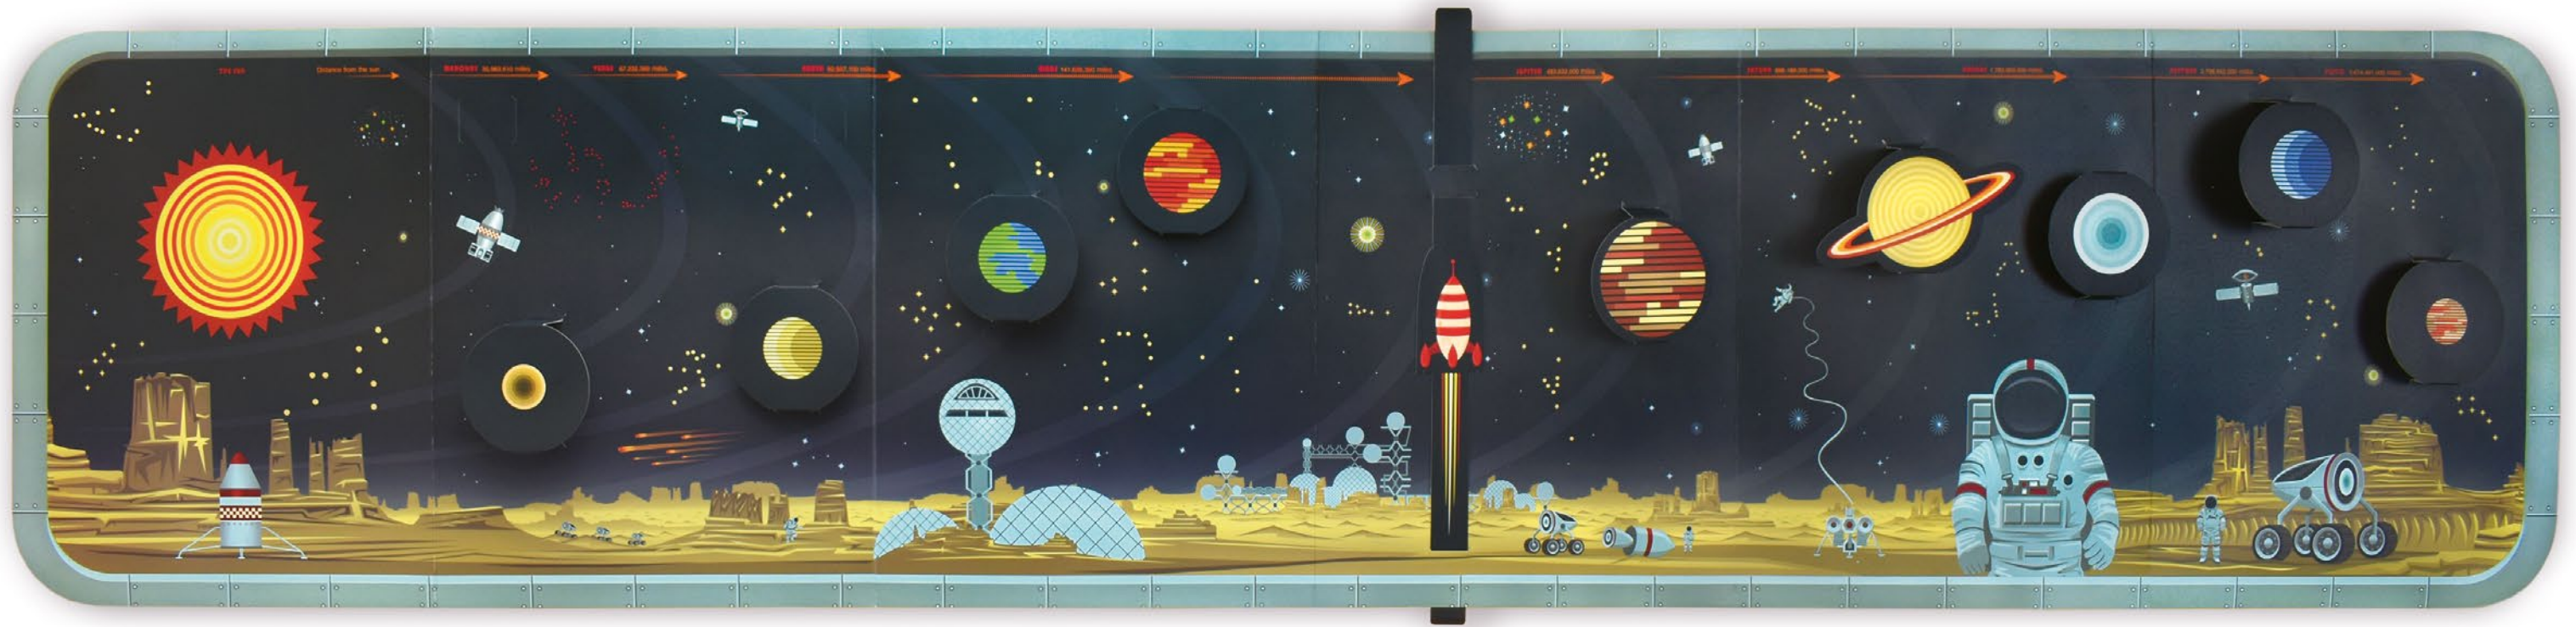

# Outer Space AGE 4+

The final frontier of fun! More low-tech than hi-tech but all you need to go on a mission of discovery and fire up the imaginations of space explorers of all ages. Play, explore, and learn about the solar system, create flying space jets and huge paper robots.

#### The Amazing Build-A-Bots

Build your own robot and then take it apart and build a new one, again and again out of the 36 different robot parts.

Age range	5+
Pack size	H23.5 W15.5 D0.5cm
Product size when made	Approx: H18 W18cm
Weight	100g
Materials	FSC certified recycled card
SKU	RS-11-BOTS

#### Robot Mask Kit

Four double sided Robot Masks. One side is a full colour mask. Flip the mask over to discover a side that you can design and colour yourself.

Age range	4+
Pack size	H19 W21.5 D0.5cm
Product size when made	Approx: H13 W20cm
Weight	40g
Materials	FSC recycled card with attached elastic cords
SKU	RS-12-MASK

#### Create your Own Solar System

The 3-in-1 solar system activity set. Packed with facts and activities. A board game with dice and counters and a create your own giant 3D solar system wall art scene.