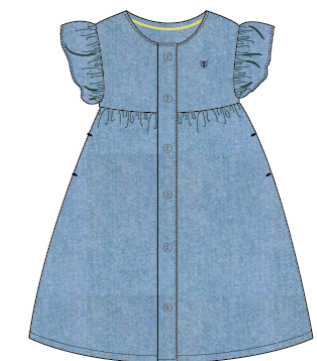

Polly
95% Cotton / 5% Spandex jersey
200g
Colours: Turquoise / Bright Pink Dot / Purple
Sizes: 1/2, 2/3, 3/4, 4/5, 5/6, 6/7, 7/8

Causeway Short Sleeve
95% Cotton / 5% Spandex jersey
200g
Colours: Balloon Print / Carousel Horse
Sizes: 1/2, 2/3, 3/4, 4/5, 5/6, 6/7, 7/8

Mollie
95% Cotton / 5% Spandex jersey
200g
Colours: Soft Pink / Navy
Sizes: 1/2, 2/3, 3/4, 4/5, 5/6, 6/7, 7/8

Penelope
95% Cotton / 5% Spandex jersey
Colours: Blue pink stripe / Cloud/night stripe
Sizes: 1/2, 2/3, 3/4, 4/5, 5/6, 6/7, 7/8