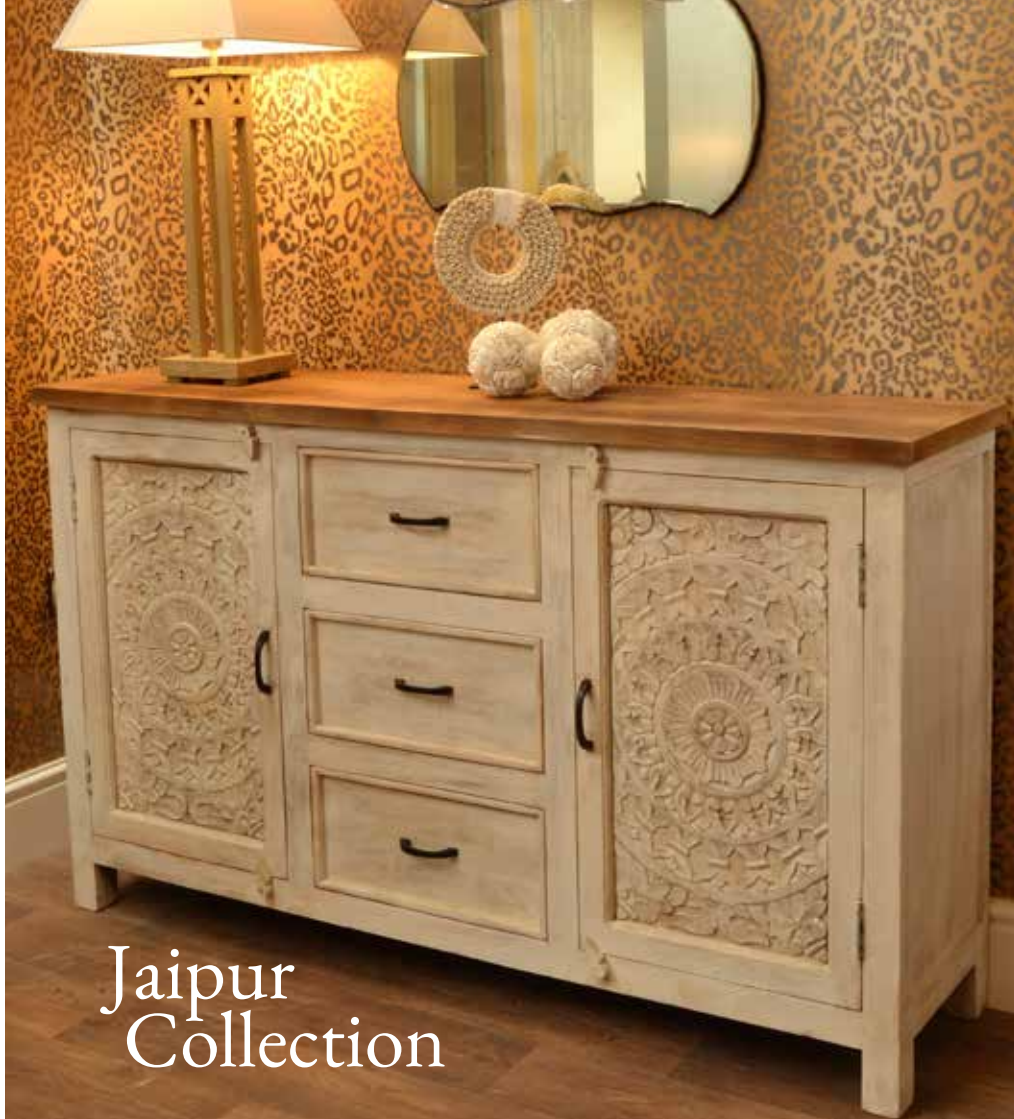

Carved Three Drawer Chest of Drawers
H: 90 W: 110 D: 43cm
JAR03

Carved Black and White Bookcase
H: 190 W: 115 D: 40cm
JAR04

Carved Two Door Three Drawer Sideboard
H: 90 W: 150 D: 40cm
JAR06

Carved TV Unit
H: 64 W: 165 D: 43cm
JAR07