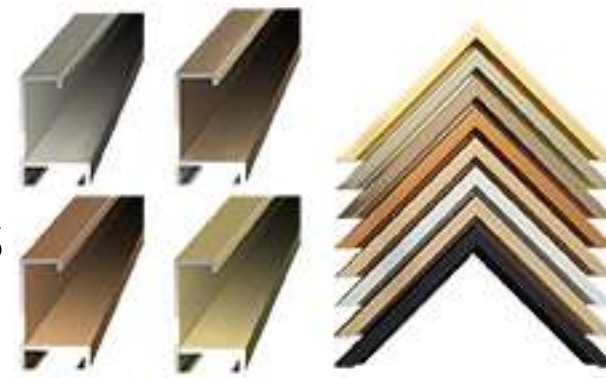

ONLY METAL
&
WOODEN FRAMES

₹ $ £ € ...
AFFORDABLE

Crafted with perfection. Bringing revolution by making Framing affordable for artists.

OUR PORTFOLIO
Stretchers
Wooden Frames
Metal Frames