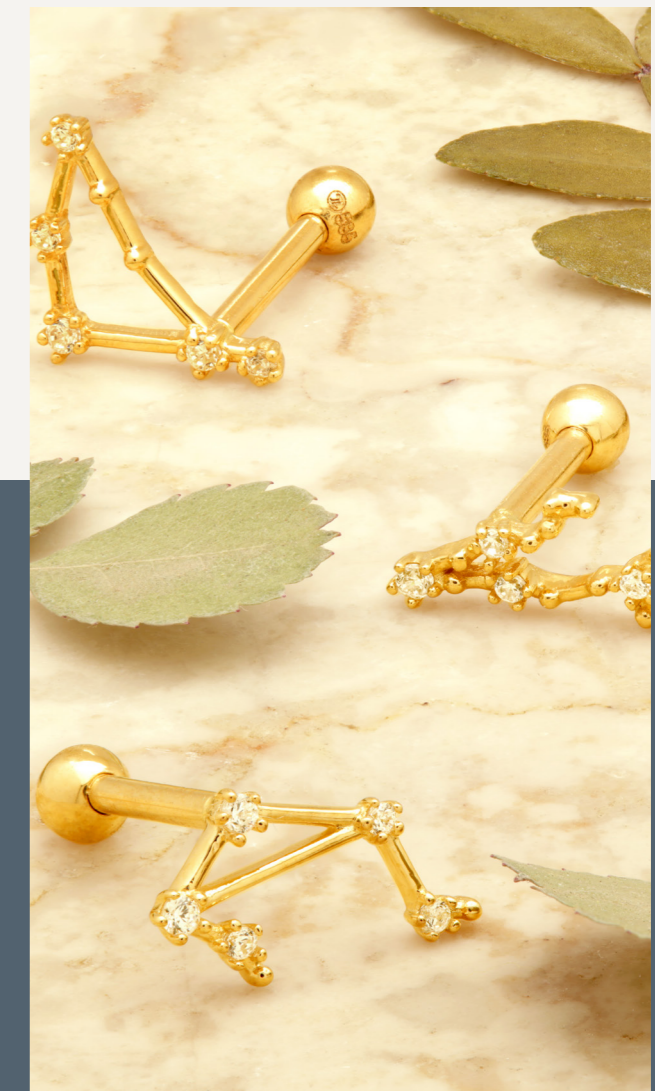

Starry Eyed...

Are you confident? Or creative? Or even a little sassy? Express your celestial traits in the most on-trend way, with the 2022 Tish Lyon Star Sign Collection.

01
Zodiac

TLBZ4
—
TLBZ3
—
TLBZ9

02
Constellation

TLBZC10
—
TLBZC2
—
TLBZC7

TLBZC5 | TLBZ9 | TLMR77 | TLMR76

A match made
in heaven...

Jewellery has the
power to be the one little
thing that makes you feel
unique.

Elizabeth Taylor

TLM76 | TLMR83 | TLMR79

Unique & Elegant

Hand designed. Beautifully curated.
Because we know you deserve the best.
Discover the latest white gold and yellow
gold Hinged Rings in 9ct and 14ct gold.

TLMR81 | TLMR84 | TLMR73

TELEMARKET