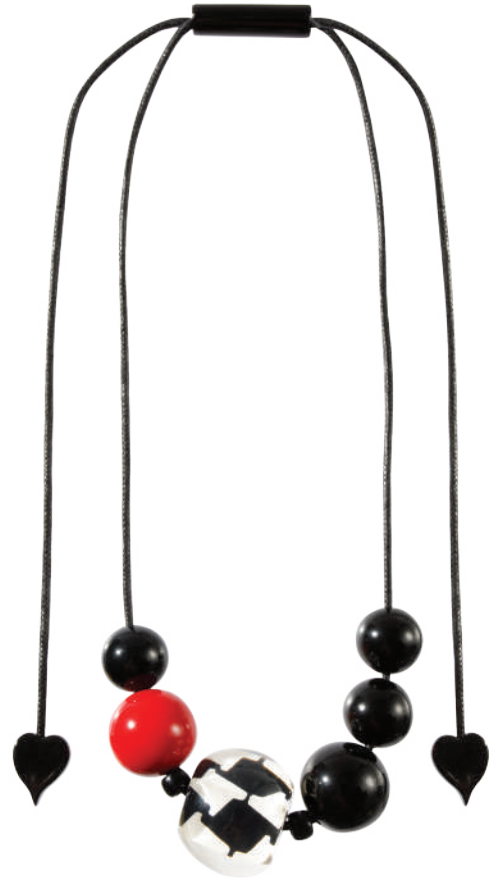

earrings  
8380503REDDQ00  
8382702REDDQ00  
| 3 cm

DESIGNERS HANDMADE JEWELLERY

rope: tone on tone

REDD

GREE

BLUE

BLAK

IMPORTANT: all pieces are handmade; please allow variations in sizes, shapes and colours

necklace  
2390102REDDQ13  
beads size : 2

pendant  
2390201REDDQ00  
beads size : 1

necklace  
2390103REDDQ06  
beads size : 1

DESIGNERS HANDMADE JEWELLERY

rope : black

REDD

BLAK

YELL