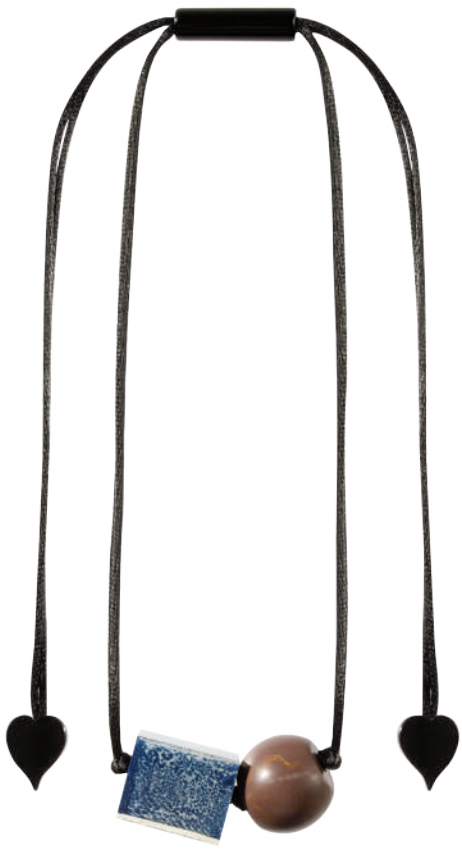

rope: tone to tone

BROW

BLUE

ORAN

IMPORTANT: all pieces are handmade; please allow variations in sizes, shapes and colours

pendant  
4190202**DBDB**Q00  
| 12.3 cm

pendant  
4190201**DBDB**Q00  
| 13.6 cm

necklace  
4190106**DBDB**Q06  
bead size: 2