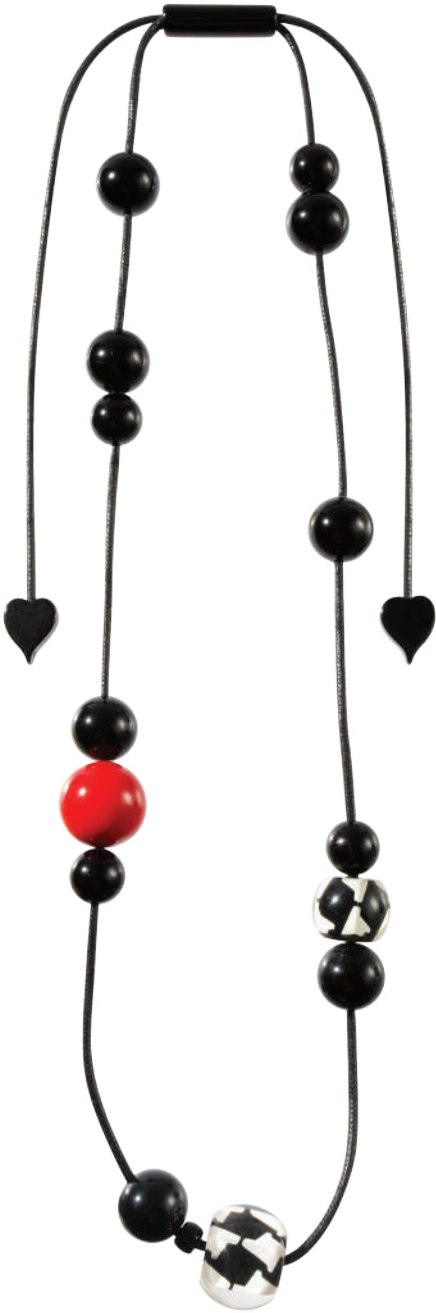

necklace  
2390102REDDQ13  
beads size : 2

pendant  
2390201REDDQ00  
beads size : 1

necklace  
2390103REDDQ06  
beads size : 1

DESIGNERS HANDMADE JEWELLERY

rope : black

REDD

BLAK

YELL

IMPORTANT: all pieces are handmade; please allow variations in sizes, shapes and colours

necklace  
2390104REDDQ14  
beads size : 2-3

necklace  
2390101REDDQ18  
beads size : 3-4

earrings  
2390501REDDQ00  
| 3.3 cm