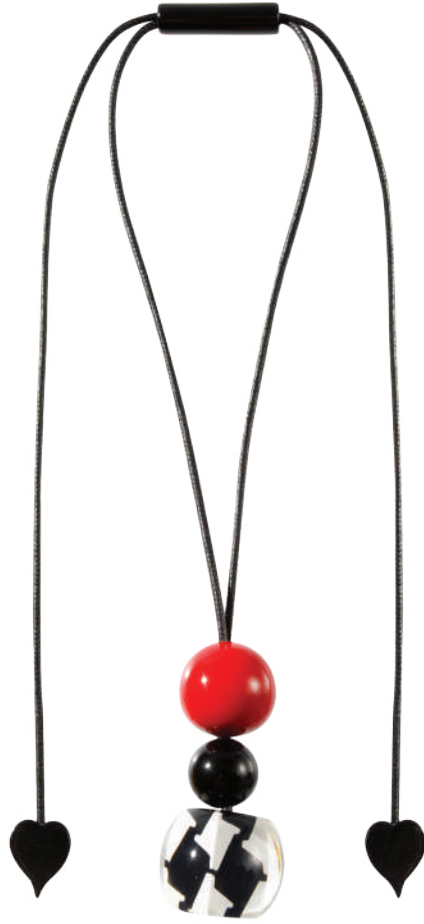

earrings  
8380503REDDQ00  
8382702REDDQ00  
| 3 cm

DESIGNERS HANDMADE JEWELLERY

rope: tone on tone

REDD

GREE

BLUE

BLAK

IMPORTANT: all pieces are handmade; please allow variations in sizes, shapes and colours

necklace  
2390102REDDQ13  
beads size : 2

pendant  
2390201REDDQ00  
beads size : 1

necklace  
2390103REDDQ06  
beads size : 1

DESIGNERS HANDMADE JEWELLERY

rope : black

REDD

BLAK

YELL