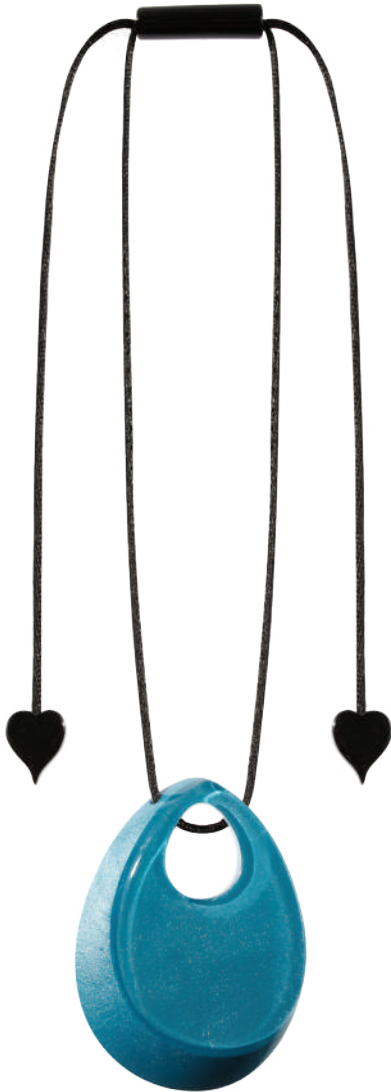

pendant
83502029255Q00
| 8 cm