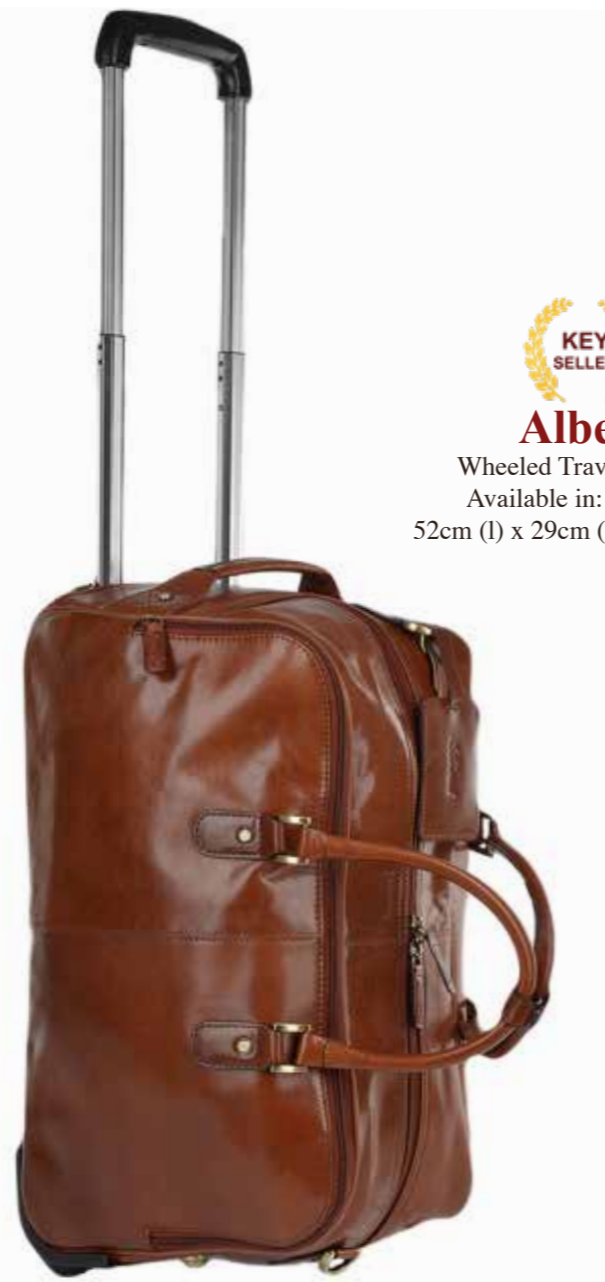

**Harper**

Folded Suit Carrier  
Available in: Brown & Chestnut  
59cm (l) x 66cm (h) x 8cm (w)

**Jerry**

Flight Body Bag  
Available in: Brown  
19cm (l) x 23cm (h) x 5cm (w)

**Albert**

Wheeled Travel Holdall  
Available in: Chestnut  
52cm (l) x 29cm (h) x 27cm (w)

**Lewis**

X-Large Travel Holdall  
Available in: Chestnut  
65cm (l) x 31cm (h) x 34cm (w)

**Harold**

Large Travel Holdall  
Available in: Chestnut  
56cm (l) x 29cm (h) x 31cm (w)

**2080**

Wash Bag  
Available in: Brown, Chestnut,  
Black & Cognac  
24cm (l) x 14cm (h) x 11cm (w)