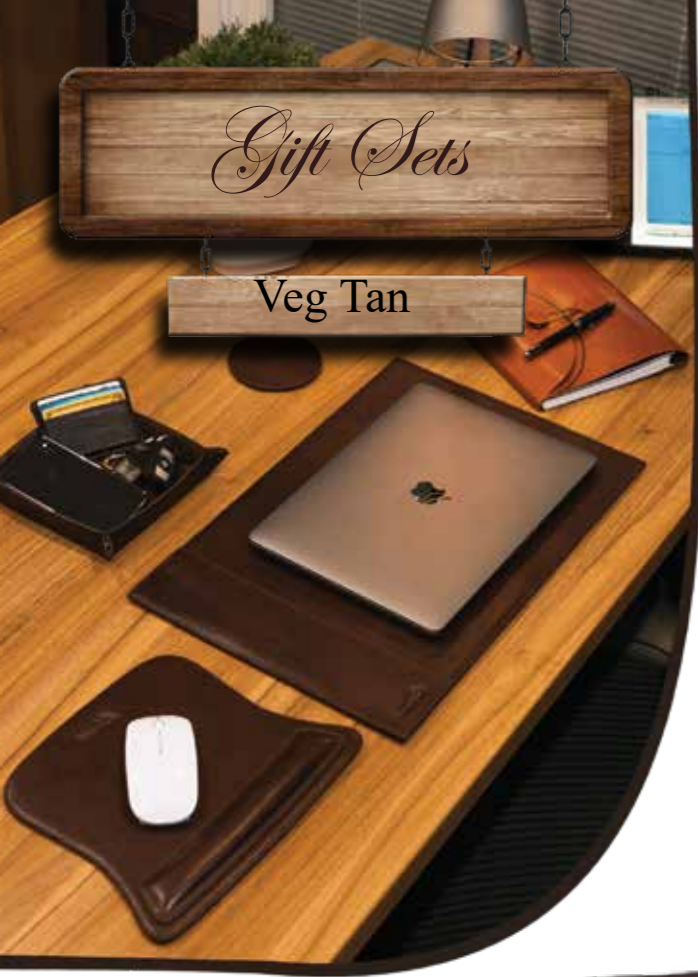

**1290 VT**

RFID 8 Card Holder  
Available in: Black, Brown & Tan

**Gift Boxed**

All Ashwood wallets come with  
Gift / Display Boxes.

**GS-1234**  
Luxury Desk Set  
Desk Pad, Coaster, Mouse Pad & Coin Tray Set  
Available in: Brown, Chestnut & Black