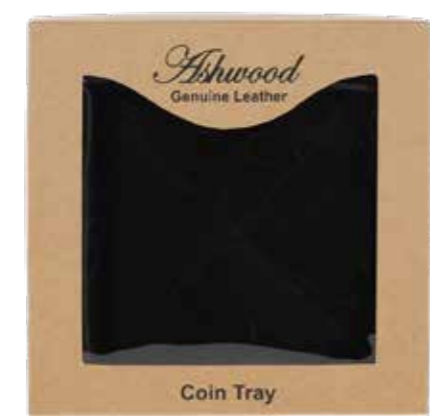

GS-1250

Leather Belt & Wallet Gift Set
Available in: Brown, Chestnut & Black
Size: M/L, L/XL