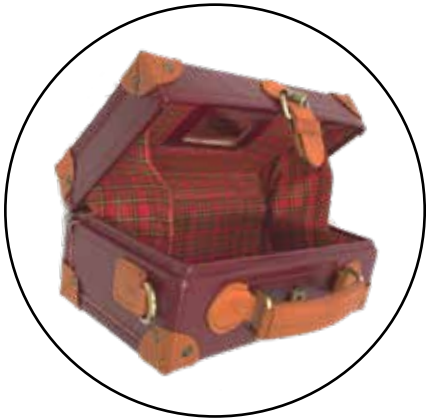

VIN-8

Available in: Red, Brown, Green, Tan & Blue.