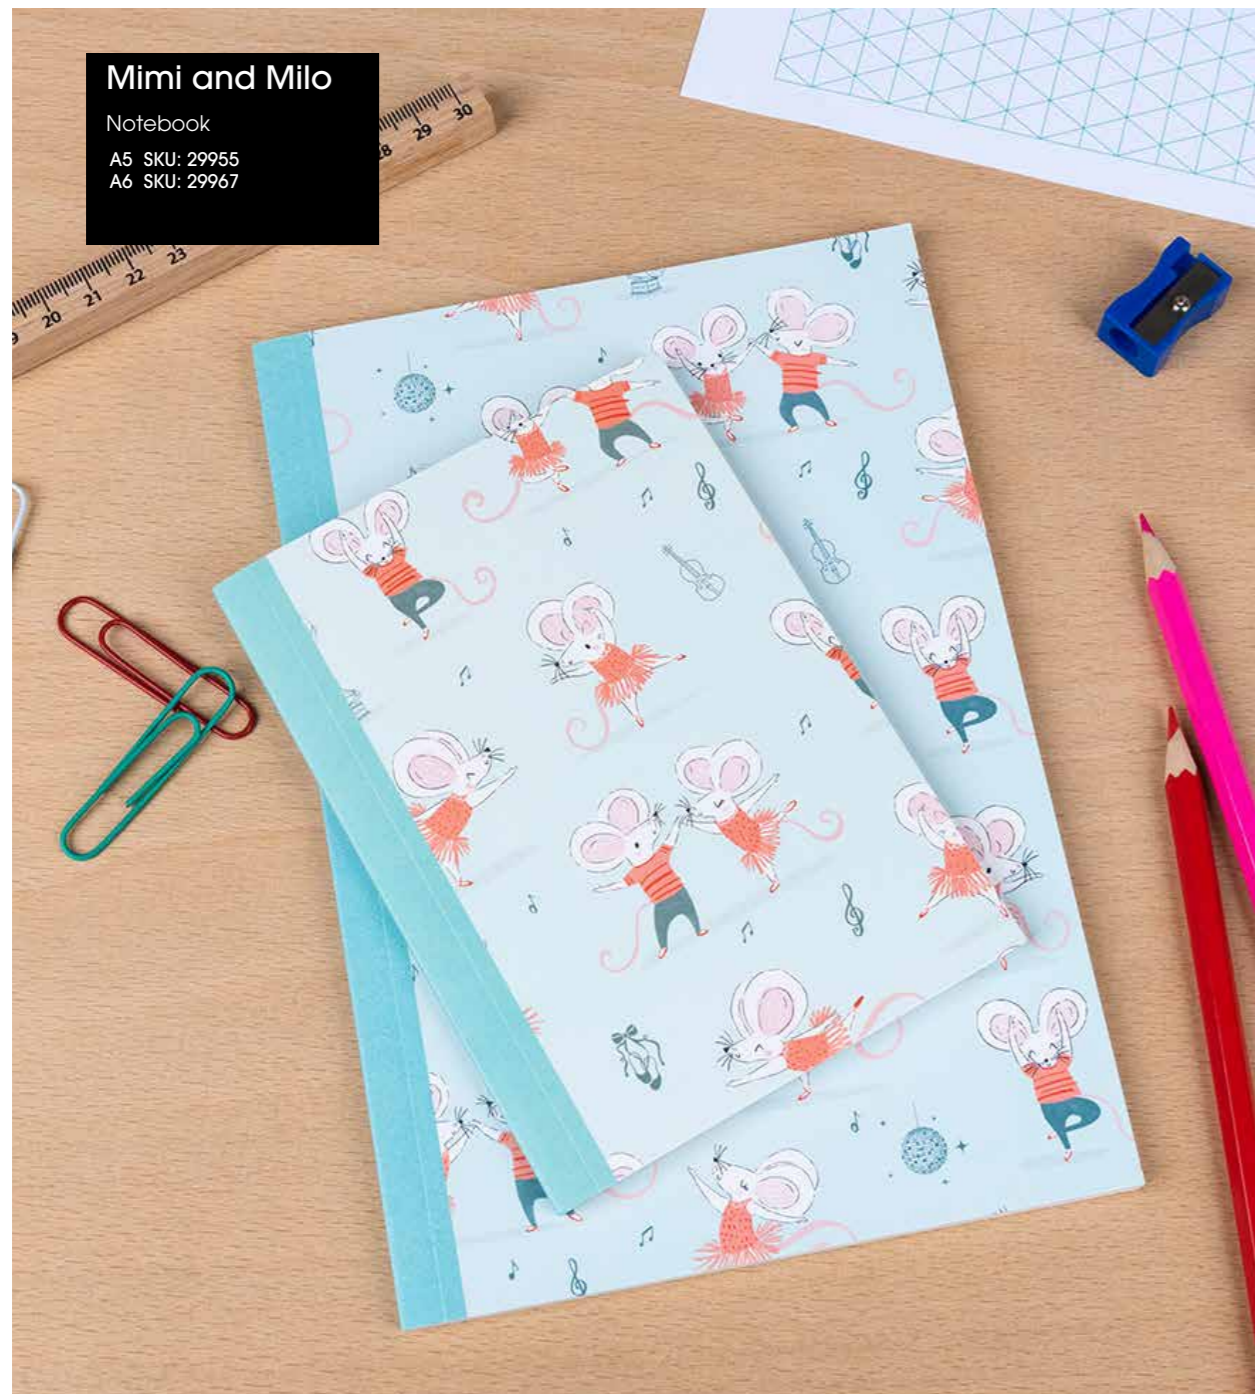

Stainless Steel Bottle 250ml  
SKU: 29669

Stainless Steel Bottle 260ml  
SKU: 29568

Cotton Rug  
SKU: 29987

Children's Umbrella  
SKU: 29244

Mobile  
SKU: 30116

For our full product range, [see all Fairies in the Garden](#)