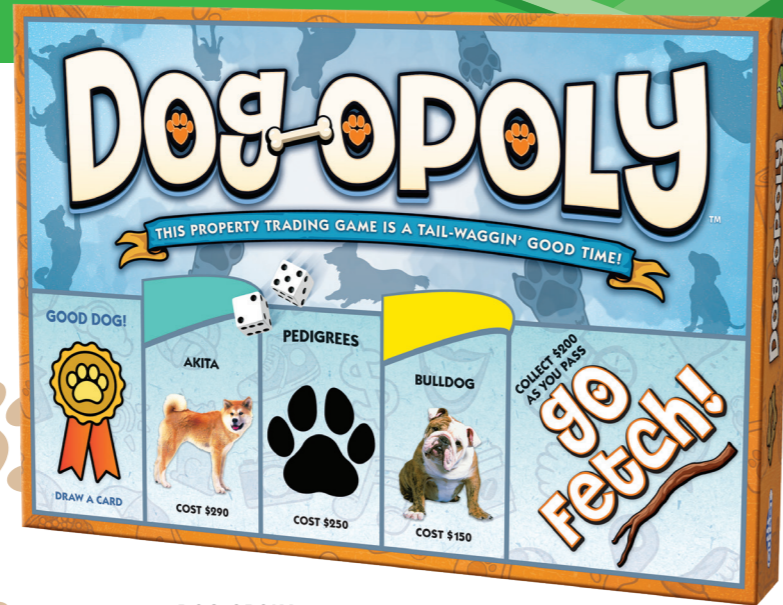

OPOLY GAMES

Opoly Games

Now there's an Opoly for every dog lover! Pick your preferred pooch from those shown below or plump for the all encompassing Dog-opoly! Great games featuring your favourite furry friends.

- Popular dog breeds
- Metal game tokens
- Opolys for everyone

DOG-OPOLY
 CODE: 05005 W 390mm
 AGE: 8+ H 270mm
 PACK: 6 D 52mm
 6 25012 14434 6

BULLDOG-OPOLY
 CODE: 73118 W 390mm
 AGE: 8+ H 270mm
 PACK: 6 D 52mm
 5 015766 073118 >