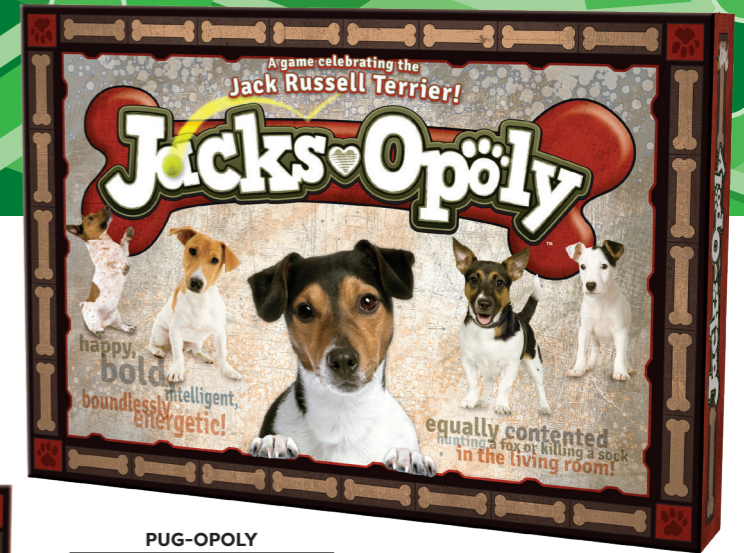

LAB-OPOLY
 CODE: 73101 W 390mm
 AGE: 8+ H 270mm
 PACK: 6 D 52mm
 5 015766 073101 >

SHEPHERD-OPOLY
 CODE: 73149 W 390mm
 AGE: 8+ H 270mm
 PACK: 6 D 52mm
 5 015766 073149 >

PUG-OPOLY
 CODE: 73125 W 390mm
 AGE: 8+ H 270mm
 PACK: 6 D 52mm
 5 015766 073125 >