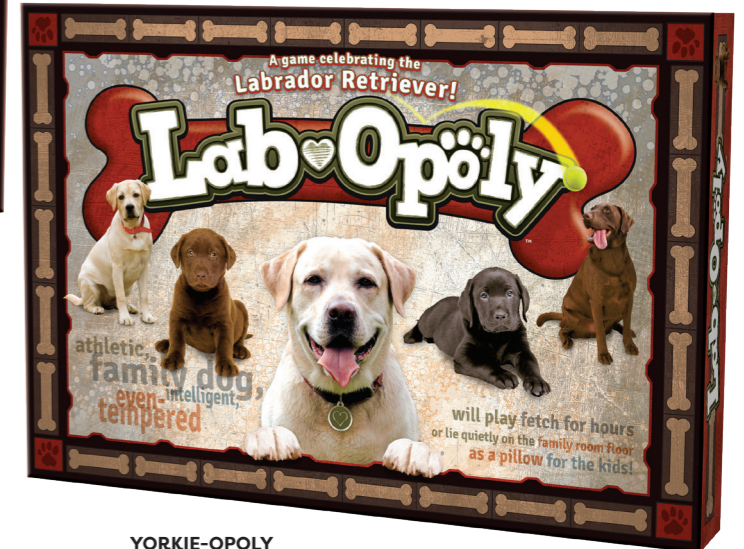

GOLDEN-OPOLY
 CODE: 73163 W 390mm
 AGE: 8+ H 270mm
 PACK: 6 D 52mm
 5 015766 073163 >

DACHSHUND-OPOLY
 CODE: 73132 W 390mm
 AGE: 8+ H 270mm
 PACK: 6 D 52mm
 5 015766 073132 >

JACKS-OPOLY
 CODE: 73156 W 390mm
 AGE: 8+ H 270mm
 PACK: 6 D 52mm
 5 015766 073156 >

LAB-OPOLY
 CODE: 73101 W 390mm
 AGE: 8+ H 270mm
 PACK: 6 D 52mm
 5 015766 073101 >

SHEPHERD-OPOLY
 CODE: 73149 W 390mm
 AGE: 8+ H 270mm
 PACK: 6 D 52mm
 5 015766 073149 >

PUG-OPOLY
 CODE: 73125 W 390mm
 AGE: 8+ H 270mm
 PACK: 6 D 52mm
 5 015766 073125 >