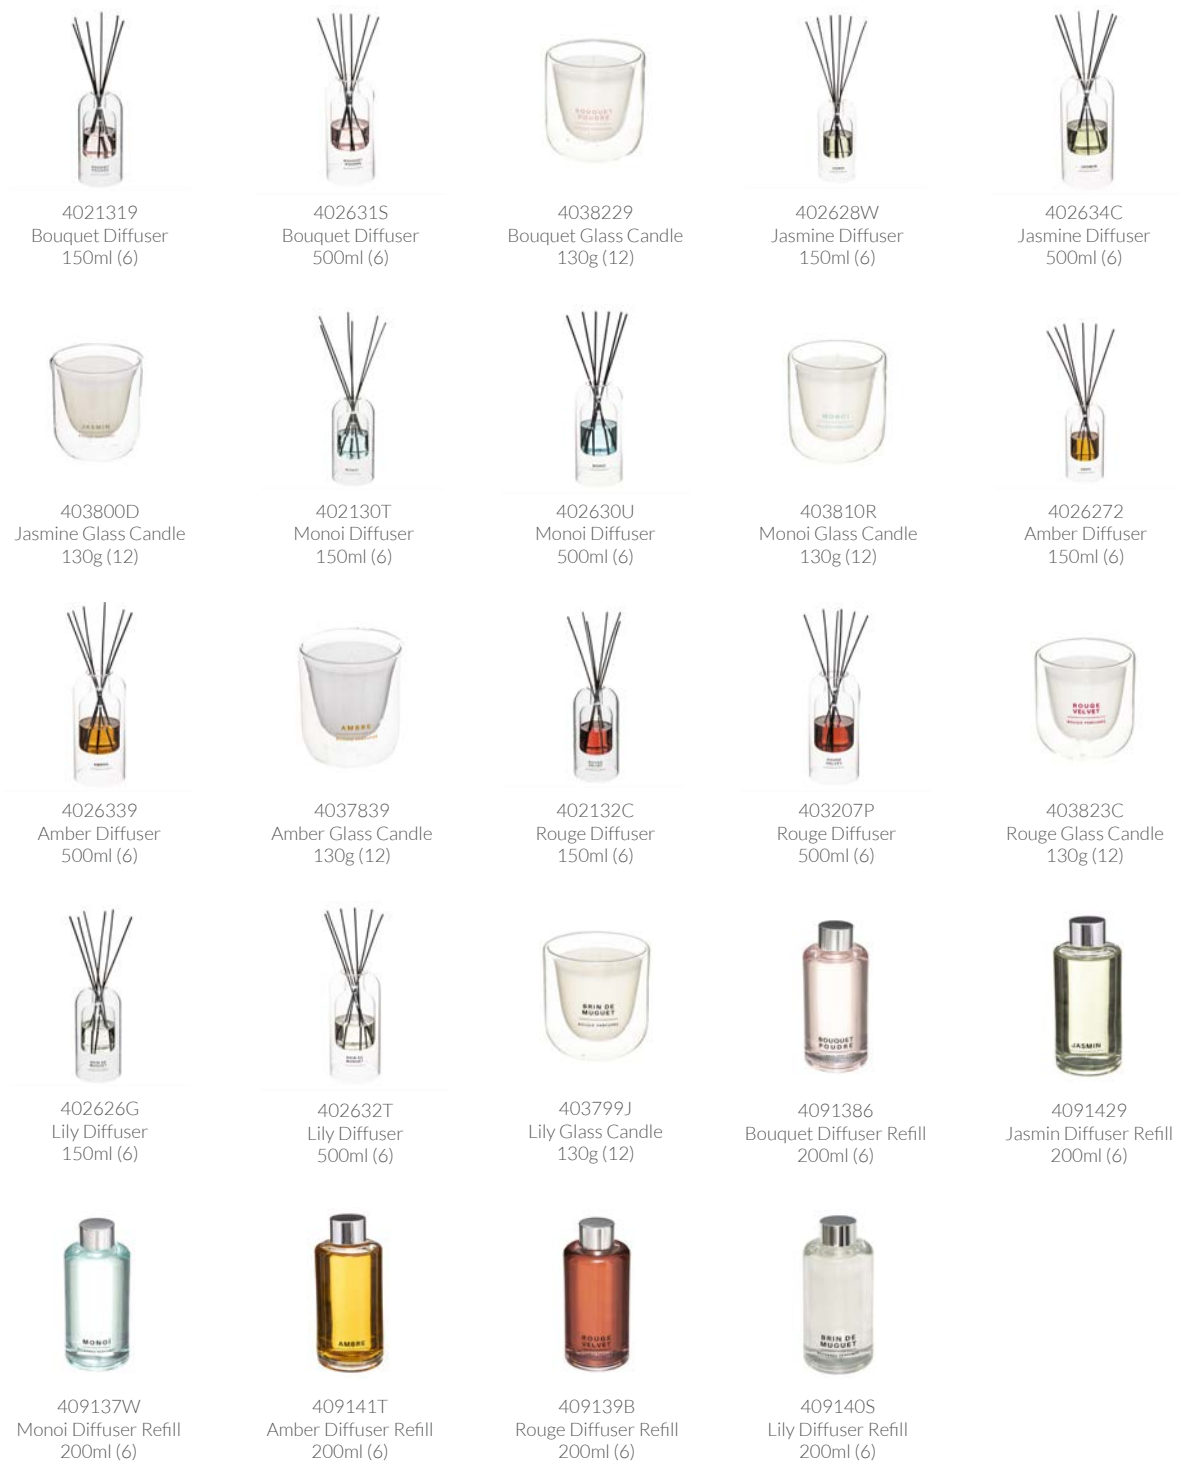

1000285  
Speckled Recycled Glass  
Tealight Brown  
11cm (6)

1000278  
Speckled Recycled Glass  
Tumbler Brown  
10cm (6)

1000274  
Speckled Recycled Glass  
Carafe Brown  
19cm (1)

# GOURMET

404277F  
Mango Serving Board  
38x20x2.5cm (12)

404279U  
Mango Serving Board  
30x12cm (12)

404278Q  
Mango Serving Board  
25x9cm (12)

404282J  
Mango Bowl With Enamel  
D12.5x7cm (4)

404283R  
Mango Bowl With Enamel  
D16.5x7.2cm (4)