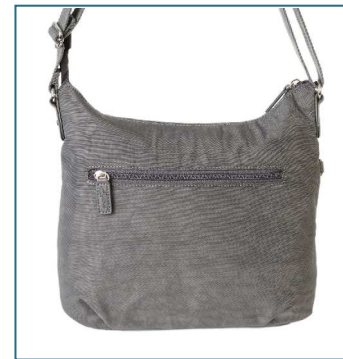

5269

290W x 220H x 110D

£13.95

Black | Navy | Dk Grey

RRP £39.99

Blackberry | Bordeaux | Forest Green

Black/Tan | Navy/Tan | Dk Grey/Tan | Forest Green/Tan

Blackberry/Navy | Bordeaux/Navy