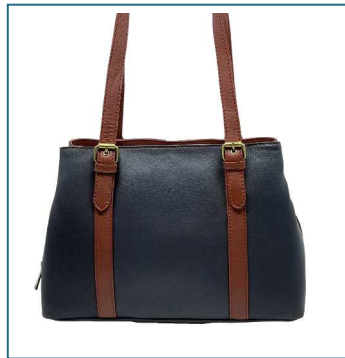

816C

310W x 210H x 115D

£34.95

Black | Navy | Tan

RRP £99.99

Black/Tan | Navy/Tan | Dk Green/Tan