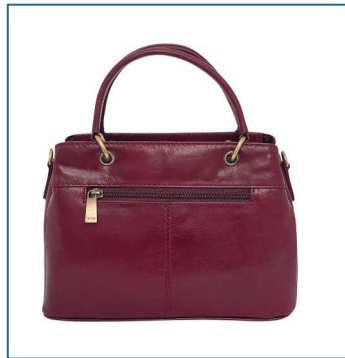

6145

240W x 170H x 100D

£26.95

Black | Cognac | Navy | Burgundy | Dk Green

RRP £74.99