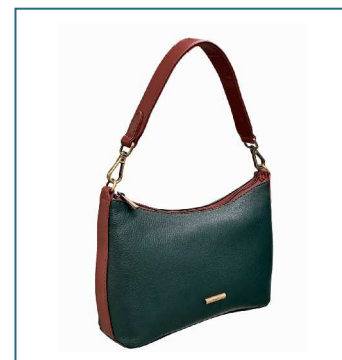

Black/Tan | Navy/Tan | Dk Green/Tan

8134

230W x 150H x 90D

£24.95

Black | Navy | Tan

RRP £69.99

Black/Tan | Navy/Tan | Dk Green/Tan

Autumn/Winter 2024
The Vintage Collection