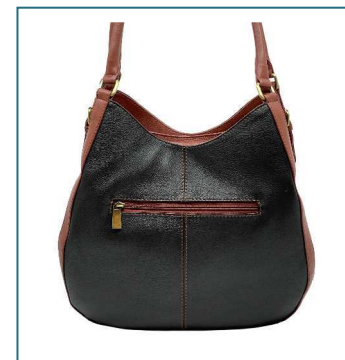

875

320W x 300H x 130D

£34.95

Black | Navy | Tan

RRP £99.99

Black/Tan | Navy/Tan | Dk Green/Tan