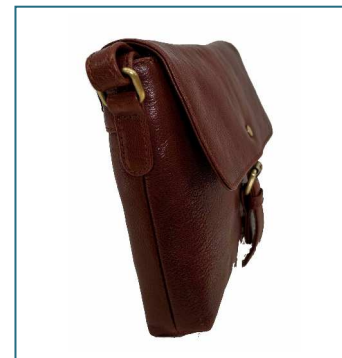

RRP £74.99

6158

230W x 170H x 40D

£19.95

Black | Cognac | Navy | Burgundy | Dk Green

RRP £54.99

Autumn/Winter 2024
The Heritage Collection

6159