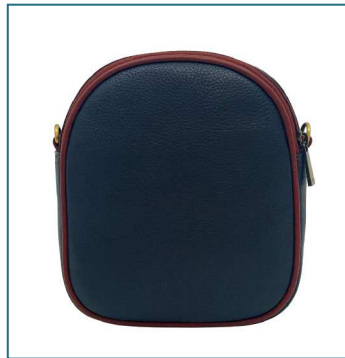

Autumn/Winter 2024
The Vintage Collection

8100

150W x 190H x 50D

£17.95

Black | Navy | Tan

RRP £49.99

Black/Tan | Navy/Tan | Dk Green/Tan

8105