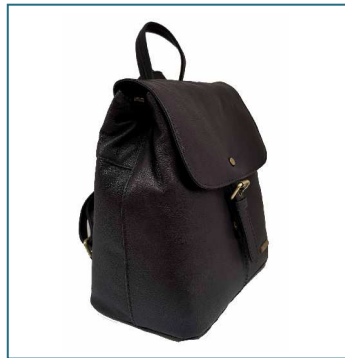

6159

220W x 240H x 130D

£29.95

Black | Cognac | Navy | Burgundy | Dk Green

RRP £84.99