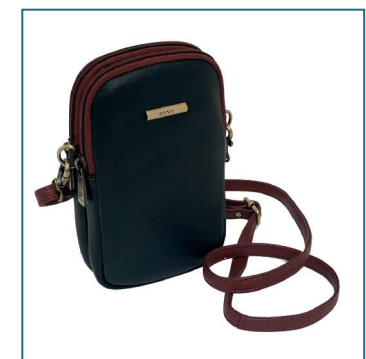

8114

100W x 180H x 40D

£12.95

Black | Navy | Tan

RRP £34.99

Black/Tan | Navy/Tan | Dk Green/Tan