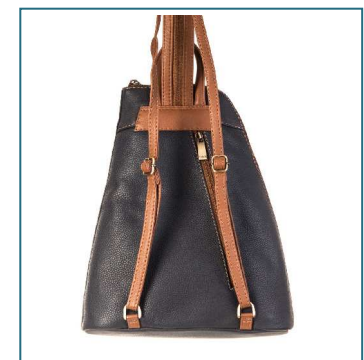

814

250W x 320H x 95D

£29.95

Black | Navy | Tan

RRP £84.99

Black/Tan | Navy/Tan | Dk Green/Tan