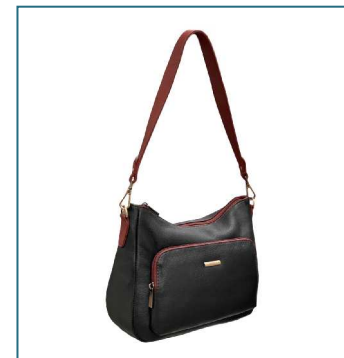

8105

250W x 200H x 90D

£29.95

Black | Navy | Tan

RRP £84.99

Black/Tan | Navy/Tan | Dk Green/Tan