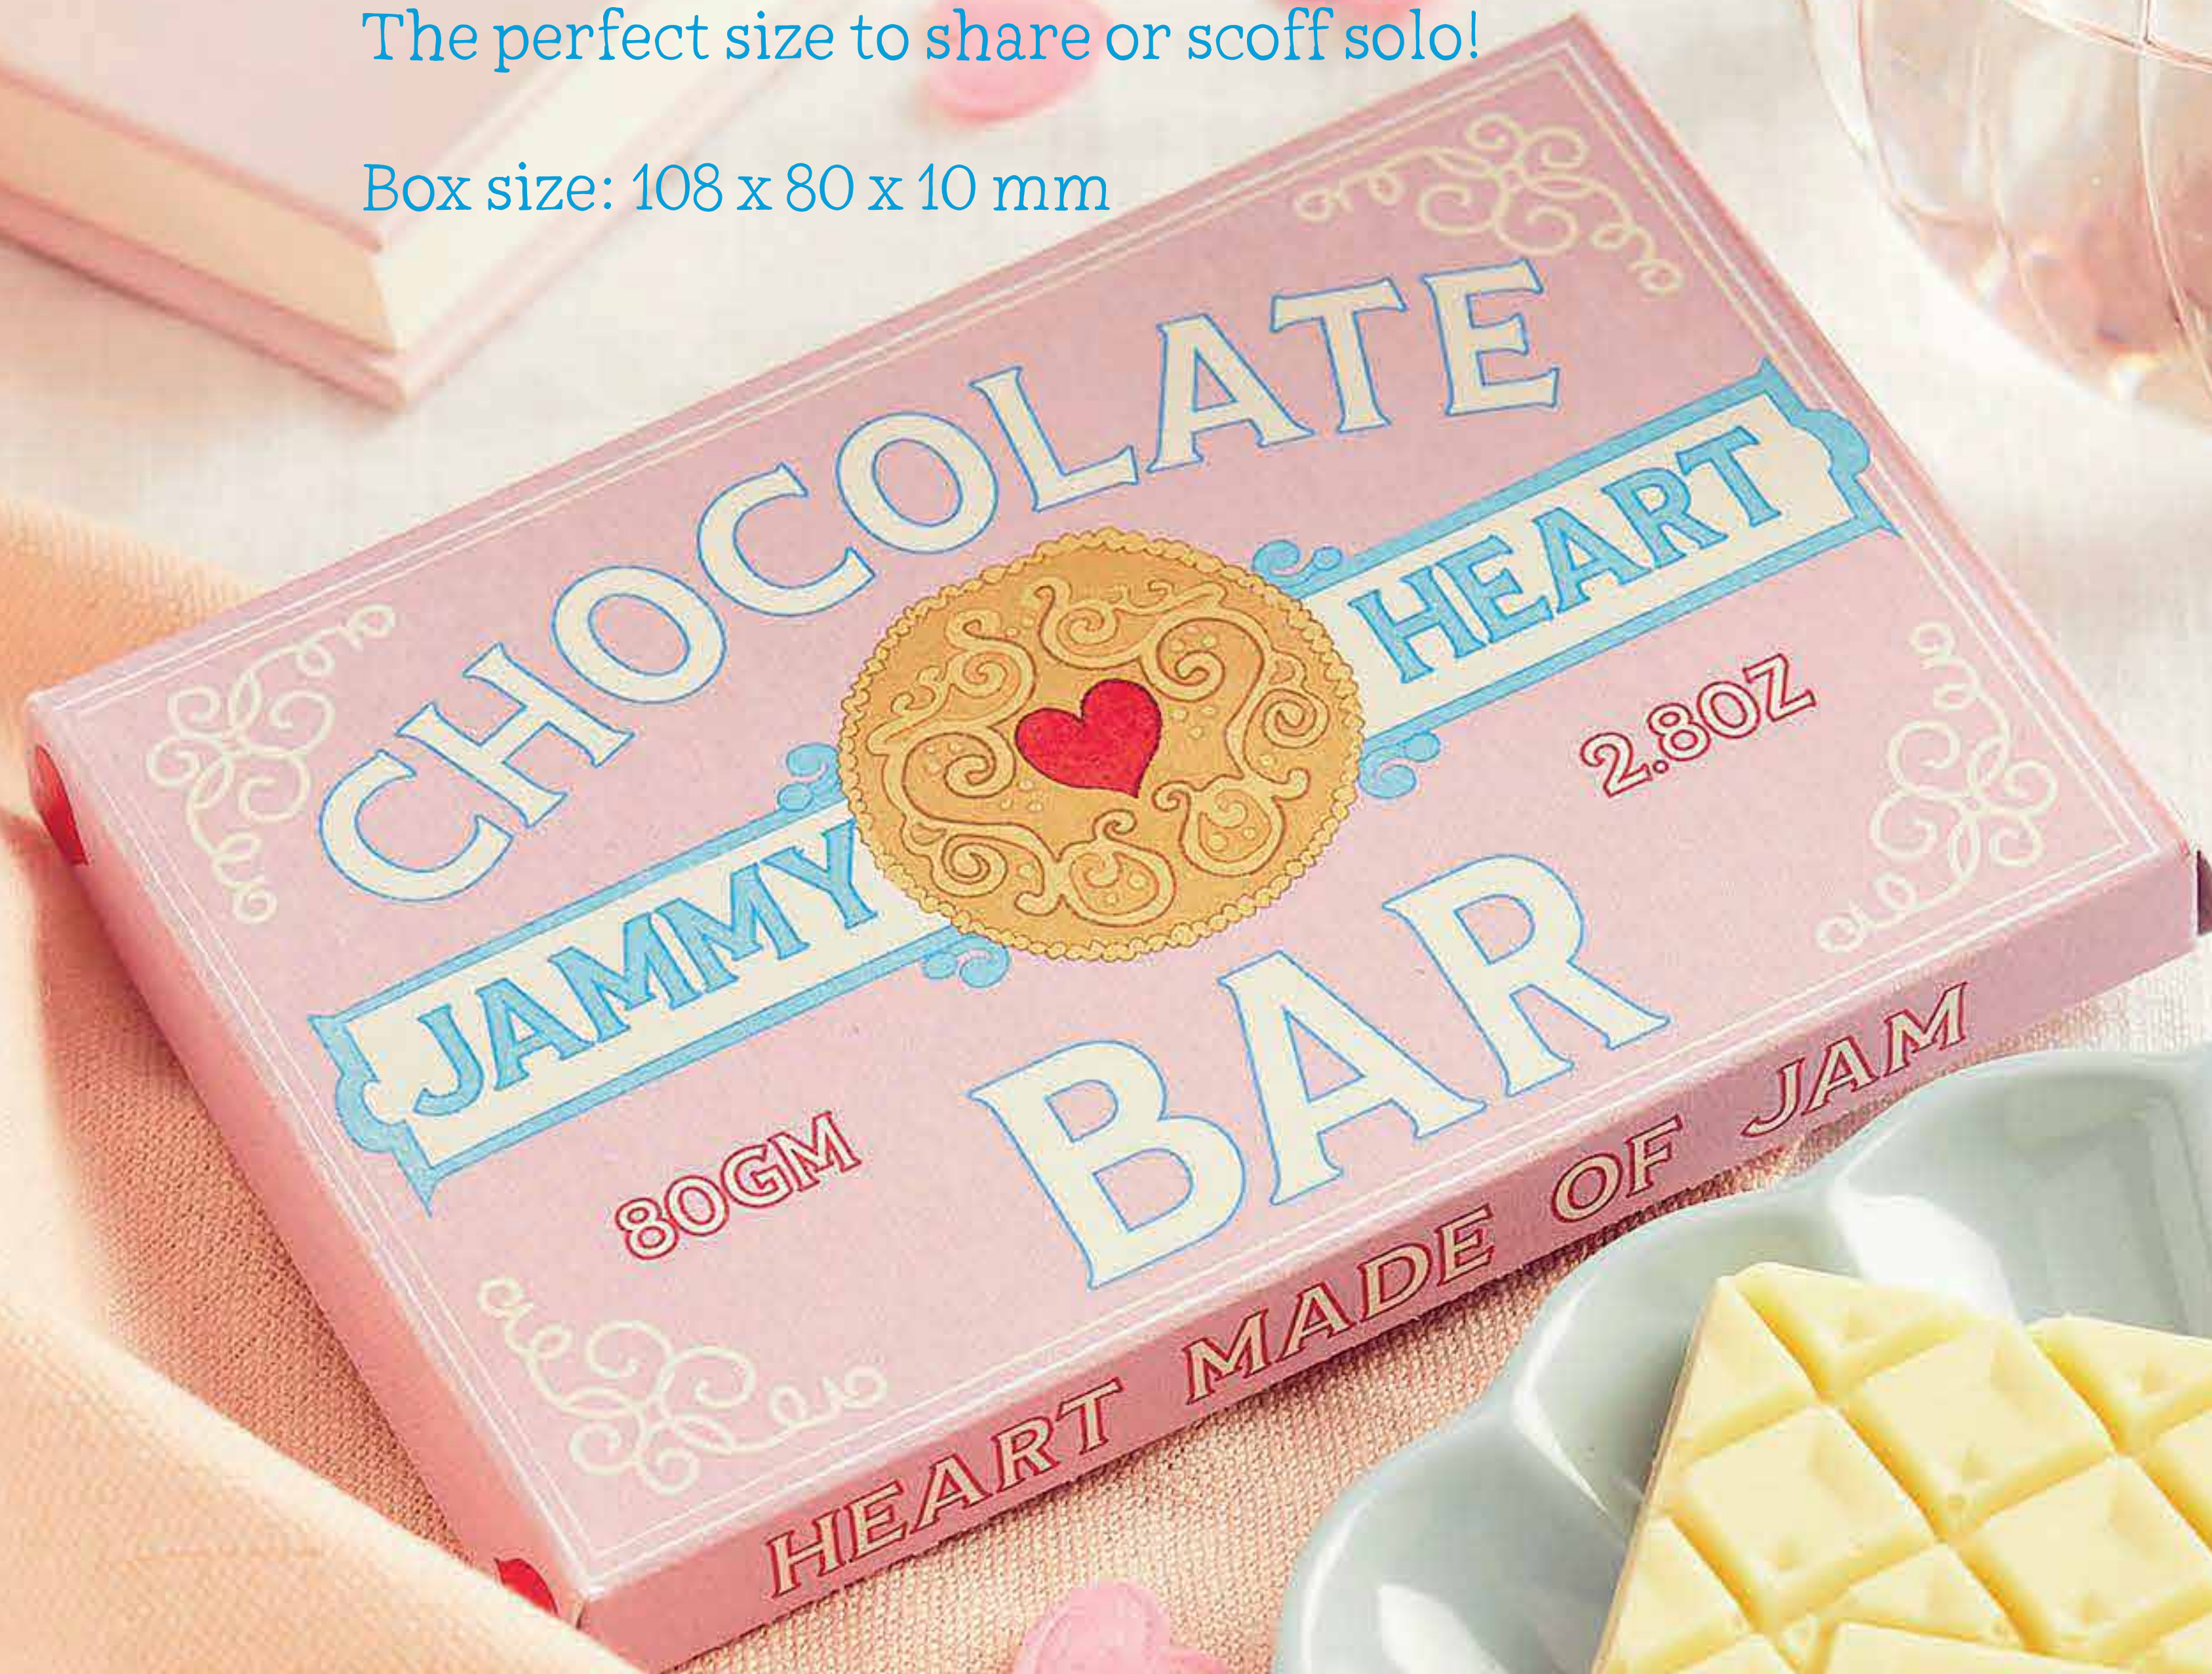

# OH CRUMBS! CHOCOLATE BAR

Nothing beats a good old fashioned British biscuit! And here is our celebration of one of our favourites.

This bar is a divine mix of dark cookie crumb and milk chocolate. A mix of crunchy texture and smooth milk chocolate. Perfect for sharing but we won't tell anyone if you keep this for yourself!

Box size: 108 x 80 x 10 mm

# JAMMY HEART CHOCOLATE BAR

White chocolate bar, with swirls of freeze-dried strawberries and biscuit peals. Our chocolate bar take on the famous British biscuit!

Presented in a gorgeous little box, whats not to love?

The perfect size to share or scoff solo!

Box size: 108 x 80 x 10 mm