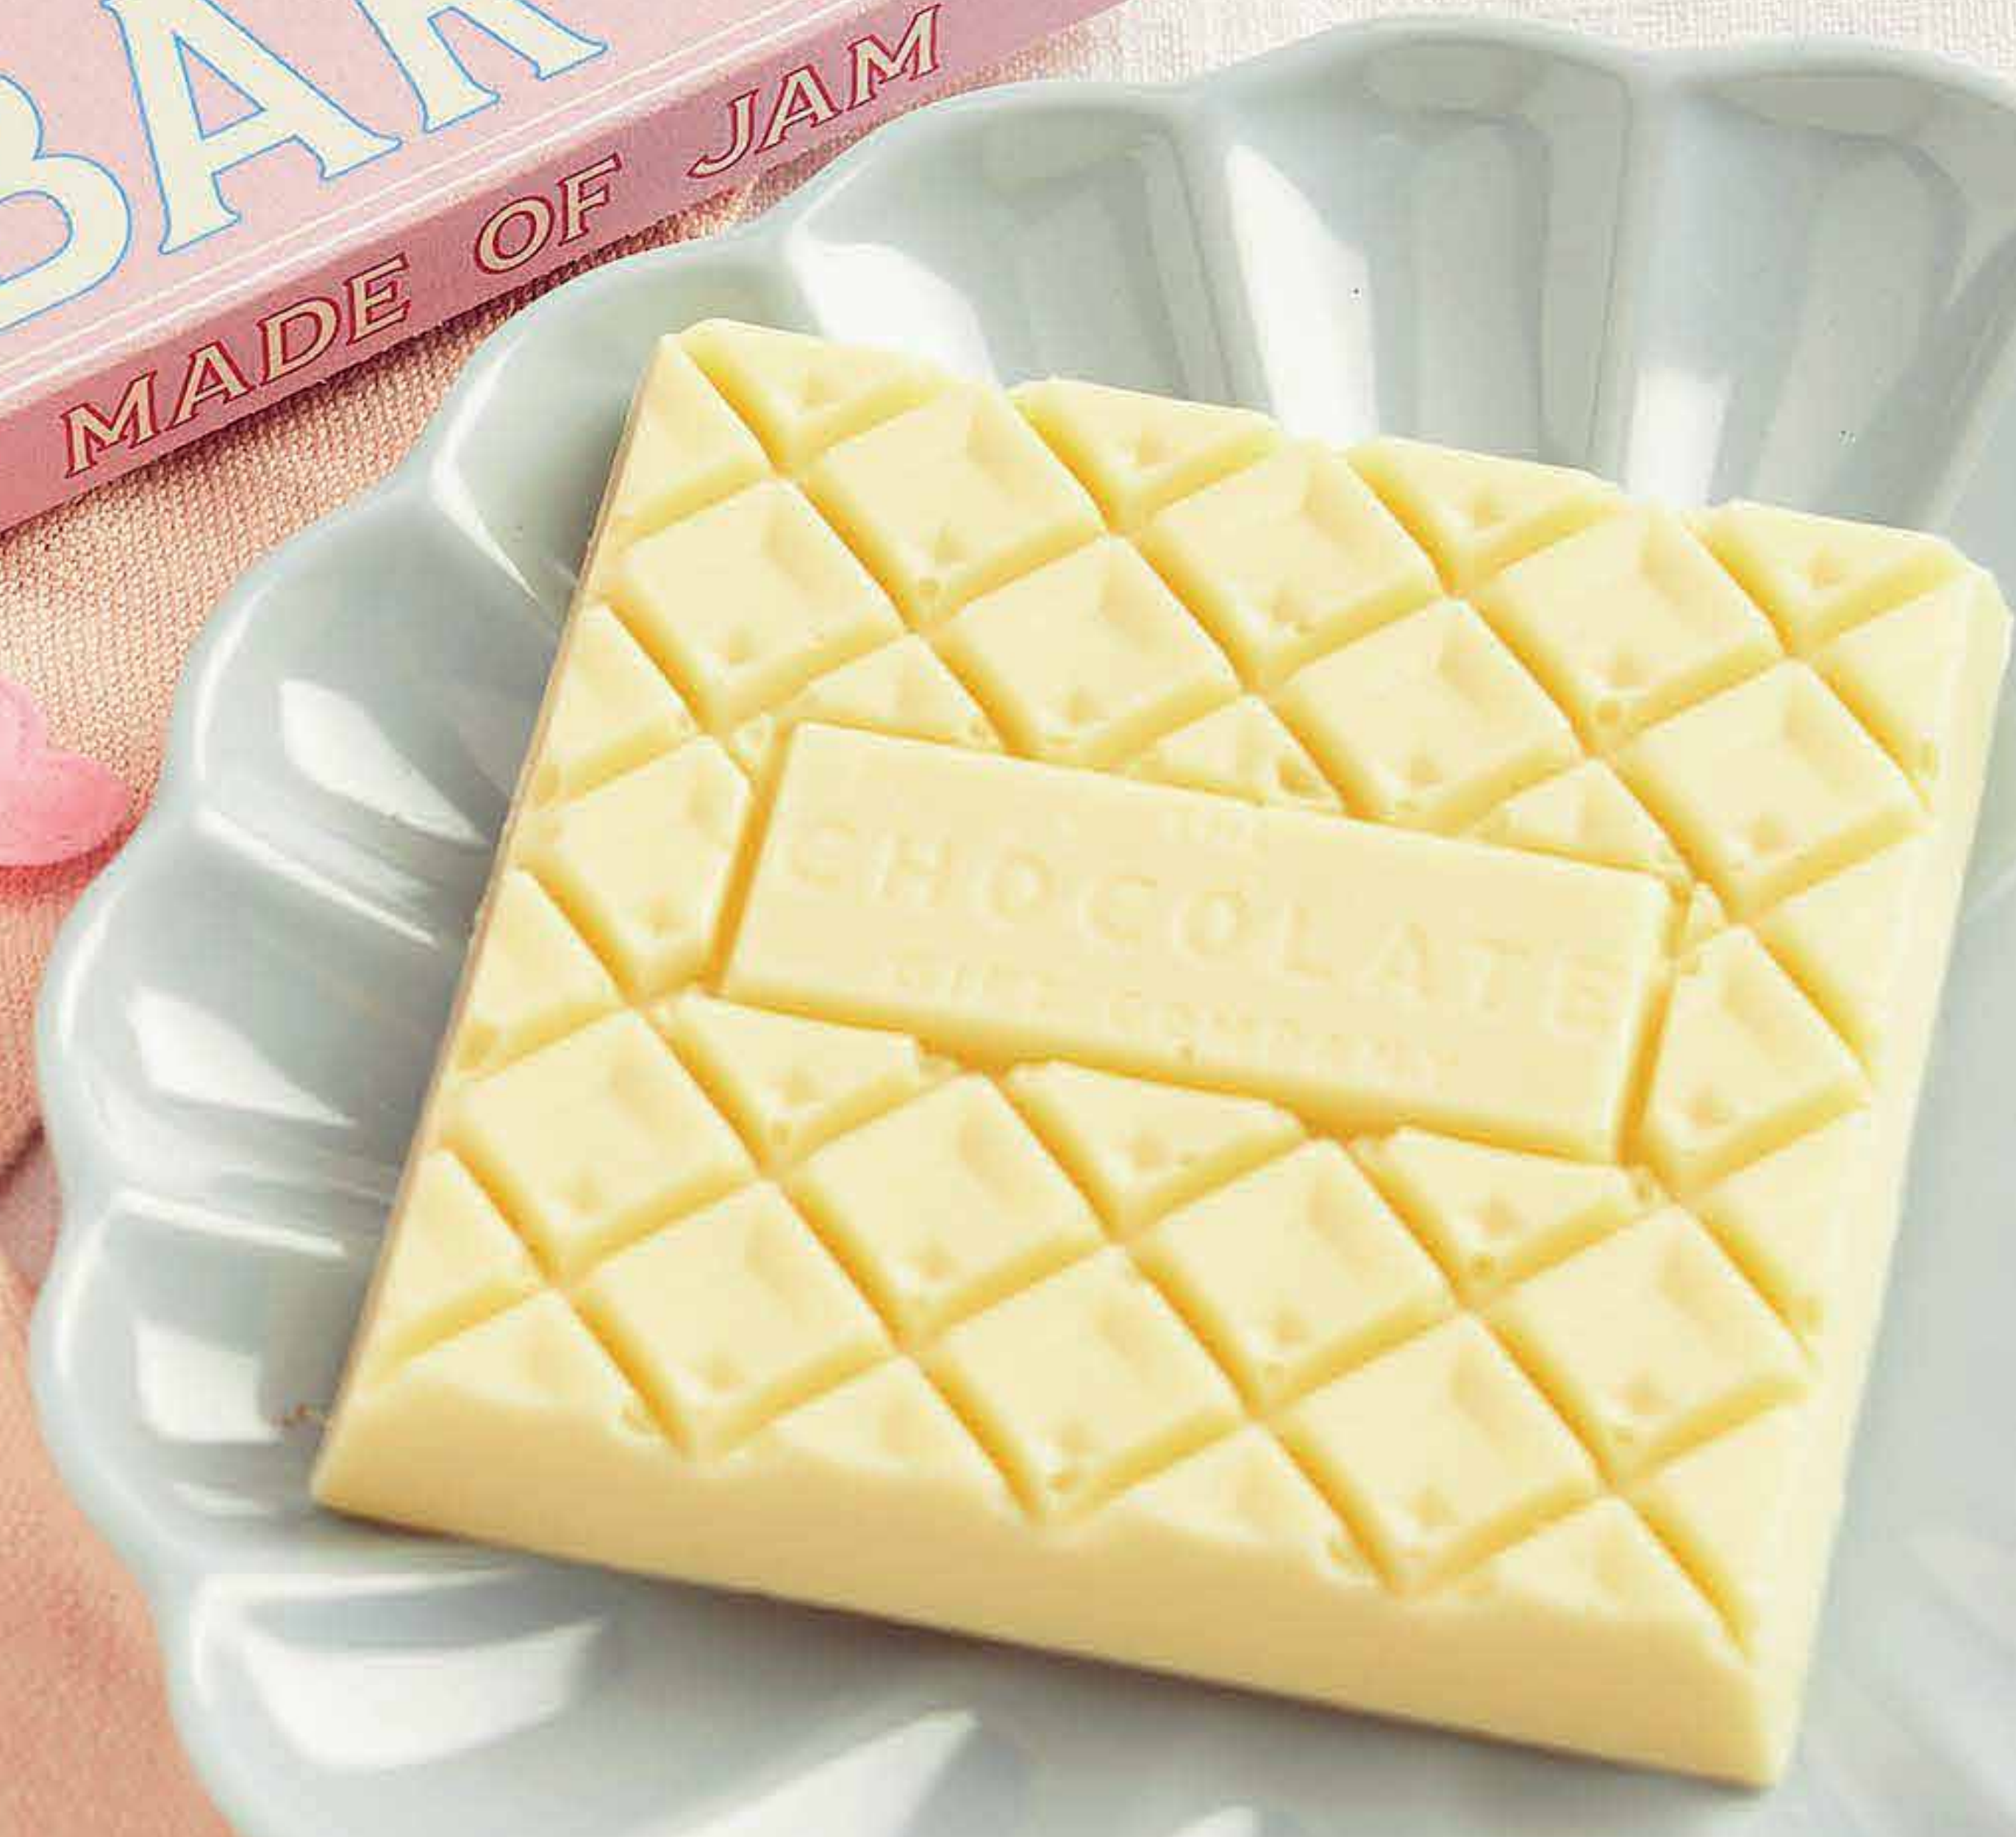

JAMMY HEART CHOCOLATE BAR

White chocolate bar, with swirls of freeze-dried strawberries and biscuit peals. Our chocolate bar take on the famous British biscuit!

Presented in a gorgeous little box, whats not to love?

The perfect size to share or scoff solo!

Box size: 108 x 80 x 10 mm