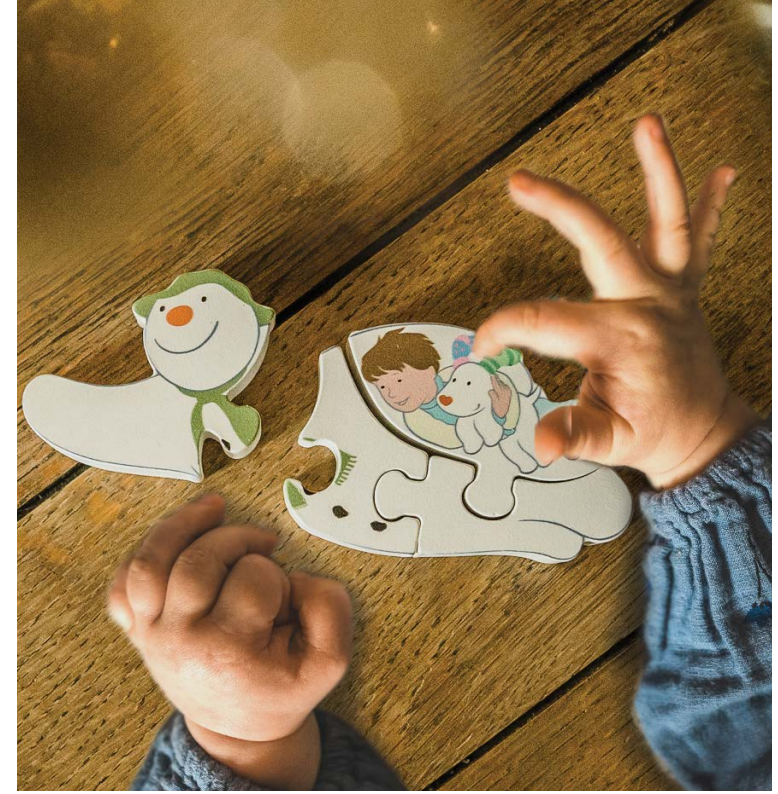

rudolf pencil (FSC®)

product code: OTT175576
pack size: 12 age: 3+ years

penguins pencil (FSC®)

product code: OTT17569
pack size: 12 age: 3+ years

christmas pencil pack (3 designs) (FSC®)

product code: OTT17177
pack size: 6 age: 3+ years

The Snowman™ AND THE SNOWDOG

The Snowman™ and the Snowdog memory game (FSC®)

product code: OTT25365 pack size: 12 age: 3+ years

The Snowman™ and the Snowdog puzzle (FSC®)

product code: OTT06334 pack size: 12 age: 1-3 years