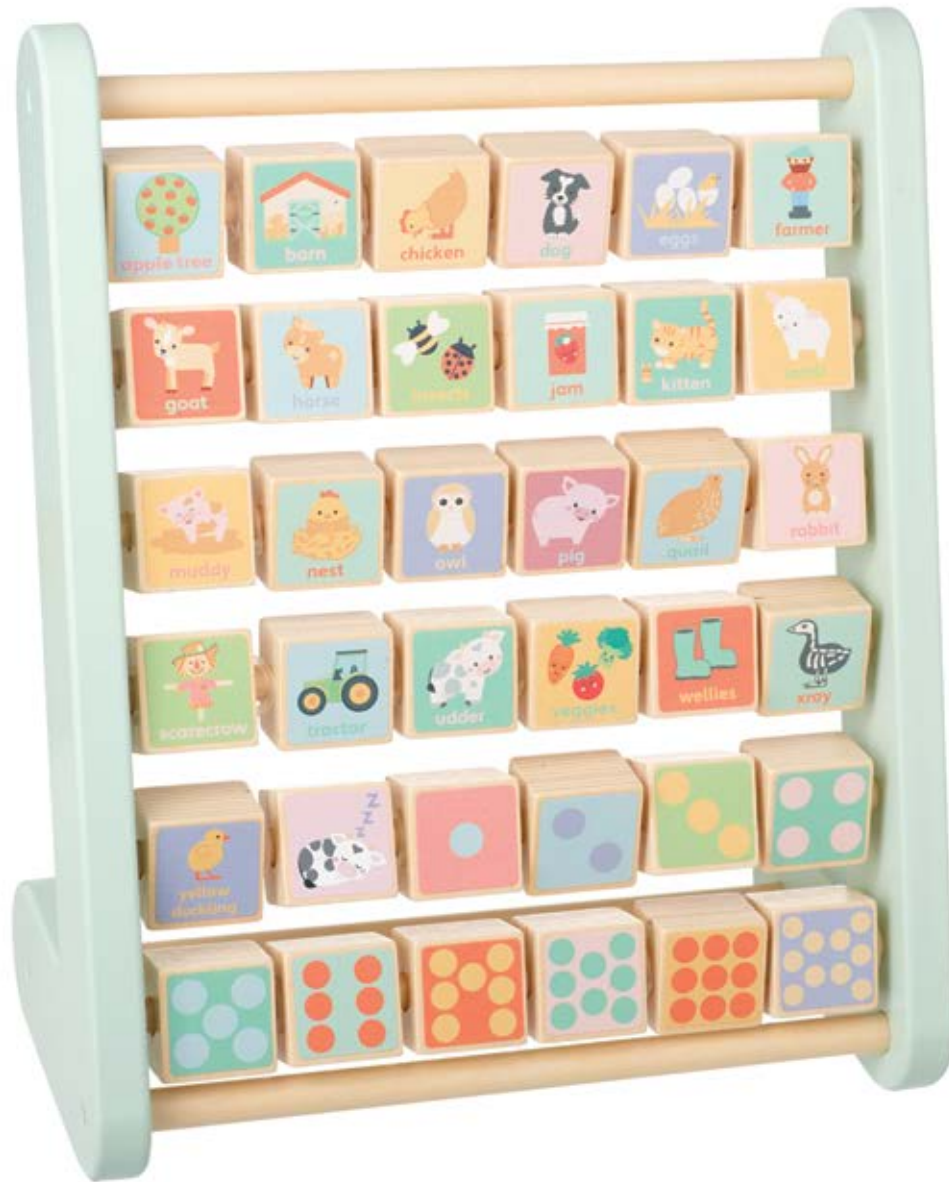

Interchangeable scenes making the perfect backdrop to your fairytale shows! Comes with the front curtain, an enchanted wood, a fairytale village, & inside the castle!

The perfect toy for social & imaginative play!
Great fun for all the family!

Comes with all the pieces needed to perform popular fairytales, including Rapunzel, Hansel & Gretel, & Red Riding Hood. Or get extra creative & make up your own stories

new
2024

farmyard

NEW farmyard animal counting game (FSC®)
 product code: OTT12665 pack size: 2 age: 1½+ years

NEW farmyard barn puzzle (FSC®)
 product code: OTT06719 pack size: 4 age: 1-4 years

NEW farmyard alphabet abacus (FSC®)
 product code: OTT13788 pack size: 2 age: 1 ½+ years

new
2024

farmyard

NEW buildable tractor (FSC®)
product code: OTT12801 pack size: 4 age: 3+ years

NEW farm 4x4 & horsebox (FSC®)
product code: OTT07849 pack size: 4 age: 1-4 years

NEW farmyard animal skittles (FSC®)
 product code: OTT03542 pack size: 4 age: 3+ years

NEW farmyard puzzle tractor (FSC®)
 product code: OTT08566 pack size: 2 age: 1-3 years