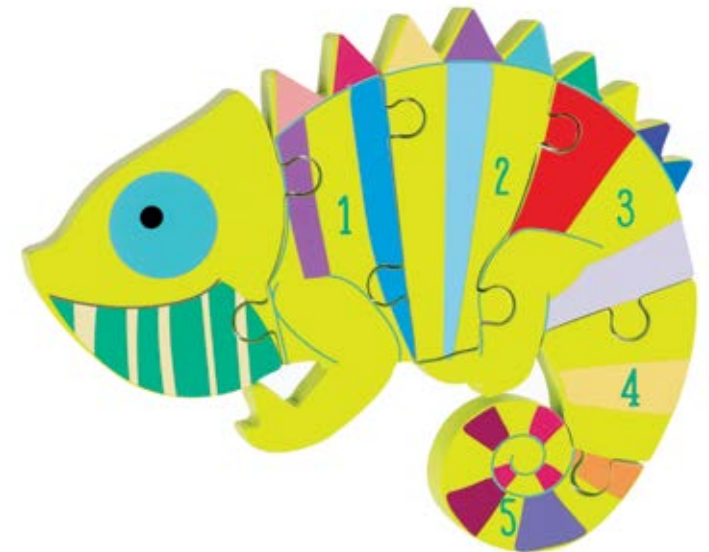

NEW jungle animal pencil pack (3 designs) (FSC®)

product code: OTT17955
pack size: 6 age: 3+ years

crocodile push along (FSC®)

product code: OTT02728 pack size: 6 age: 1-3 years

leopard pull along (FSC®)

product code: OTT09797 pack size: 6 age: 1-3 years

chameleon pull along (FSC®)

product code: OTT09742 pack size: 4 age: 1-3 years

giraffe pull along (FSC®)

product code: OTT09780 pack size: 6 age: 1-3 years

new
design

jungle animal music box (FSC®)

product code: OTT15396 pack size: 4

jungle animal stacking ring (FSC®)

product code: OTT12766 pack size: 4 age: 1-3 years

chameleon number puzzle (FSC®)

product code: OTT05711 pack size: 4 age: 1-3 years

animals

new
2024

NEW animal puzzle train (FSC®)

product code: OTT08389 pack size: 2 age: 1-3 years

animal skittles (FSC®)

product code: OTT03573 pack size: 4 age: 3+ years

caterpillar alphabet puzzle (FSC®)
product code: OTT04045 pack size: 4 age: 1-5 years