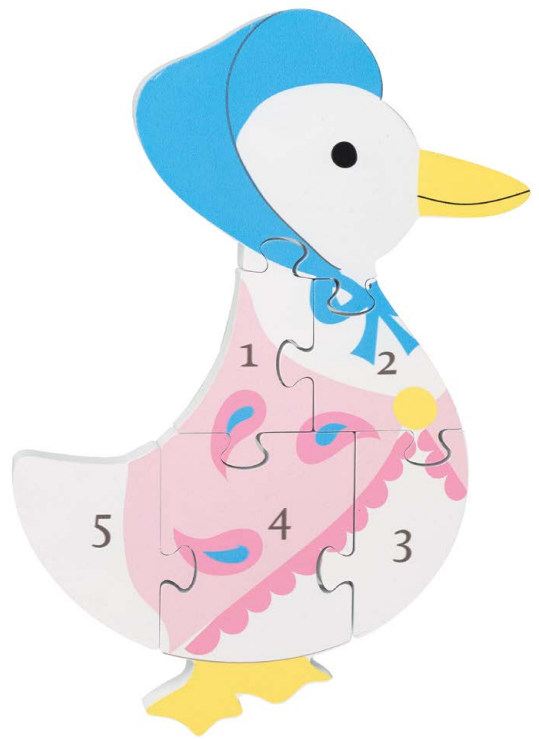

Jemima Puddle-Duck™ pull along (FSC®)
 product code: OTT09025 pack size: 6 age: 1-3 years

Peter Rabbit™ first push toys (FSC®)
 product code: OTT07940 pack size: 4 age: 1-3 years

Peter Rabbit™ push along (FSC®)
product code: OTT02455 pack size: 6 age: 1-3 years

boxed Peter Rabbit™ push along (FSC®)
product code: OTT02561 pack size: 4 age: 1-3 years

Jemima Puddle-Duck™ push along (FSC®)
product code: OTT02462 pack size: 6 age: 1-3 years

boxed Jemima Puddle-Duck™ push along (FSC®)
product code: OTT02643 pack size: 4 age: 1-3 years

THE WORLD OF
PETER RABBIT™
Beatrix Potter™

Peter Rabbit™ block trolley (FSC®)
product code: OTT24506 pack size: 1 age: 1-3 years

Peter Rabbit™ number puzzle (FSC®)
product code: OTT05902 pack size: 4 age: 1-3 years

Peter Rabbit™ wooden puzzle (FSC®)
product code: OTT06708 pack size: 12 age: 1-3 years

Jemima Puddle-Duck™ wooden puzzle (FSC®)
product code: OTT06715 pack size: 12 age: 1-3 years

Jemima Puddle-Duck™ number puzzle (FSC®)
product code: OTT05919 pack size: 4 age: 1-3 years