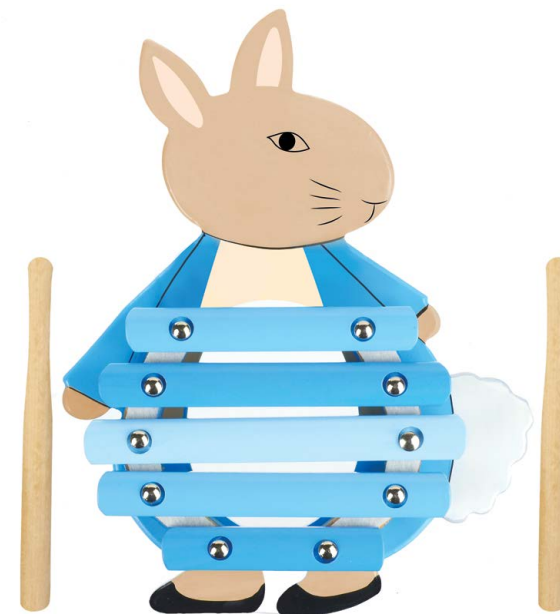

Peter Rabbit™ tic tac toe (FSC®)
 product code: OTT26510 pack size: 4 age: 3+ years

Peter Rabbit™ roller rattle (FSC®)
 product code: OTT14664 pack size: 6 age: from birth

 THE WORLD OF
PETER RABBIT™
Beatrix Potter™

Peter Rabbit™ piano (FSC®)
 product code: OTT14541 pack size: 1 age: 3+ years

Peter Rabbit™ ukulele (FSC®)
 product code: OTT14671 pack size: 2 age: 3+ years

Peter Rabbit™ maraca set (FSC®)
 product code: OTT14889 pack size: 6 age: 1½ - 4 years

Peter Rabbit™ tambourine (FSC®)
 product code: OTT14520 pack size: 6 age: 3+ years

Peter Rabbit™ xylophone (FSC®)
 product code: OTT14865 pack size: 4 age: 1½ - 4 years

Peter Rabbit™ alphabet letter stand