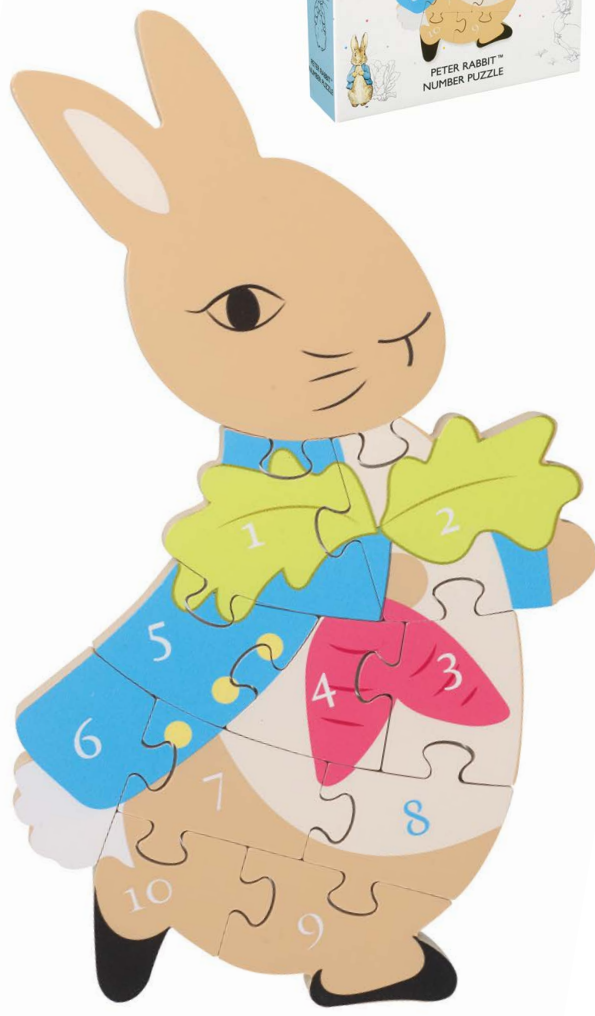

Jemima Puddle-Duck™ pull along (FSC®)
 product code: OTT09025 pack size: 6 age: 1-3 years

Peter Rabbit™ first push toys (FSC®)
 product code: OTT07940 pack size: 4 age: 1-3 years

Peter Rabbit™ push along (FSC®)
product code: OTT02455 pack size: 6 age: 1-3 years

boxed Peter Rabbit™ push along (FSC®)
product code: OTT02561 pack size: 4 age: 1-3 years

Jemima Puddle-Duck™ push along (FSC®)
product code: OTT02462 pack size: 6 age: 1-3 years

boxed Jemima Puddle-Duck™ push along (FSC®)
product code: OTT02643 pack size: 4 age: 1-3 years

THE WORLD OF
PETER RABBIT™
Beatrix Potter™

Peter Rabbit™ block trolley (FSC®)
product code: OTT24506 pack size: 1 age: 1-3 years

Peter Rabbit™ number puzzle (FSC®)
product code: OTT05902 pack size: 4 age: 1-3 years

Peter Rabbit™ wooden puzzle (FSC®)
product code: OTT06708 pack size: 12 age: 1-3 years

Jemima Puddle-Duck™ wooden puzzle (FSC®)
product code: OTT06715 pack size: 12 age: 1-3 years

Jemima Puddle-Duck™ number puzzle (FSC®)
product code: OTT05919 pack size: 4 age: 1-3 years