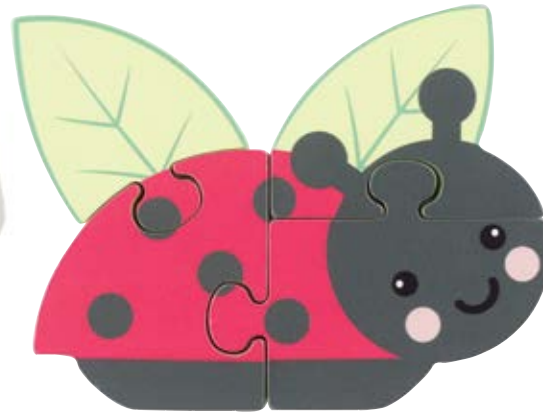

spring garden

new
2024

honey bee push along (FSC®)
product code: OTTO2220 pack size: 6 age: 1-3 years

NEW honey bee pencil (FSC®)
product code: OTT17075
pack size: 12 age: 3+ years

NEW ladybird pencil (FSC®)
product code: OTT17136
pack size: 12 age: 3+ years

ladybird wooden puzzle (FSC®)
product code: OTT06296 pack size: 12 age: 1-3 years

butterfly wooden puzzle (FSC®)
product code: OTT06326 pack size: 12 age: 1-3 years

squirrel wooden puzzle (FSC®)
product code: OTT06272 pack size: 12 age: 1-3 years