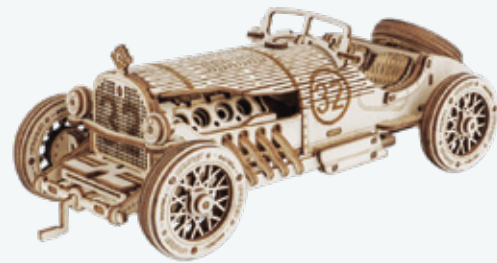

Wood pieces: 314 pcs

SCALE MODEL VEHICLE | 14+

ROKR MC series is inspired by the vehicle evolution back to the 19th century, including four typical vehicle models at that time. They are designed with exquisite details into mini scale models, at the same time, retain the complicated structures of original. From steaming railways to wild highway racing, let MC models lead you to experience the epic history of the vehicle advancement. Self-assembly, scale model, replica of classic vehicles, detailed structures.

Laser cutting

14+

New

MC801/Vintage Cars

Assembled size: 190 x 92 x 115 mm (L x W x H)

Package size: 228.5 x 153.5 x 18 mm (L x W x H)

Wood pieces: 296 pcs

MC401/Grand Prix Car