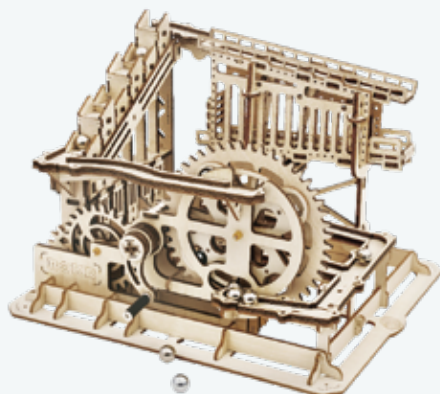

LG502/Marble Squad

Assembled size: 255 x 235 x 185 mm (L x W x H)

Package size: 318 x 234 x 48 mm (L x W x H)

Wood pieces: 239 pcs