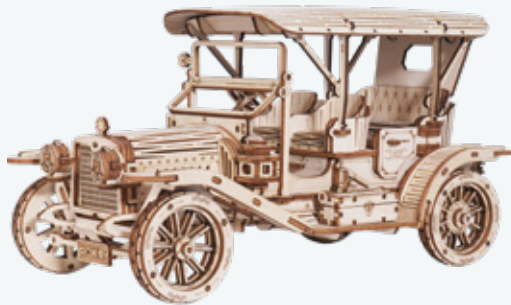

Laser cutting

14+

New

MC801/Vintage Cars

Assembled size: 190 x 92 x 115 mm (L x W x H)

Package size: 228.5 x 153.5 x 18 mm (L x W x H)

Wood pieces: 296 pcs