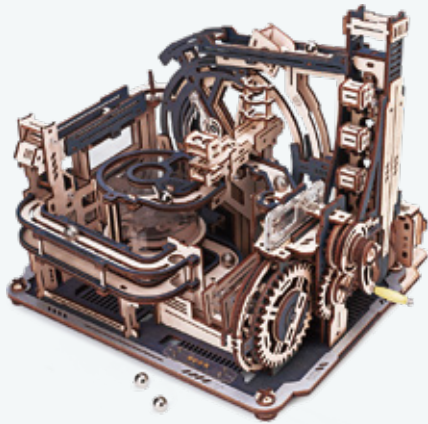

Gear drive.

Laser cutting

14+

New