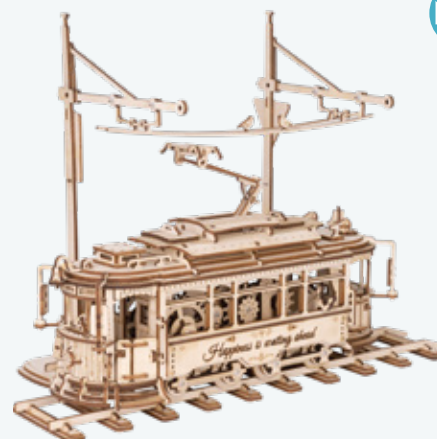

LKA01 / Steam Engine

Assembled size: 354 x 120 x 145 mm (L x W x H)

Package size: 320 x 235 x 58 mm (L x W x H)

Wood pieces: 469 pcs

New