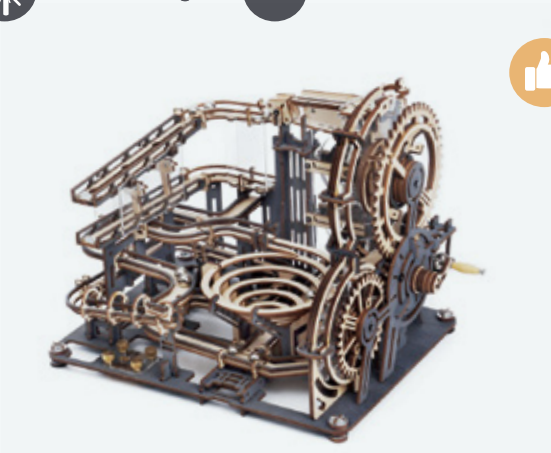

Gear drive.

Laser cutting

14+

LGA01/Marble Night City

Assembled size: 325 x 214 x 228 mm (L x W x H)

Package size: 317 x 233 x 48 mm (L x W x H)

Wood pieces: 294 pcs