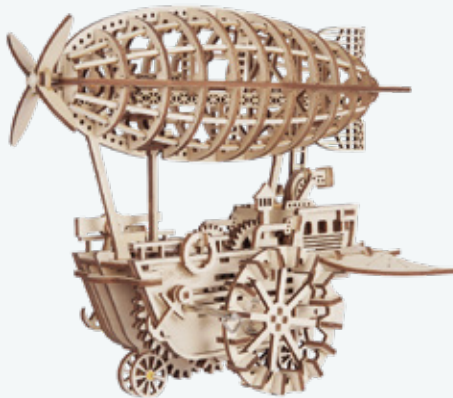

LK702 / Air Vehicle

Assembled size: 300 x 215 x 250 mm (L x W x H)

Package size: 370 x 250 x 50.5 mm (L x W x H)

Wood pieces: 229 pcs