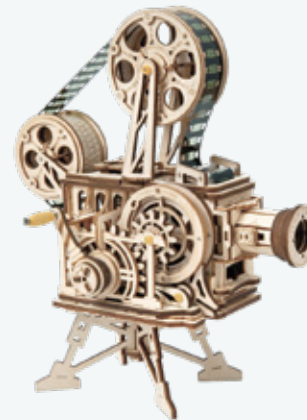

LK601 / Vitascope

Assembled size: 230 x 133 x 255 mm (L x W x H)

Package size: 320 x 235 x 51 mm (L x W x H)

Wood pieces: 183 pcs