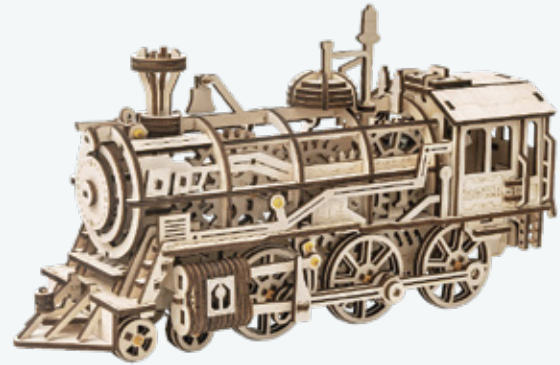

14+

LKB01D / Classical Gramophone(Electric version)

Assembled size: 226 x 261 x 429 mm (L x W x H)

Package size: 317 x 235 x 83 mm (L x W x H)

Wood pieces: 424 pcs

LK701 / Locomotive

Assembled size: 370 x 120 x 185 mm (L x W x H)