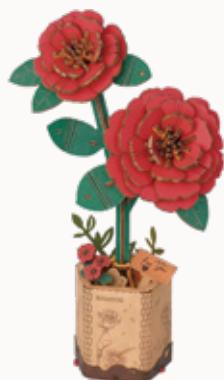

New

TW021/Lilac

Assembled size: 75 x 70 x 255 mm (L x W x H)

Package size: 244 x 166 x 7 mm (L x W x H)

Wood pieces: 154 pcs

New

TW031/Red Camellia

Assembled size: 115 x 65 x 205 mm (L x W x H)