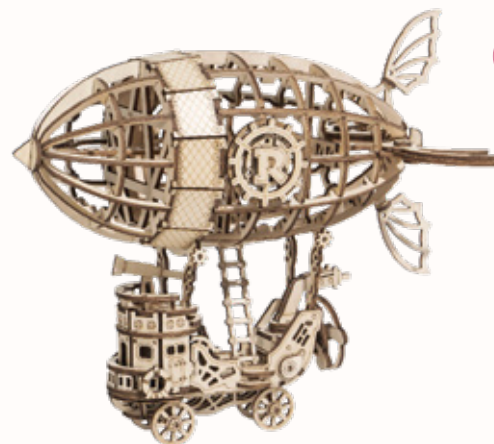

TG407 / Airship

Assembled size: 180 x 125 x 165 mm (L x W x H)

Package size: 229 x 155 x 11.6 mm (L x W x H)

Wooden pieces: 176 pcs

56