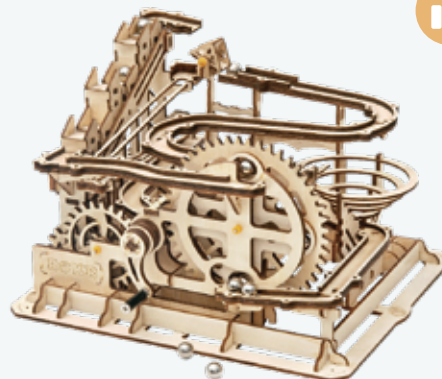

MARBLE RUN | 14+

It is a creative 3D wooden puzzle designed for adults and teenagers. We select primary design which can best embody the beauty of machines. This series of products are all gear drive which is the most widely used mechanical rotation mode. We believe it is the coolest decoration in your study and hope it could give you inspiration while balls rolling.

Gear drive.

Laser cutting

14+

LGA01/Marble Night City

Assembled size: 325 x 214 x 228 mm (L x W x H)

Package size: 317 x 233 x 48 mm (L x W x H)

Wood pieces: 294 pcs

LG501/Marble Parkour

Assembled size: 255 x 235 x 185 mm (L x W x H)

Package size: 318 x 234 x 48 mm (L x W x H)

Wood pieces: 254 pcs

LG502/Marble Squad

Assembled size: 255 x 235 x 185 mm (L x W x H)

Package size: 318 x 234 x 48 mm (L x W x H)