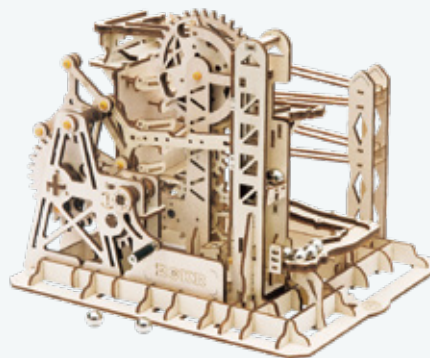

MARBLE RUN | 14+

It is a creative 3D wooden puzzle designed for adults and teenagers. We select primary design which can best embody the beauty of machines. This series of products are all gear drive which is the most widely used mechanical rotation mode. We believe it is the coolest decoration in your study and hope it could give you inspiration while balls rolling.

Assembled size: 255 x 235 x 185 mm (L x W x H)

Package size: 318 x 234 x 48 mm (L x W x H)

Wood pieces: 254 pcs

LG502/Marble Squad

Assembled size: 255 x 235 x 185 mm (L x W x H)

Package size: 318 x 234 x 48 mm (L x W x H)

Wood pieces: 239 pcs

LG503/Marble Explorer

Assembled size: 255 x 229 x 204 mm (L x W x H)

Package size: 318 x 234 x 48 mm (L x W x H)

Wood pieces: 260 pcs

Gear drive.

Laser cutting

14+