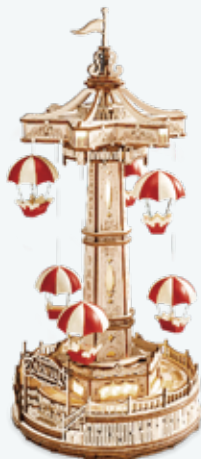

Assembled size: 426 x 206 x 272 mm (L x W x H)

Display Model No: LK701Z

MAGIC AMUSEMENT PARK | 14+

ROKR's "Magic Amusement Park" series combines creativity with nostalgia, bringing the classic facilities of an amusement park to your home. Using transmission models, the series recreates rides such as the space shuttle, flying chair, and teacup ride. The addition of colorful lights and sweet melodies transport you to a fantasy world, allowing you to experience the thrill of a mysterious park from the comfort of your own home.

Wood pieces: 482 pcs

EA01 / Parachute

Assembled size: 140 x 140 x 300 mm (L x W x H)

Package size: 317 x 233 x 57.5 mm (L x W x H)

Wood pieces: 335 pcs

EA02 / Swing Ride

Assembled size: 150 x 150 x 270 mm (L x W x H)