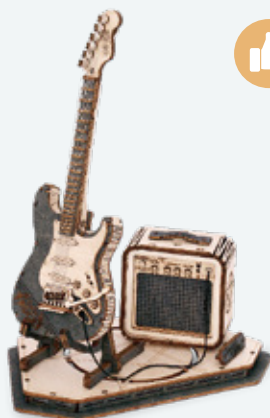

Build and play your own musical instrument .

Laser cutting

14+

TG605K/Electric guitar

Assembled size: 168 x 105 x 218 mm (L x W x H)

Package size: 153.5 x 228.5 x 13.5 mm (L x W x H)

Wood pieces: 289 pcs