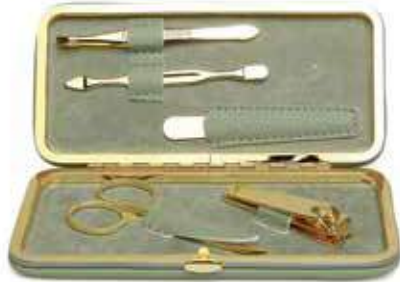

Luxury Travel Olive & Sage Collection

For Full Size Range of Train Cases
See Pages 94 - 97

7 AW6018

3pc Beauty/Makeup Gift Set

30W x 21H x 8D cm
Cosmetic Bag
20W x 13.5H x 6D cm
Pouch Mirror Compact
8.2W x 7.4H 7.3 dia

1. **AW0235** 3pc Beauty/Makeup Gift Set | Olive

2. **AW0254** Mini Train Case | Olive
18W x 9.5H x 9.5D cm

3. **AW0227** 3pc Beauty/Makeup Gift Set | Sage

4. **AW0269** Mini Train Case | Sage
18W x 9.5H x 9.5D cm

5. **AW0272** Small Train Case | Sage
20W x 7.5H x 7.5D cm

6. **AW0251** Mirror & Case | Sage
15cm dia 20.5W x 18.5H cm

7. **AW6018** 5 pc Manicure Set | Sage
15W x 7H cm

8. **AW0232** | Ochre
Mirror 15cm dia
Case 20.5W x 18.5H cm