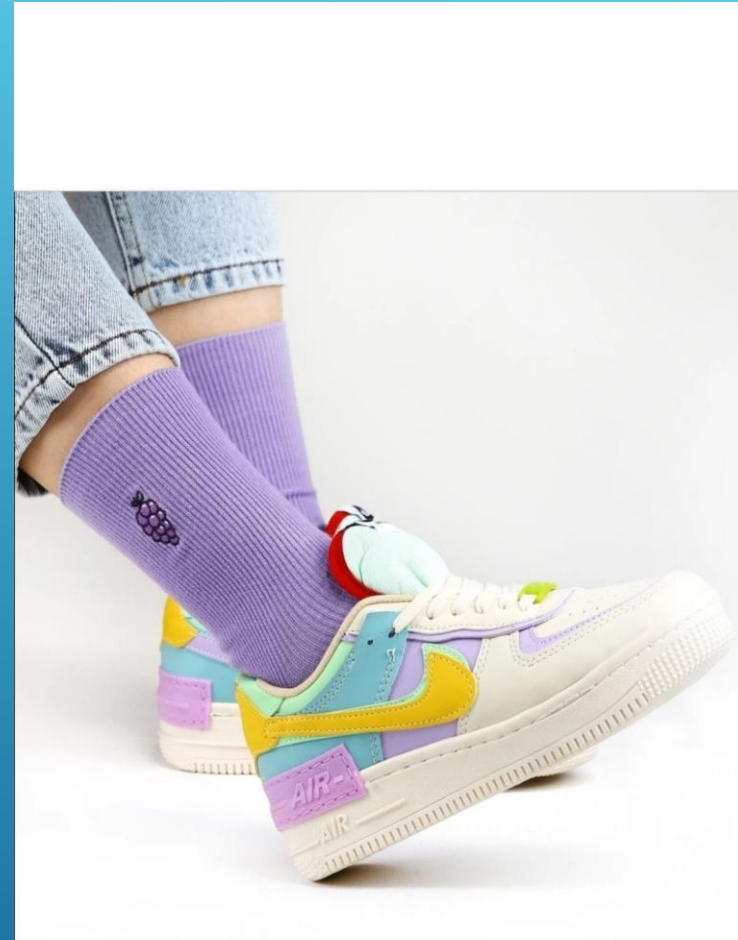

19-FRUIT EMOJI EMBROIDERY COTTON WOMEN SOCKS

80% Cotton 17% Polyamide 3% Elasthane