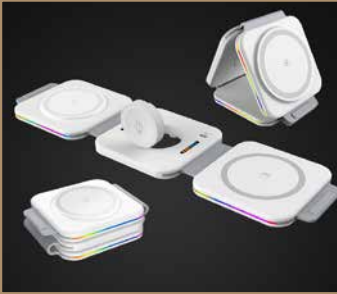

3-in-1 Travel Charger

This Portable Foldable Wireless Travel Charger is compact and packs a lot of punch.

Totally foldable makes it easy to pack up and place in your bag or travel case ensuring you'll always have charge for any device no matter where you go!

MagSafe technology keeps your device securely in place whilst charging. 15W output offers fast charging speeds for every journey you make.

Includes USB-C charging cable allowing you to connect to any compatible device to start charging immediately. Available in 5 colours.

Quote: 22

C Lamp LED Wireless Charging Station

Home or office, this is the essential charging station to have. Super stylish in a matte/rubberised black or white finish, your C Lamp will look great on desk, table or bedside cabinet. Features include:

- Dedicated wireless charging pad - 3 devices at once: iPhone, AirPods, Smart Watch
- MagSafe magnetic stand for iPhones 12 pro and upwards
- 7 different RGB lighting settings
- Multi-protection technology to prevent overheating, overcharging etc.

Quote: 23