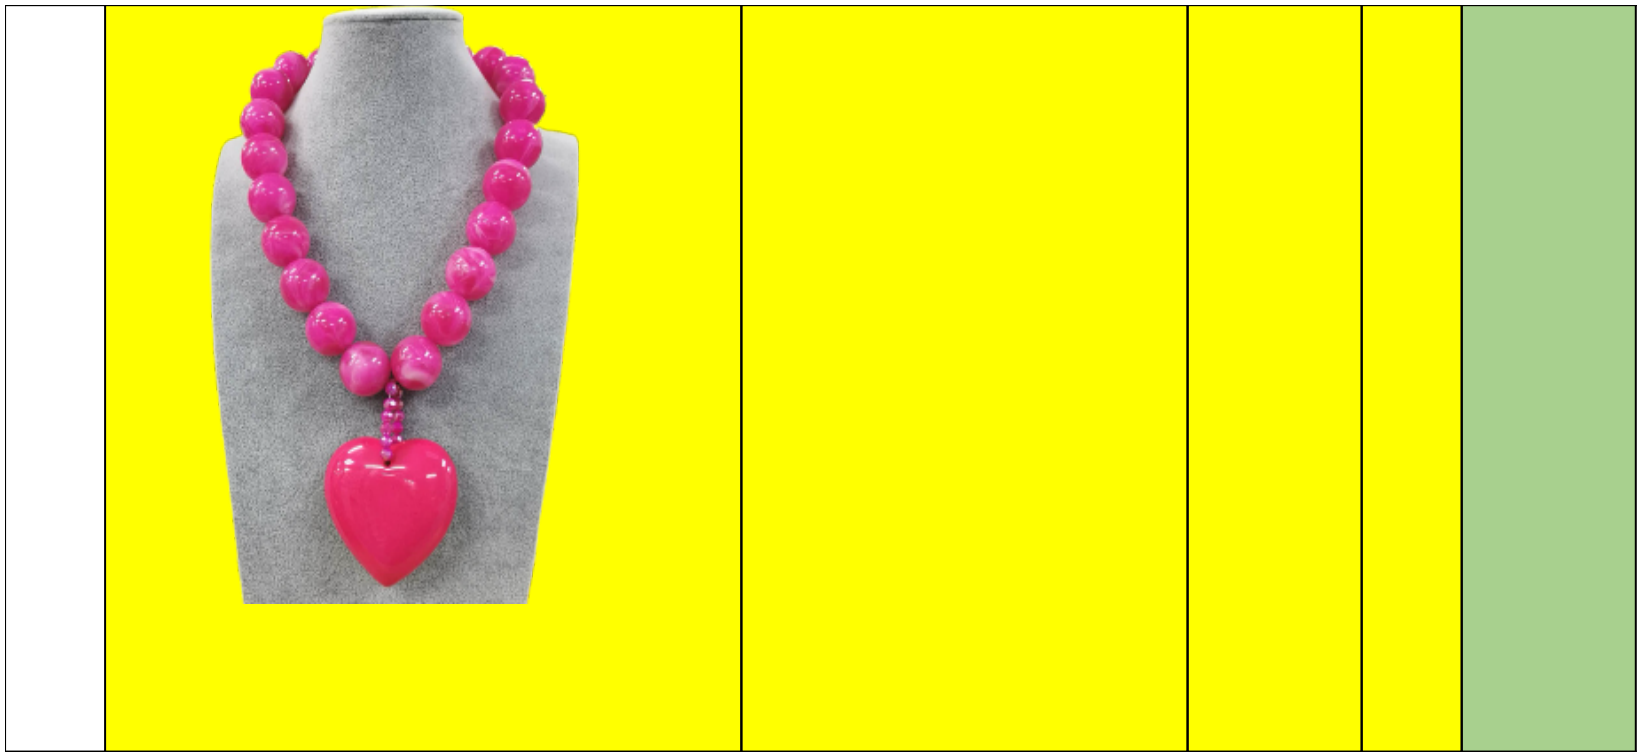

No.	Product Picture	Quantity	Product Code	UNIT PRICE £	AMOUNT £ Total
1					0.00

2

#VALUE!

3

0.00

4

0.00

5					0.00
TOTAL		0		0.0	#VALUE!
					0.00