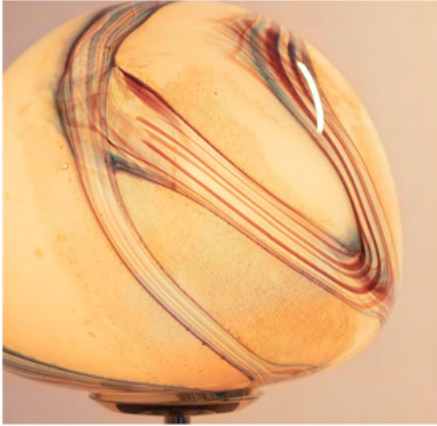

GL045

TIGER CALCITE

with Marble Base

22.5 x 22.5 x 34 cm

A Must-have for Bold Interiors

A prime example of lasting beauty as a statement lamp.

The base is made of 100% genuine marble while the glass shade is handblown with bold stripes.