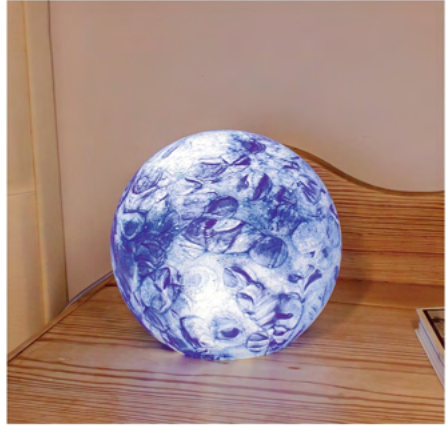

GL055
COBALT SKY

18 cm