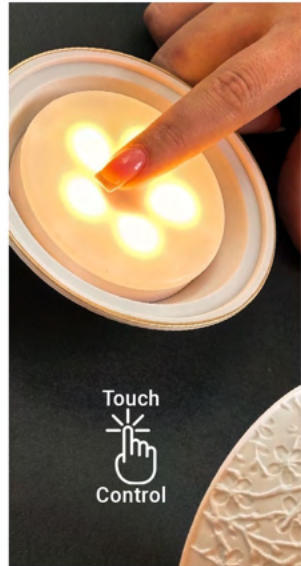

An Offer of Reimagined & Elevated

A harmonious blend of heritage and innovation promises to be a captivating addition to any discerning home, especially when it is paired with the D026 touch light.

The D026 Touch Lights come with 3 modes. A simple touch on the centre of the light will take you through from Brightest, Dimmed to Flicker. With the rechargeable battery, it can be placed anywhere you desire to showcase the details.

As the D026 is sold separately please specify the quantities when you place the order.

LG001
Starry Night

10.6 cm