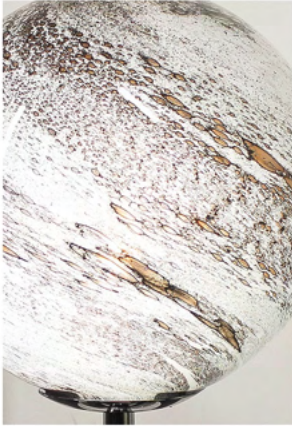

100%

Handblown

GLASS LAMPS

TABLE LAMPS

Versatility in a product has never been more appreciated now more than ever before. This collection does just that. They can be table lamps on marble bases in two varieties and can be a pendant too. Starting below is the option of 100% genuine black marble.