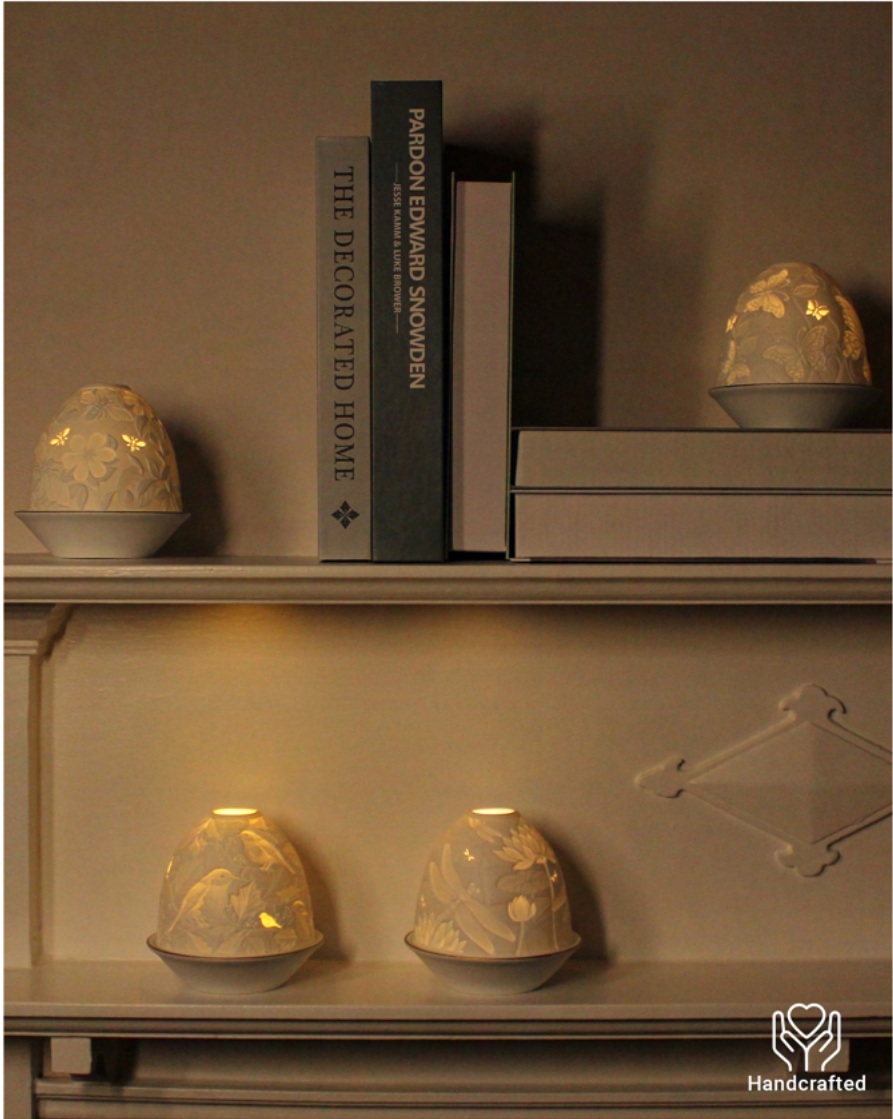

LITHOPHANES

OVALS

Embrace the magic of light and storytelling in a different way. This collection includes four designs that are exclusive to us while the other designs are curated by our bestsellers, ensuring a perfect match for every taste.

Handcrafted