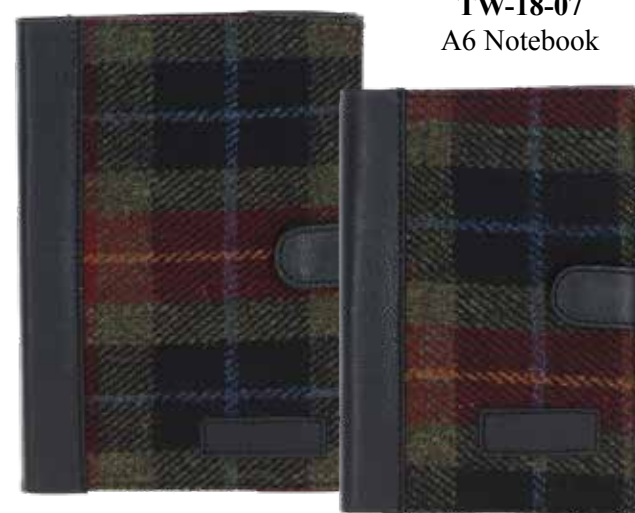

TW-18-07
A6 Notebook