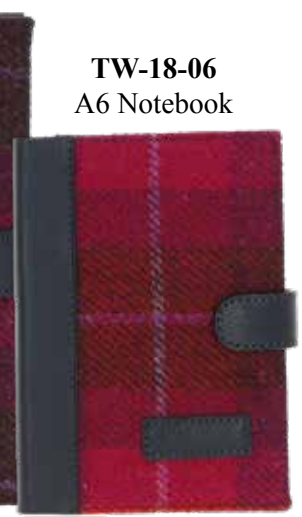

TW-18-06
A6 Notebook