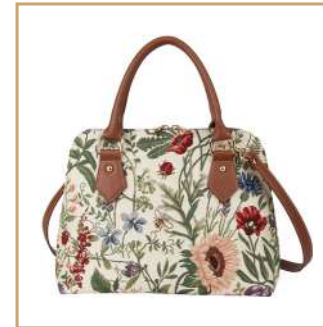

Convertible Bag

CONV-MGD