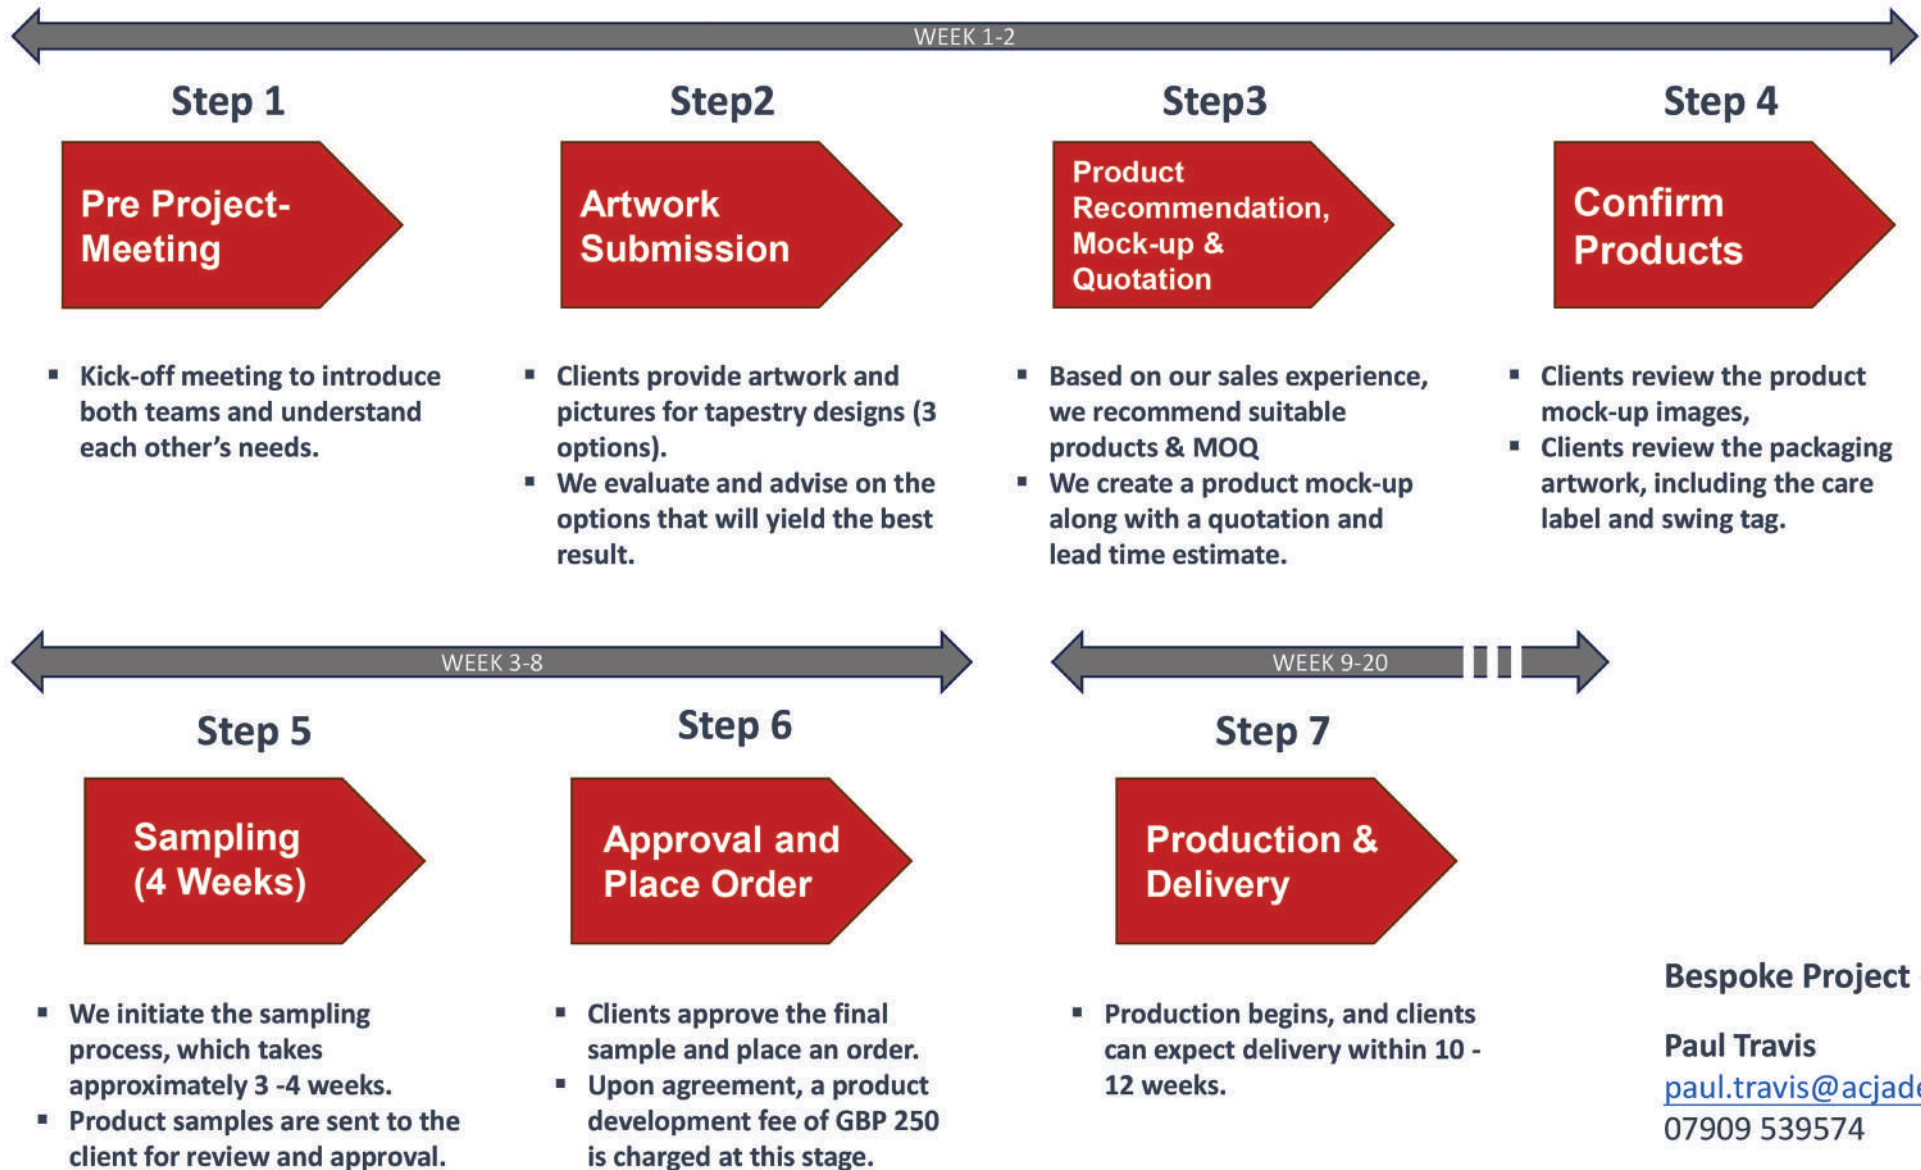

Bespoke Journey

Bespoke Project Contact:

Paul Travis
paul.travis@acjade.co.uk
07909 539574