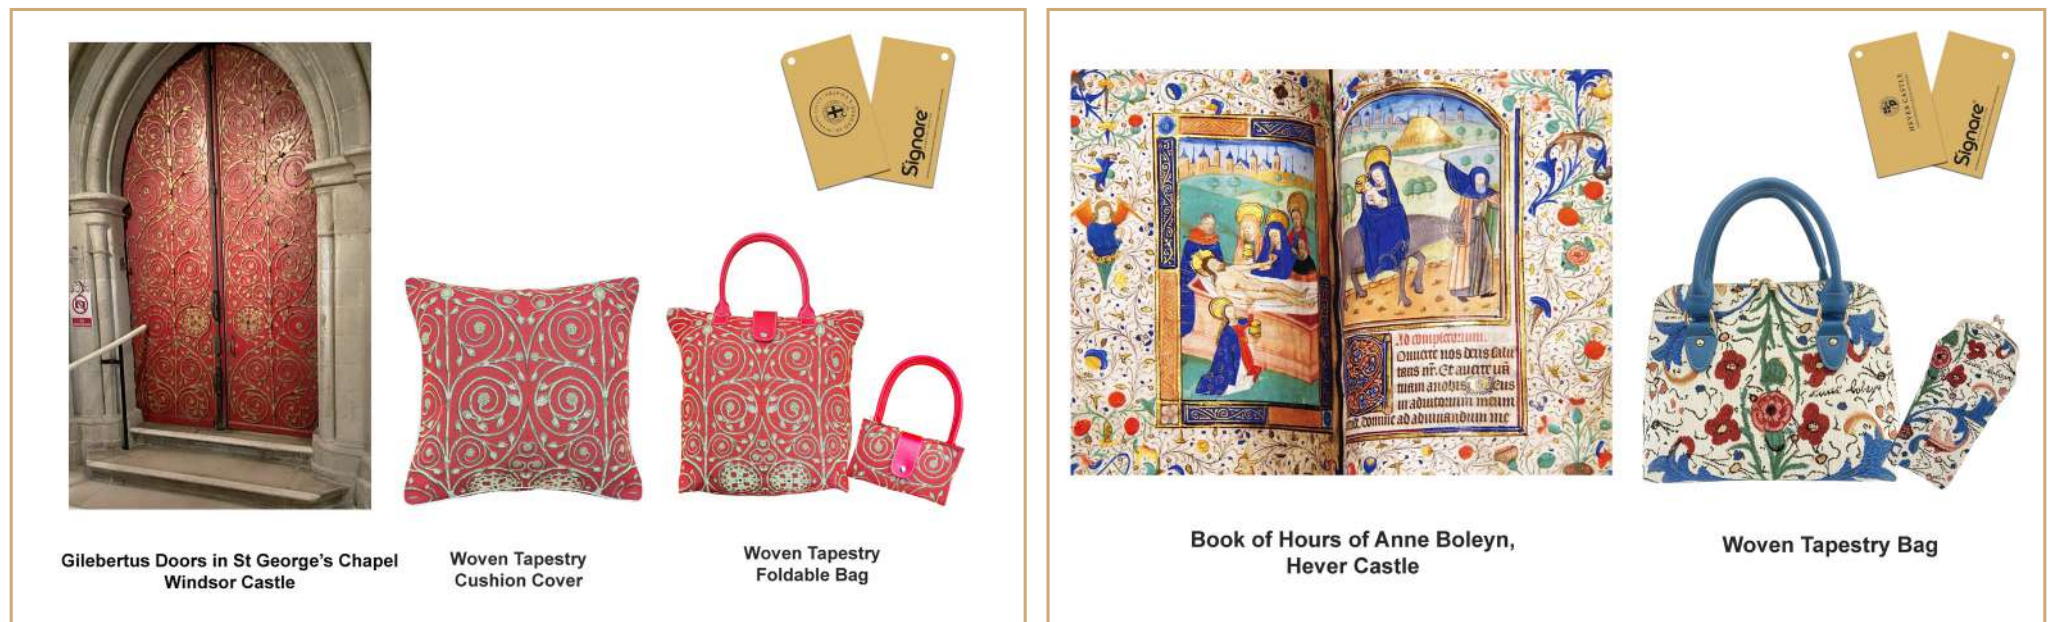

Create Your Own Tapestry Brands with Signare

Low Cost/Low MOQ

With years of experience in creating beautiful tapestry fabrics, Signare specialises in transferring your iconic landmark and special artifacts into images or motifs on tapestry fabrics. The company utilises these fabrics to manufacture a range of products including fashion handbags, accessories, and home décor items.

Signare has worked on bespoke projects for esteemed entities such as Harrods, Royal British Legion, Westminster Abbey, and Schönbrunn Palace in Vienna. These ventures exemplify our unwavering commitment to crafting unique tapestry pieces for prestigious organizations with low cost and low MOQ.

Here are some examples to show how we turn pictures of landmarks or special artifacts into tapestry products.