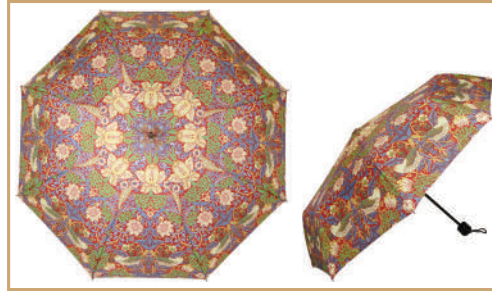

Strawberry Thief Red

UM-WM-STRD