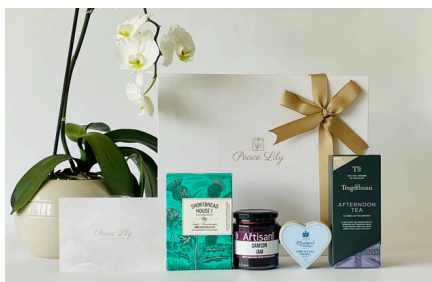

SAYING HEARTFELT THANKS

Artisan Jam | Truffles | Handmade Biscuits | Home Grown Tea
From £29