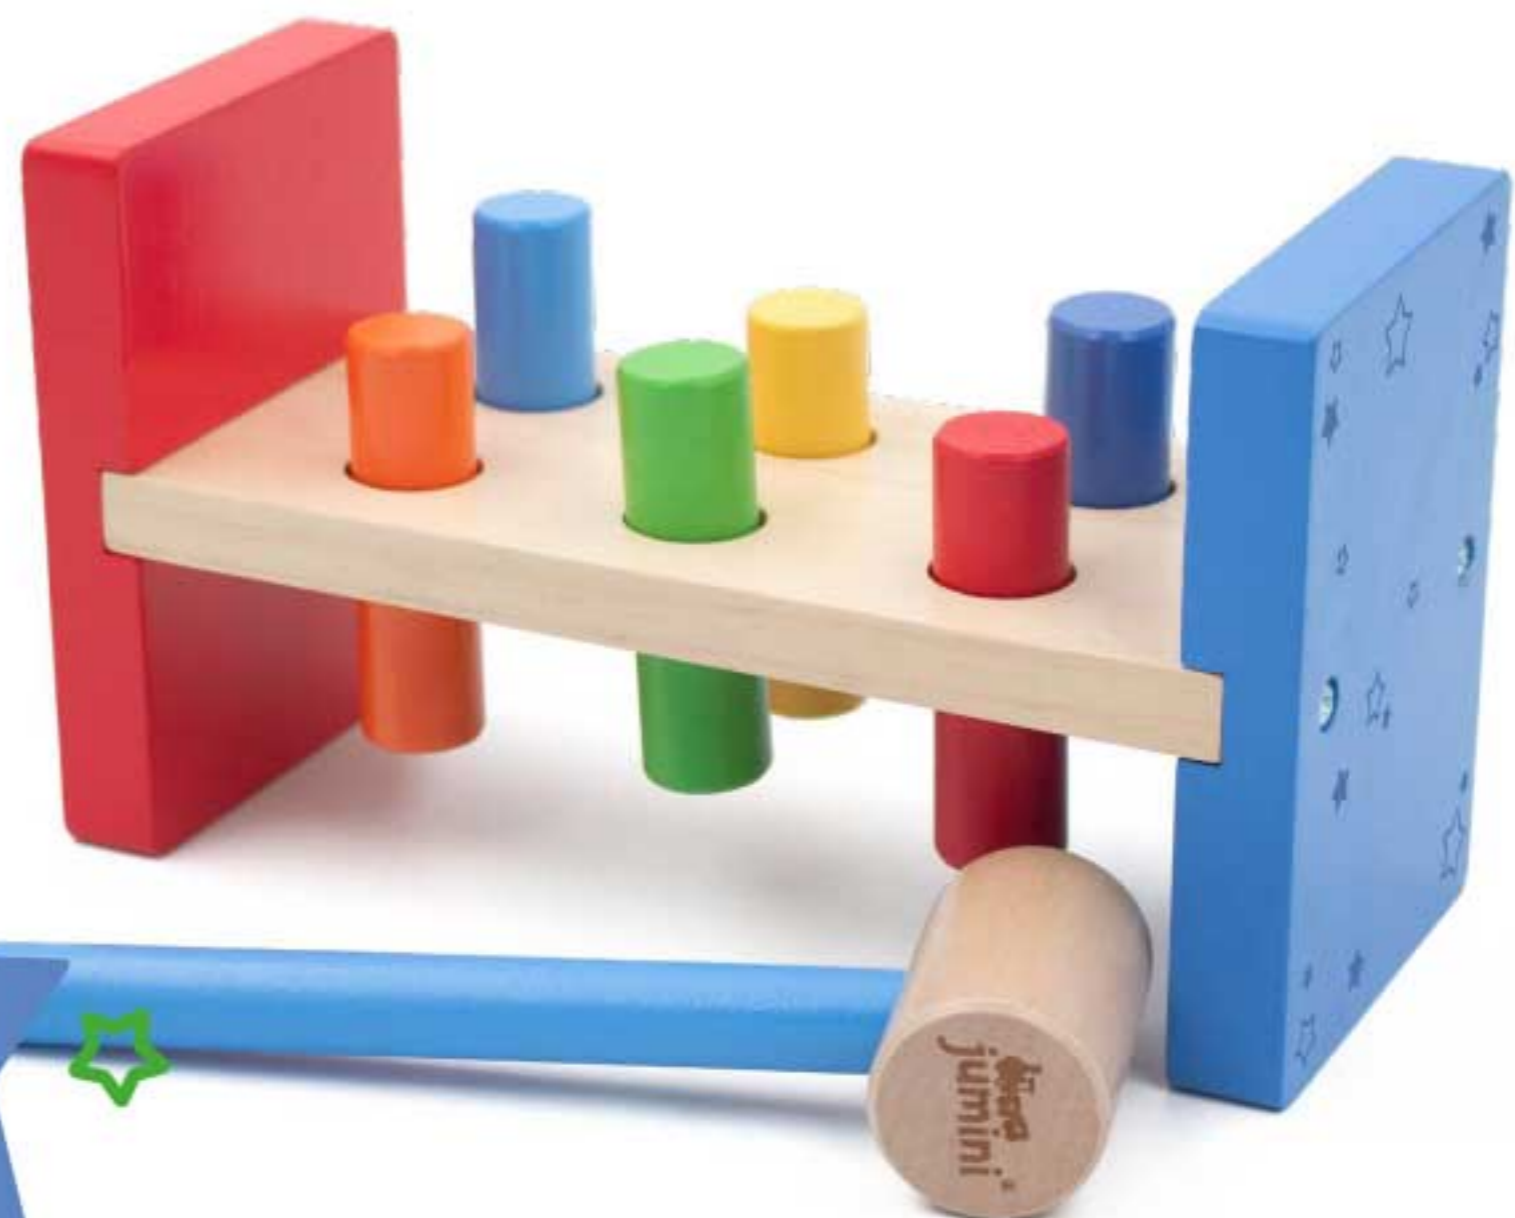

Hammer bench

Product code: JU23114

Size: 21.5x12.5x9cm

Duck game

Product code: JU23112
Size: 22x24x2cm

NEW

Stacking cubes

Product code: AB4589
Size: 14.2x14.2x40.5cm