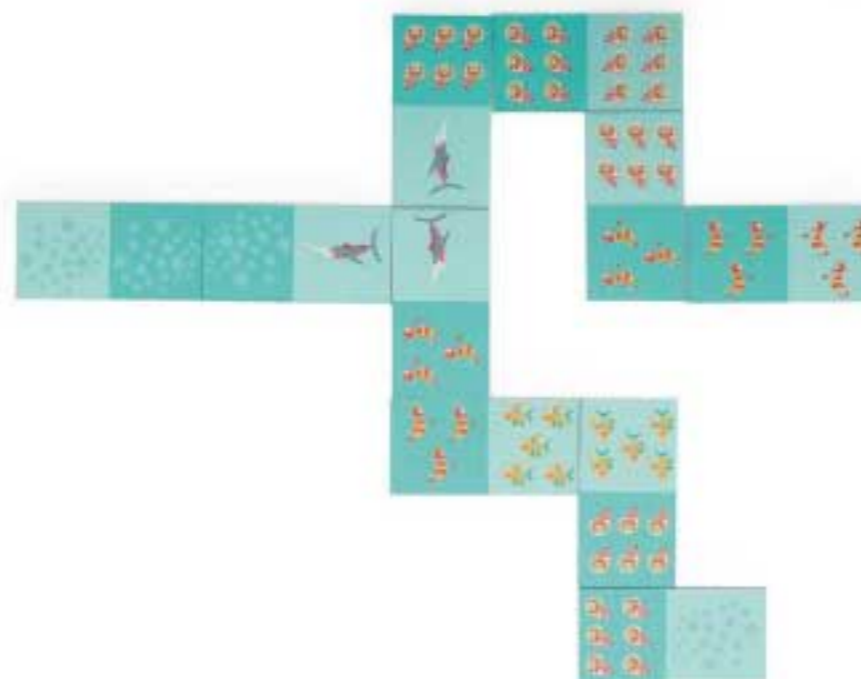

1 DOMINO GAME

1 MEMORY GAME

3-in-1 Fishing Game

Box size: 28.5 x 19 x 6.5cm

Product code: 6182029

1 FISHING GAME

1 DOMINO GAME

1 MEMORY GAME