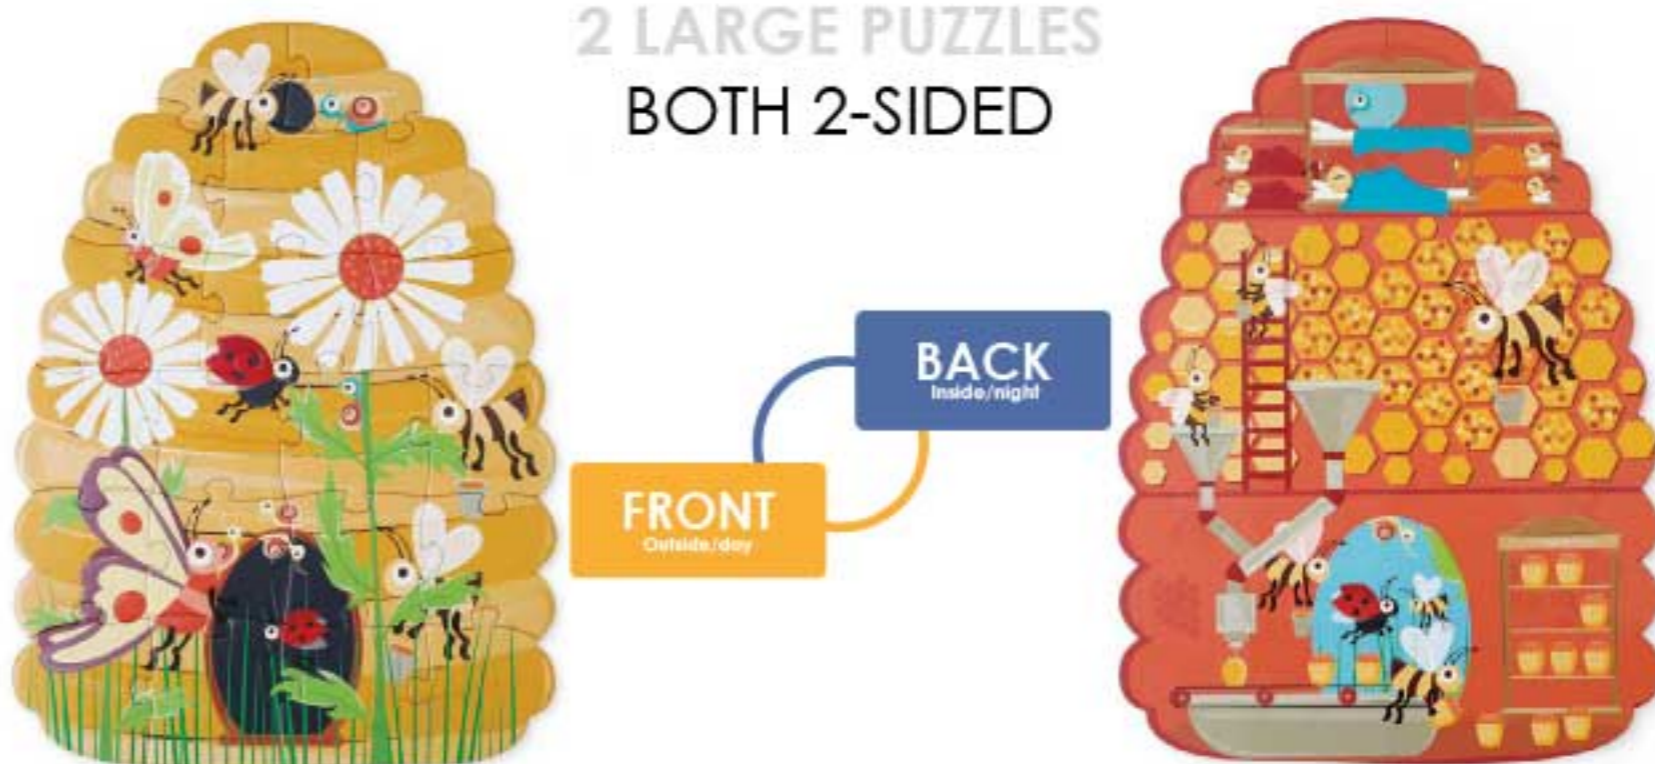

Tiger demo product code. 6181139

Dino demo product code. 6181146

Double Sided Contrast Beehive Puzzles

Product size: 31 x 42cm (20 pcs.)
+ 35.5 x 43cm (20 pcs.)
Box size: 19.5 x 26 x 6.5cm

Product code: 6181142

2 LARGE PUZZLES
BOTH 2-SIDED

Double Sided Contrast Dino Puzzle

Product size: 68 x 38cm
Box size: 31.5 x 20.5 x 6.5cm

Product code: 6181141

2 SIDED
DOUBLE FACED

2 in 1
STARTER PUZZLES
&
FLOOR PUZZLE

**2-in-1 Starter
 & Floor Puzzle:
 Dinosaurs**

Product size: 100 x 53cm
 Box size: 26 x 26 x 10cm

Product code. 6181225

NEW
FOR 2024

**INCLUDES FLOOR PUZZLE
 AND 10 STARTER PUZZLES**

Allows young and older children

to play together

-
- Cardboard
- 2+
- 80 pcs.
- HANDMADE BOX