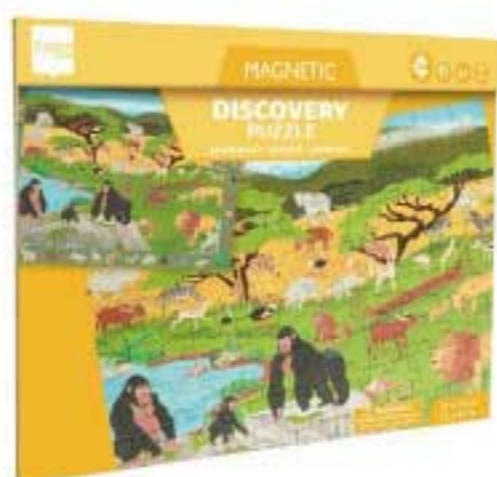

Product size: 30.5 x 24.5cm
Box size: 30.5 x 24.5cm

Product code: 6181234

NEW
FOR 2024

Magnetic Discovery Puzzle: Savannah

Product size: 30.5 x 24.5cm
Box size: 30.5 x 24.5cm

Product code: 6181235

NEW
FOR 2024