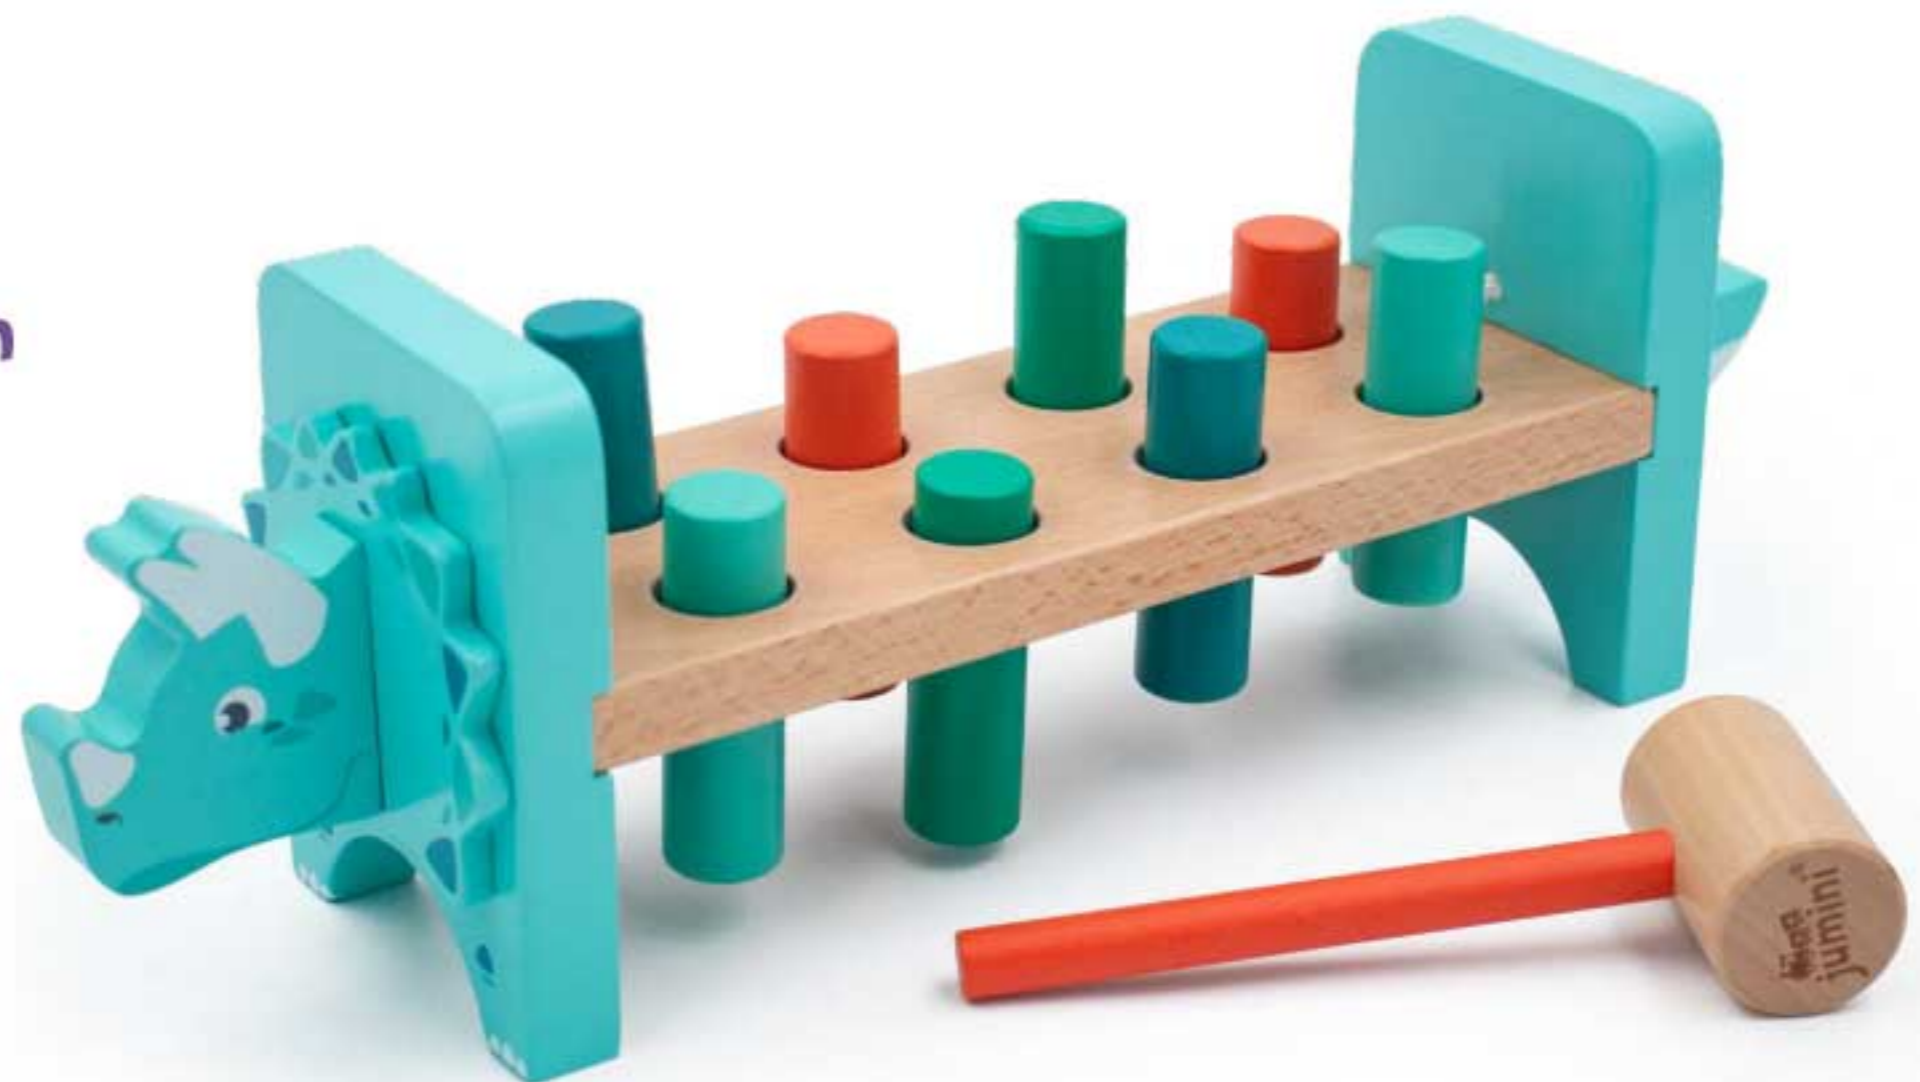

Triceratops hammer bench

Product code: JU2347

Size: 38x9x12cm

Chunky dinosaur puzzle

Product code: JU23115

Size: 30x21x2cm