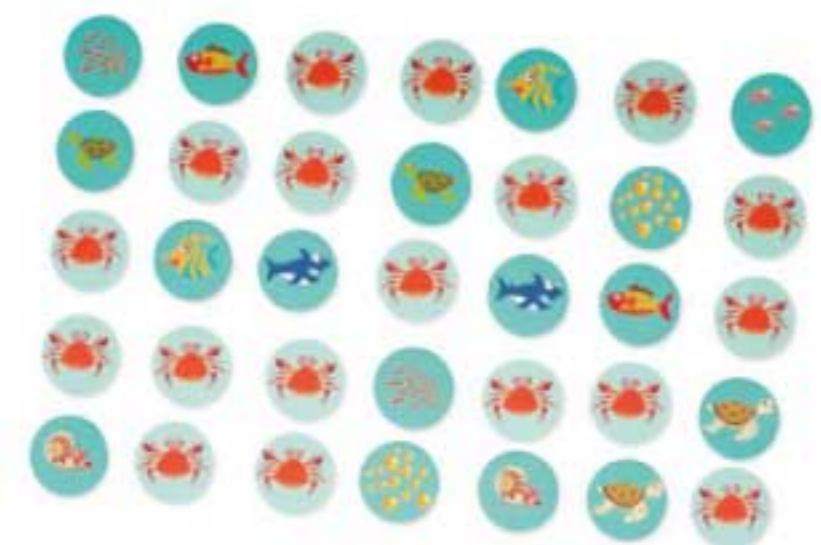

1 DOMINO GAME

1 MEMORY GAME

3-in-1 Fishing Game

Box size: 28.5 x 19 x 6.5cm

Product code: 6182029

1 FISHING GAME

1 DOMINO GAME

1 MEMORY GAME