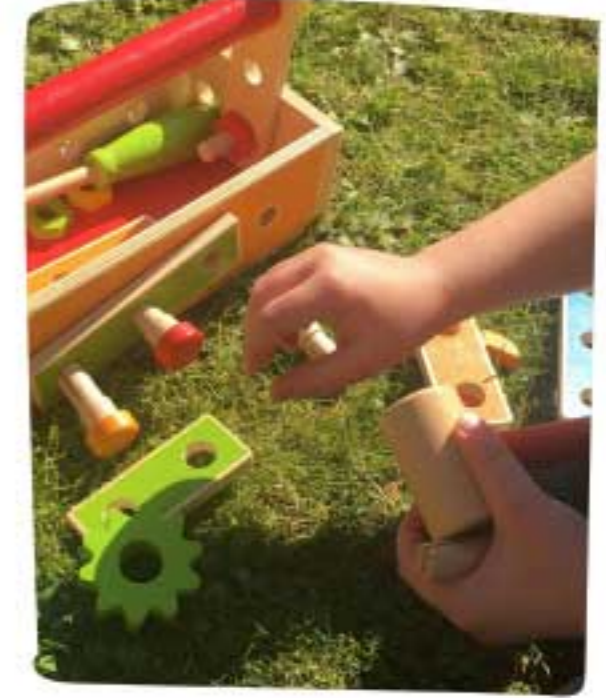

Tool box construction set

Product code: JU1904
Size: 27x12x16cm

Farm skittles

Product code: AB3798
Size: 13cmx4cm(dia)

Caterpillar balance game

Product code: AB5422
Size: 19x2.5x18cm

Foldaway farm house

Product code: AB4489