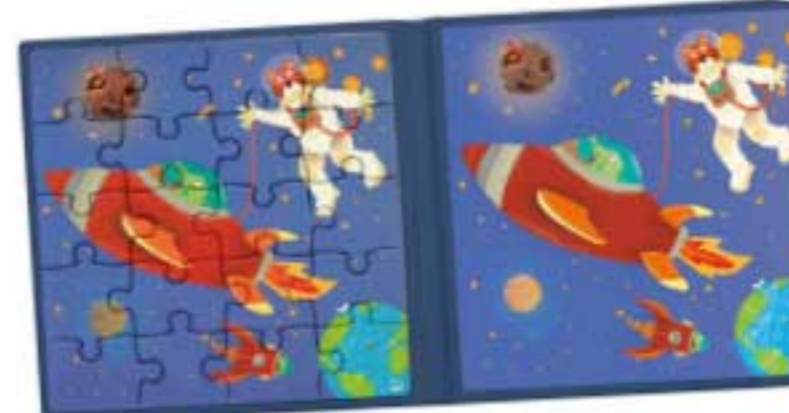

Product size closed: 18 x 18 x 1.5cm

Box size open: 54 x 18 x 0.5cm

Product code: 6181152

Magnetic Puzzle Book To Go - Mermaids

Product size closed: 18 x 18 x 1.5cm

Box size open: 54 x 18 x 0.5cm

Product code: 6181153

Magnetic Puzzle Book To Go - Space

Product size closed: 18 x 18 x 1.5cm

Box size open: 54 x 18 x 0.5cm

Product code: 6181154

3-in-1 Butterfly Game

Box size: 25 x 23 x 6.5cm

Product code: 6182028

1 FISHING GAME