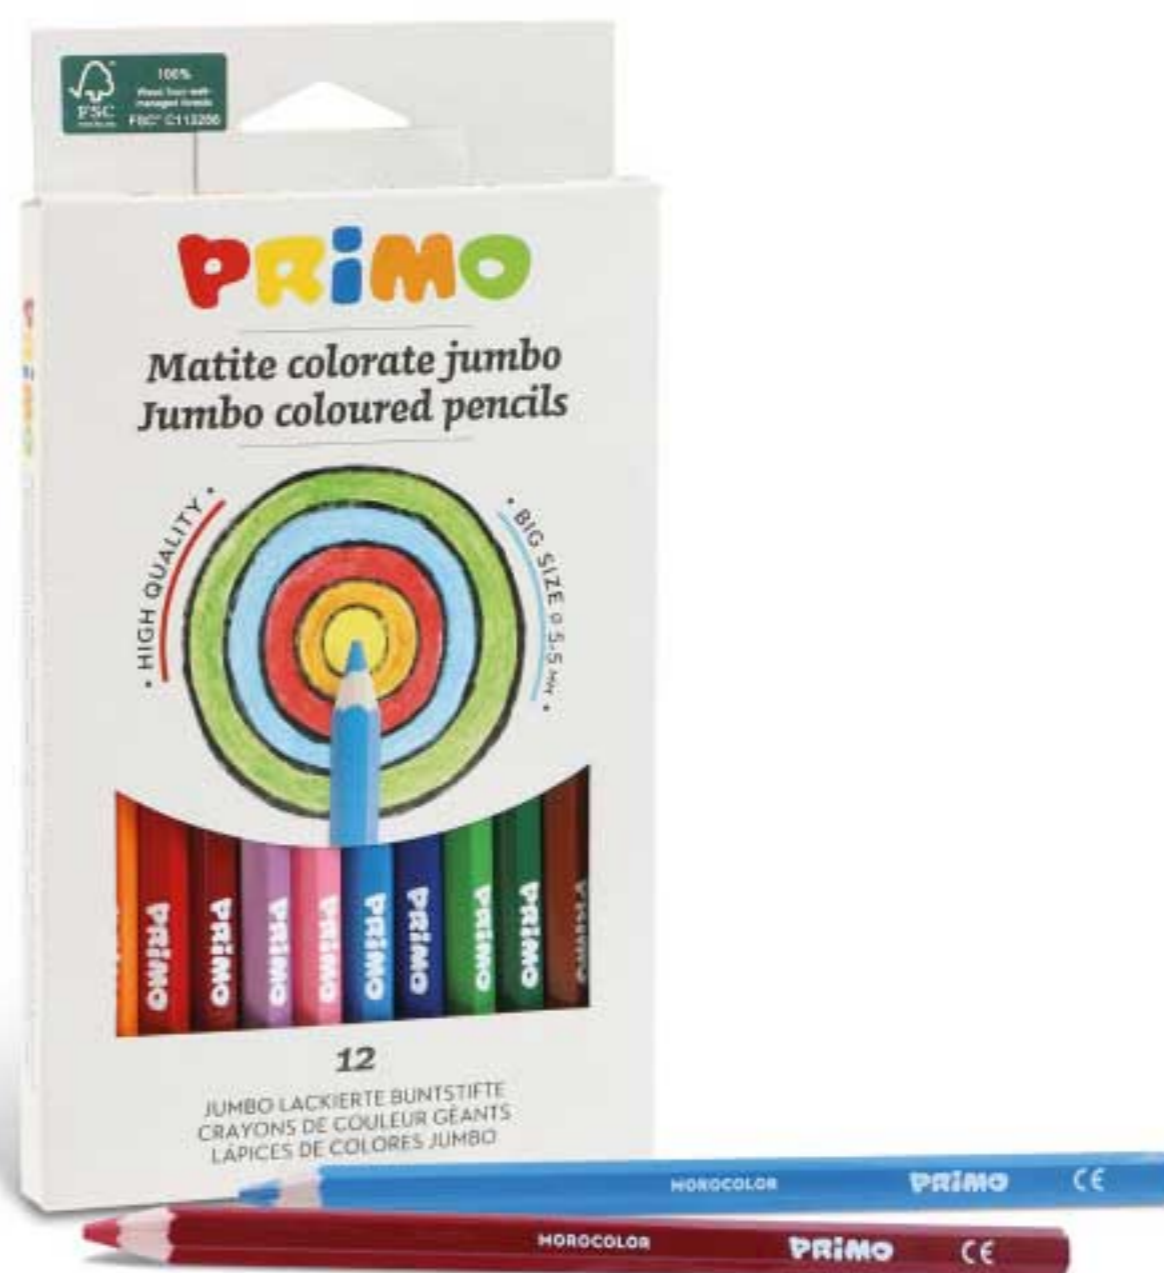

Product size: 15 x 17.5 x 5

Product code: 3314SLIMESSET3

5+

22 jumbo chalks

Includes: 22x jumbo chalks in 7 different colours.

Product size: 12 x 12 x 10

Product code: 0032GC22JC

3+

Jumbo fibre-tip pens

Includes: 12x different coloured fibre-top pens.

Product size: 18 x 17 x 1.5

Product code: 603JUMBO12

3+

Jumbo colouring pencils

Includes: 12x different coloured hexagonal colouring pencils.

Product size: 11.5 x 20.5 x 1.3

Product code: 510MAXI12EFSC

3+

Jumbo wax crayons

Includes: 8x different coloured jumbo wax crayons.

Product size: 11 X 12 X 1.5

Product code: o6o1PC8J

3+

6 wax triangles

Includes: 6x different coloured wax triangles.

Product size: 11.5 X 9 X 1.3

Product code: o74TRI6

3+

12 wax triangles

Includes: Reusable plastic carry case. 12x different coloured wax triangles.