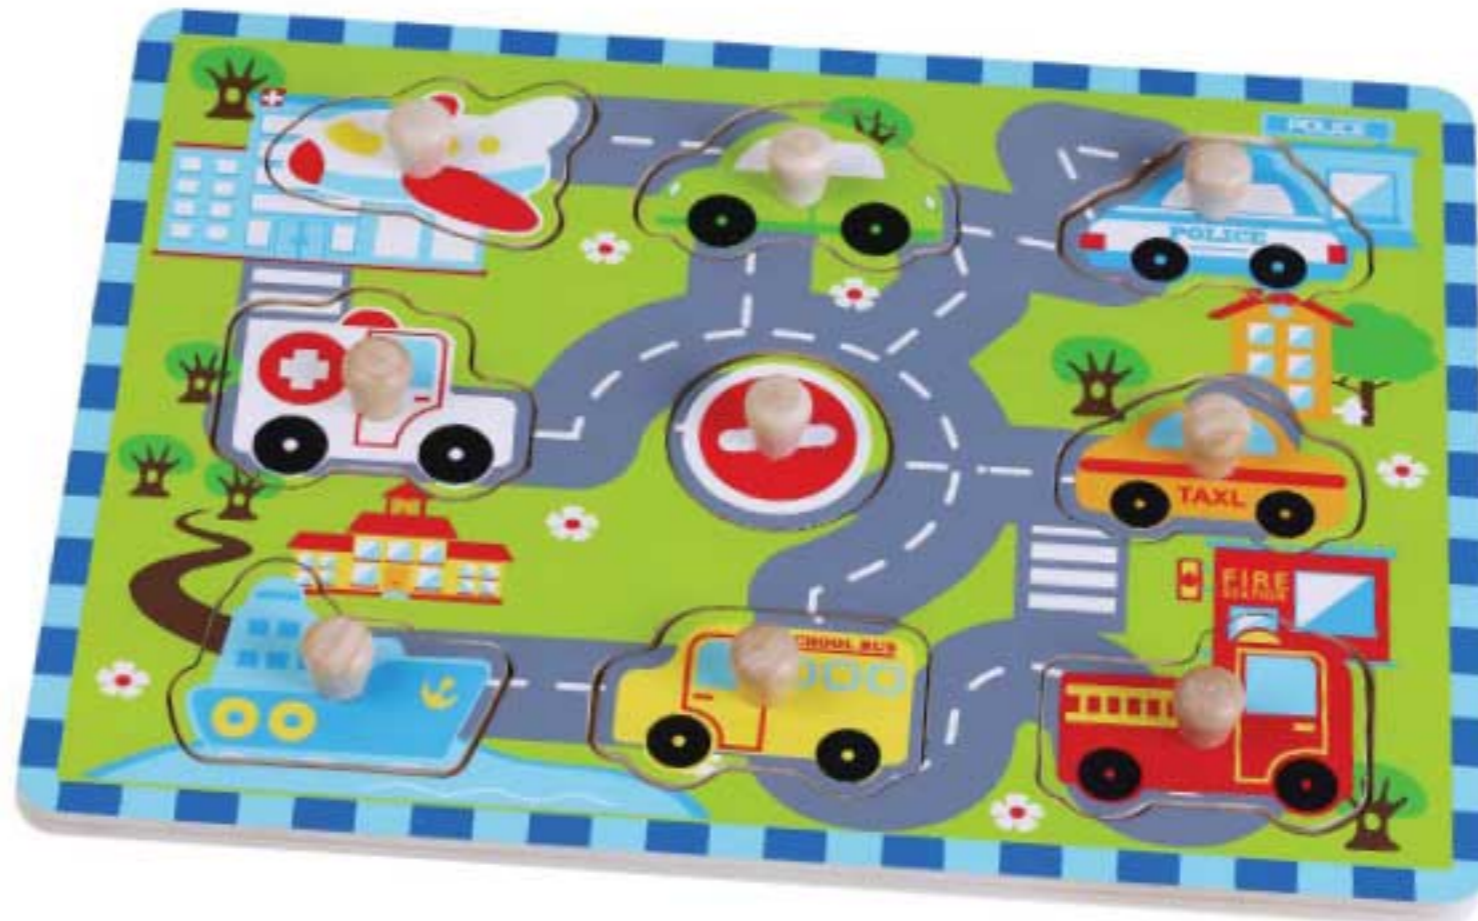

Traffic peg puzzle

Product code: AB6419

Size: 29x21.4x2.3cm

Traffic lacing game

Product code: AB6394

Size: 30x22x3.2cm