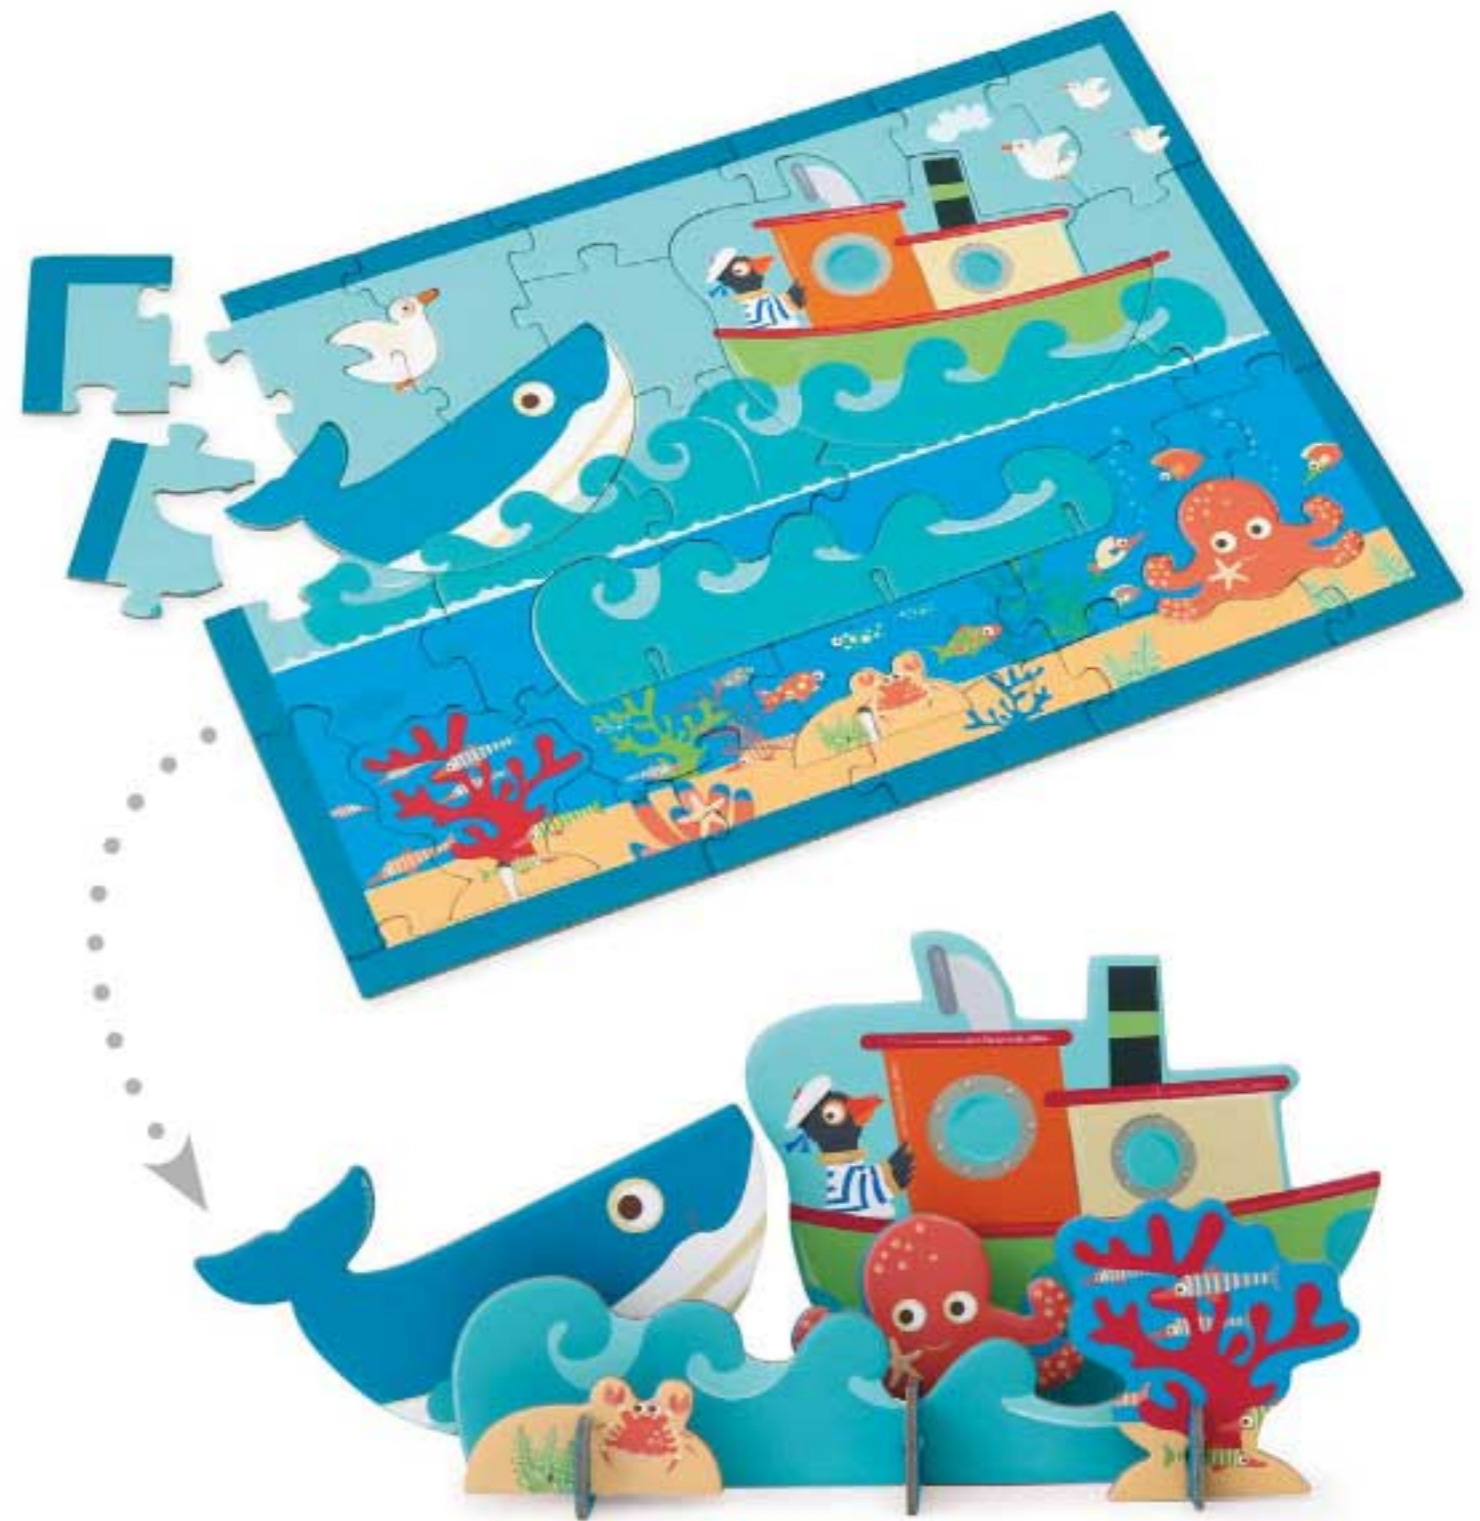

Product size: 25 X 10.5 X 2

Product code: o73TRI12AP

3+

Scratch
EUROPE

2024
COLLECTION

Unveiling the 2024 Scratch Collection – Children’s Puzzles and Games crafted from sustainable cardboard.

As an authentic Belgian brand, Scratch embodies great design, quality, and sustainability. Suitable for children aged 12 months and above, these beautifully designed puzzles and games are made from sustainably sourced card, printed with soya-based inks— an eco-friendly choice for gifting. Exciting additions for 2024 include a jumbo-sized stacking tower featuring savannah animals, larger magnetic puzzles, and a colossal 2-in-1 Dino floor puzzle with 10 starter puzzles, set amidst a breathtaking snowy landscape.

Stacking Tower Jumbo: Savannah

NEW
FOR 2024

Product size: 77 x 17.5 x 17.5cm
Box size: 19 x 19 x 19cm

Product code. 6181226

3D Play Puzzle Ocean

Product size: 33 x 23cm
Box size: 20 x 20 x 4.5cm

Product code. 6181200

3D Play Puzzle Pirate

Product size: 33 x 23cm
Box size: 20 x 20 x 4.5cm

Product code. 6181204

3D Play Puzzle Princess

Product size: 33 x 23cm
Box size: 20 x 20 x 4.5cm

Product code: 6181201

3D Play Puzzle Dino