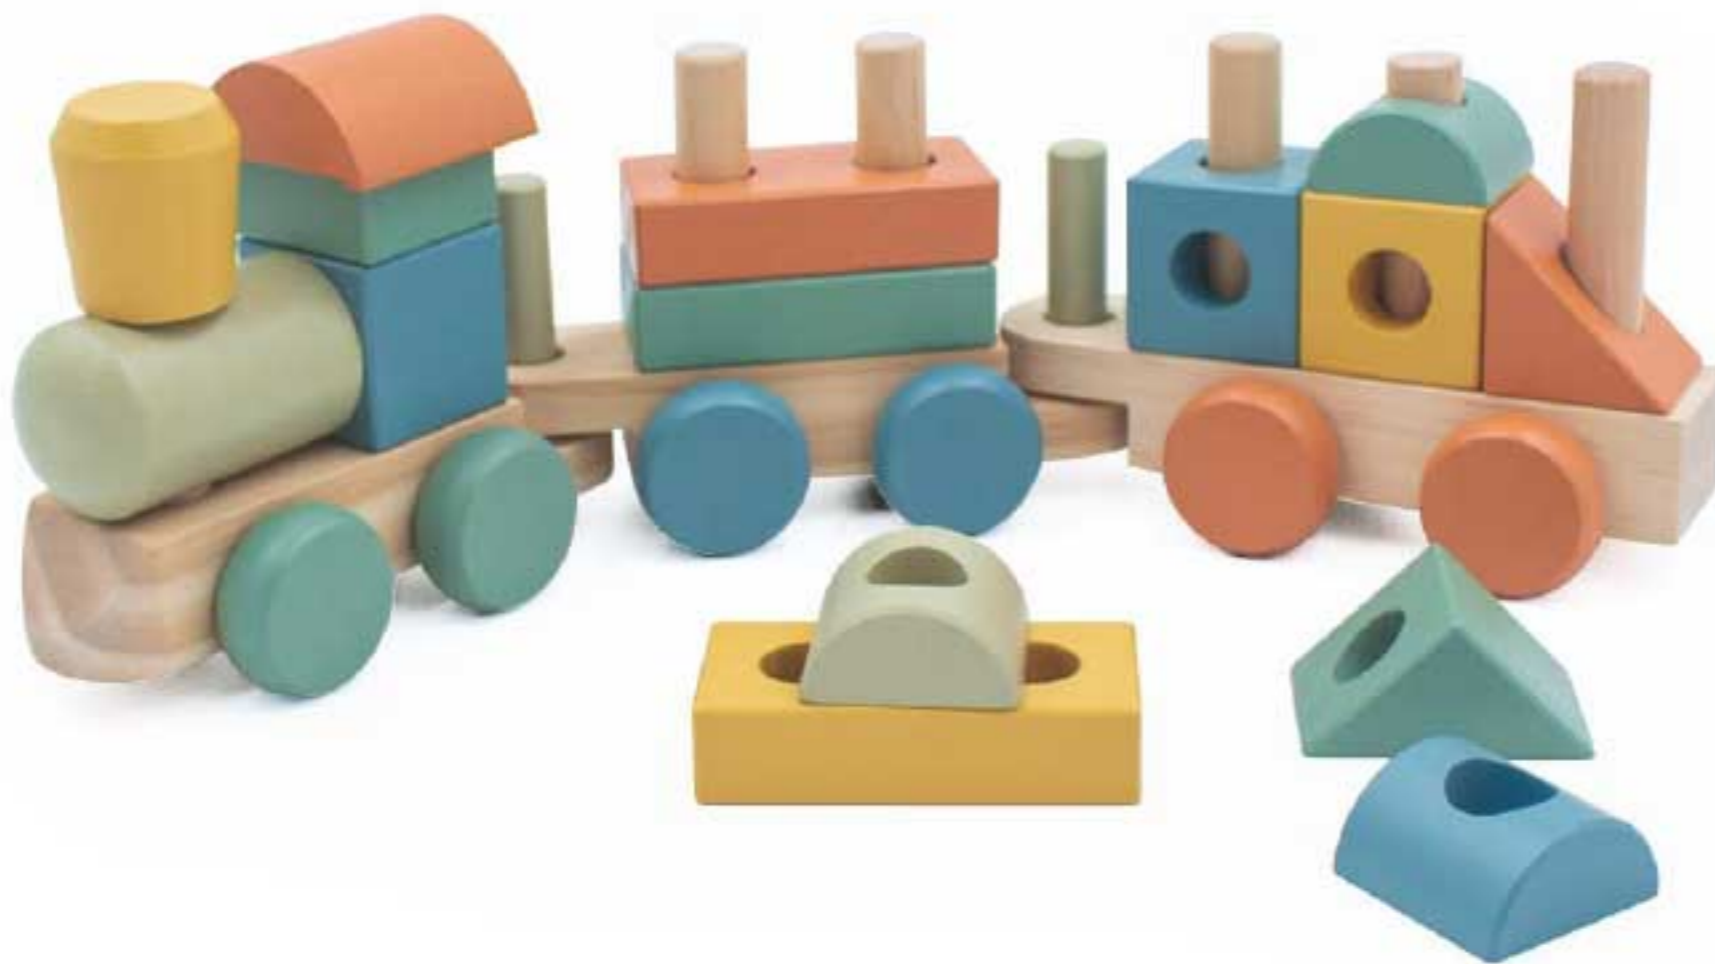

Retro block set with tray

Product code: JU2375-2
Size: 26x26x4.5cm