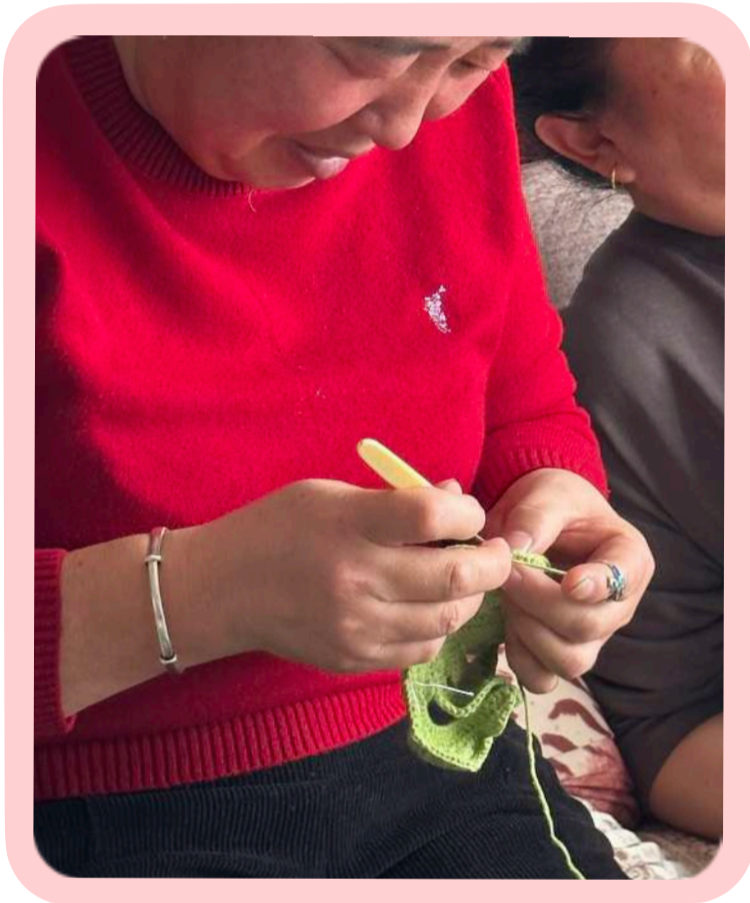

STORY OF OUR TEAM

We promise all the flowers are ethically sourced and made. All flowers are made of cotton and vegan friendly.

Image used upon members' approval

The Way to You is a community project involving 70+ members of unemployed moms, housewives and elders living in rural areas.

Our Pledge:

The Way to You is dedicated to providing stable income and fostering a sense of dignity and community among its members. Each stitch embodies hope and solidarity, transforming everyday yarn into symbols of strength and support. They value the quality of their unique crochet flowers, ensuring that the beauty and intricacy of each piece endure through time. The love and memories imbued within them are sent with forever captured heartfelt moments and deep connections.

**100%
HANDMADE
&
100%
LOVE**