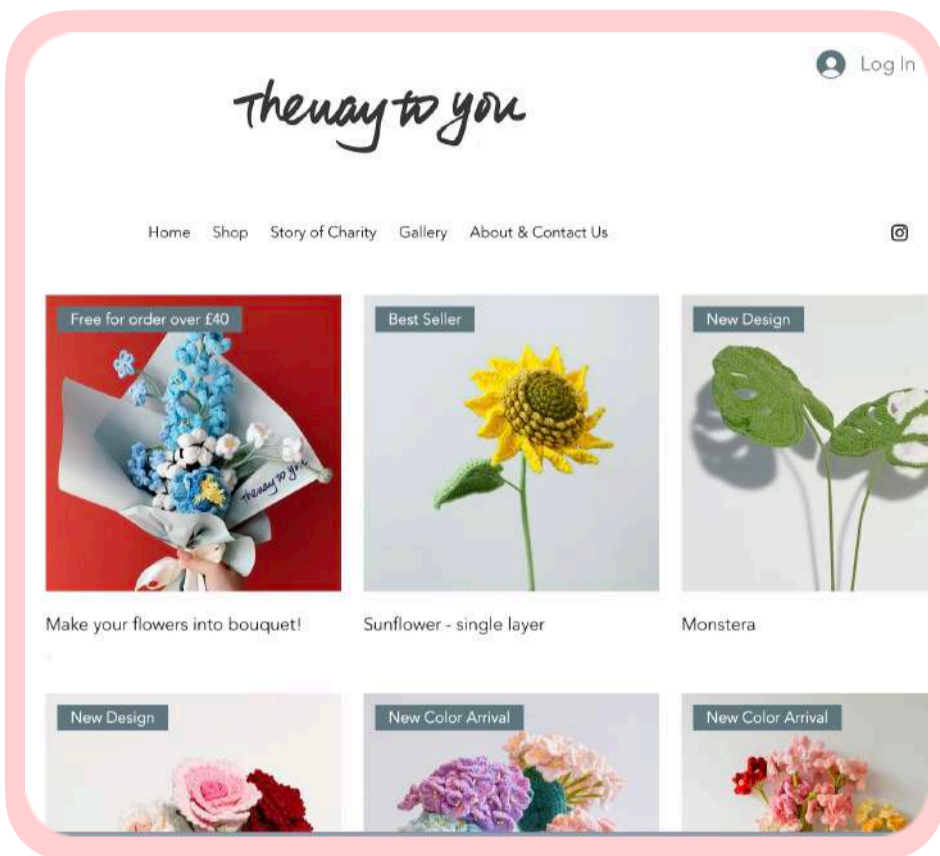

RRP: £7

Color options:

FOLIAGE

Smooth Willow

RRP: £7.5

Color options:

Oak Leaf

RRP: £9.5

Color options:

Clover

RRP: £7

Color options:

Fairy Leaf

RRP: £9

Color options:

CONTACT US