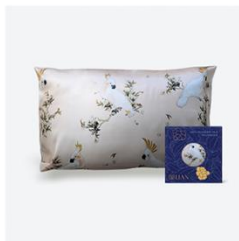

Closure Type: Envelop Shape

Size: 48×74 cm (approx. 19"×29")

Code# LPCBBWPM46

USD \$48

Birdsong Garden

Charming bird-and-bloom prints evoke a romantic, nature-filled escape with East Asian flair.

Olive Finch

Material: 100% Mulberry Silk,
22 Momme

Closure Type: Envelop Shape

Size: 48×74 cm (approx. 19"×29")

Code# LPCBGOF24

USD \$48

Golden Cockatoo

Material: 100% Mulberry Silk,
22 Momme

Closure Type: Envelop Shape

Size: 48×74 cm (approx. 19"×29")

Code# LPCBGGC25

USD \$48

Suncrest Parrot

Material: 100% Twill Weave Silk,
25 Momme

Closure Type: Envelop Shape

Size: 48×74 cm (approx. 19"×29")

Code# LPCBGSP26