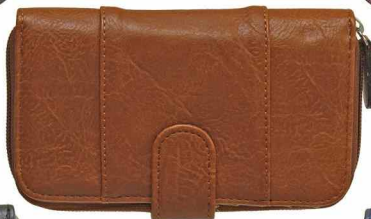

NV500 - £5.50

BLACK, NAVY, TAN, GREY, HEATHER

16x4x9cm