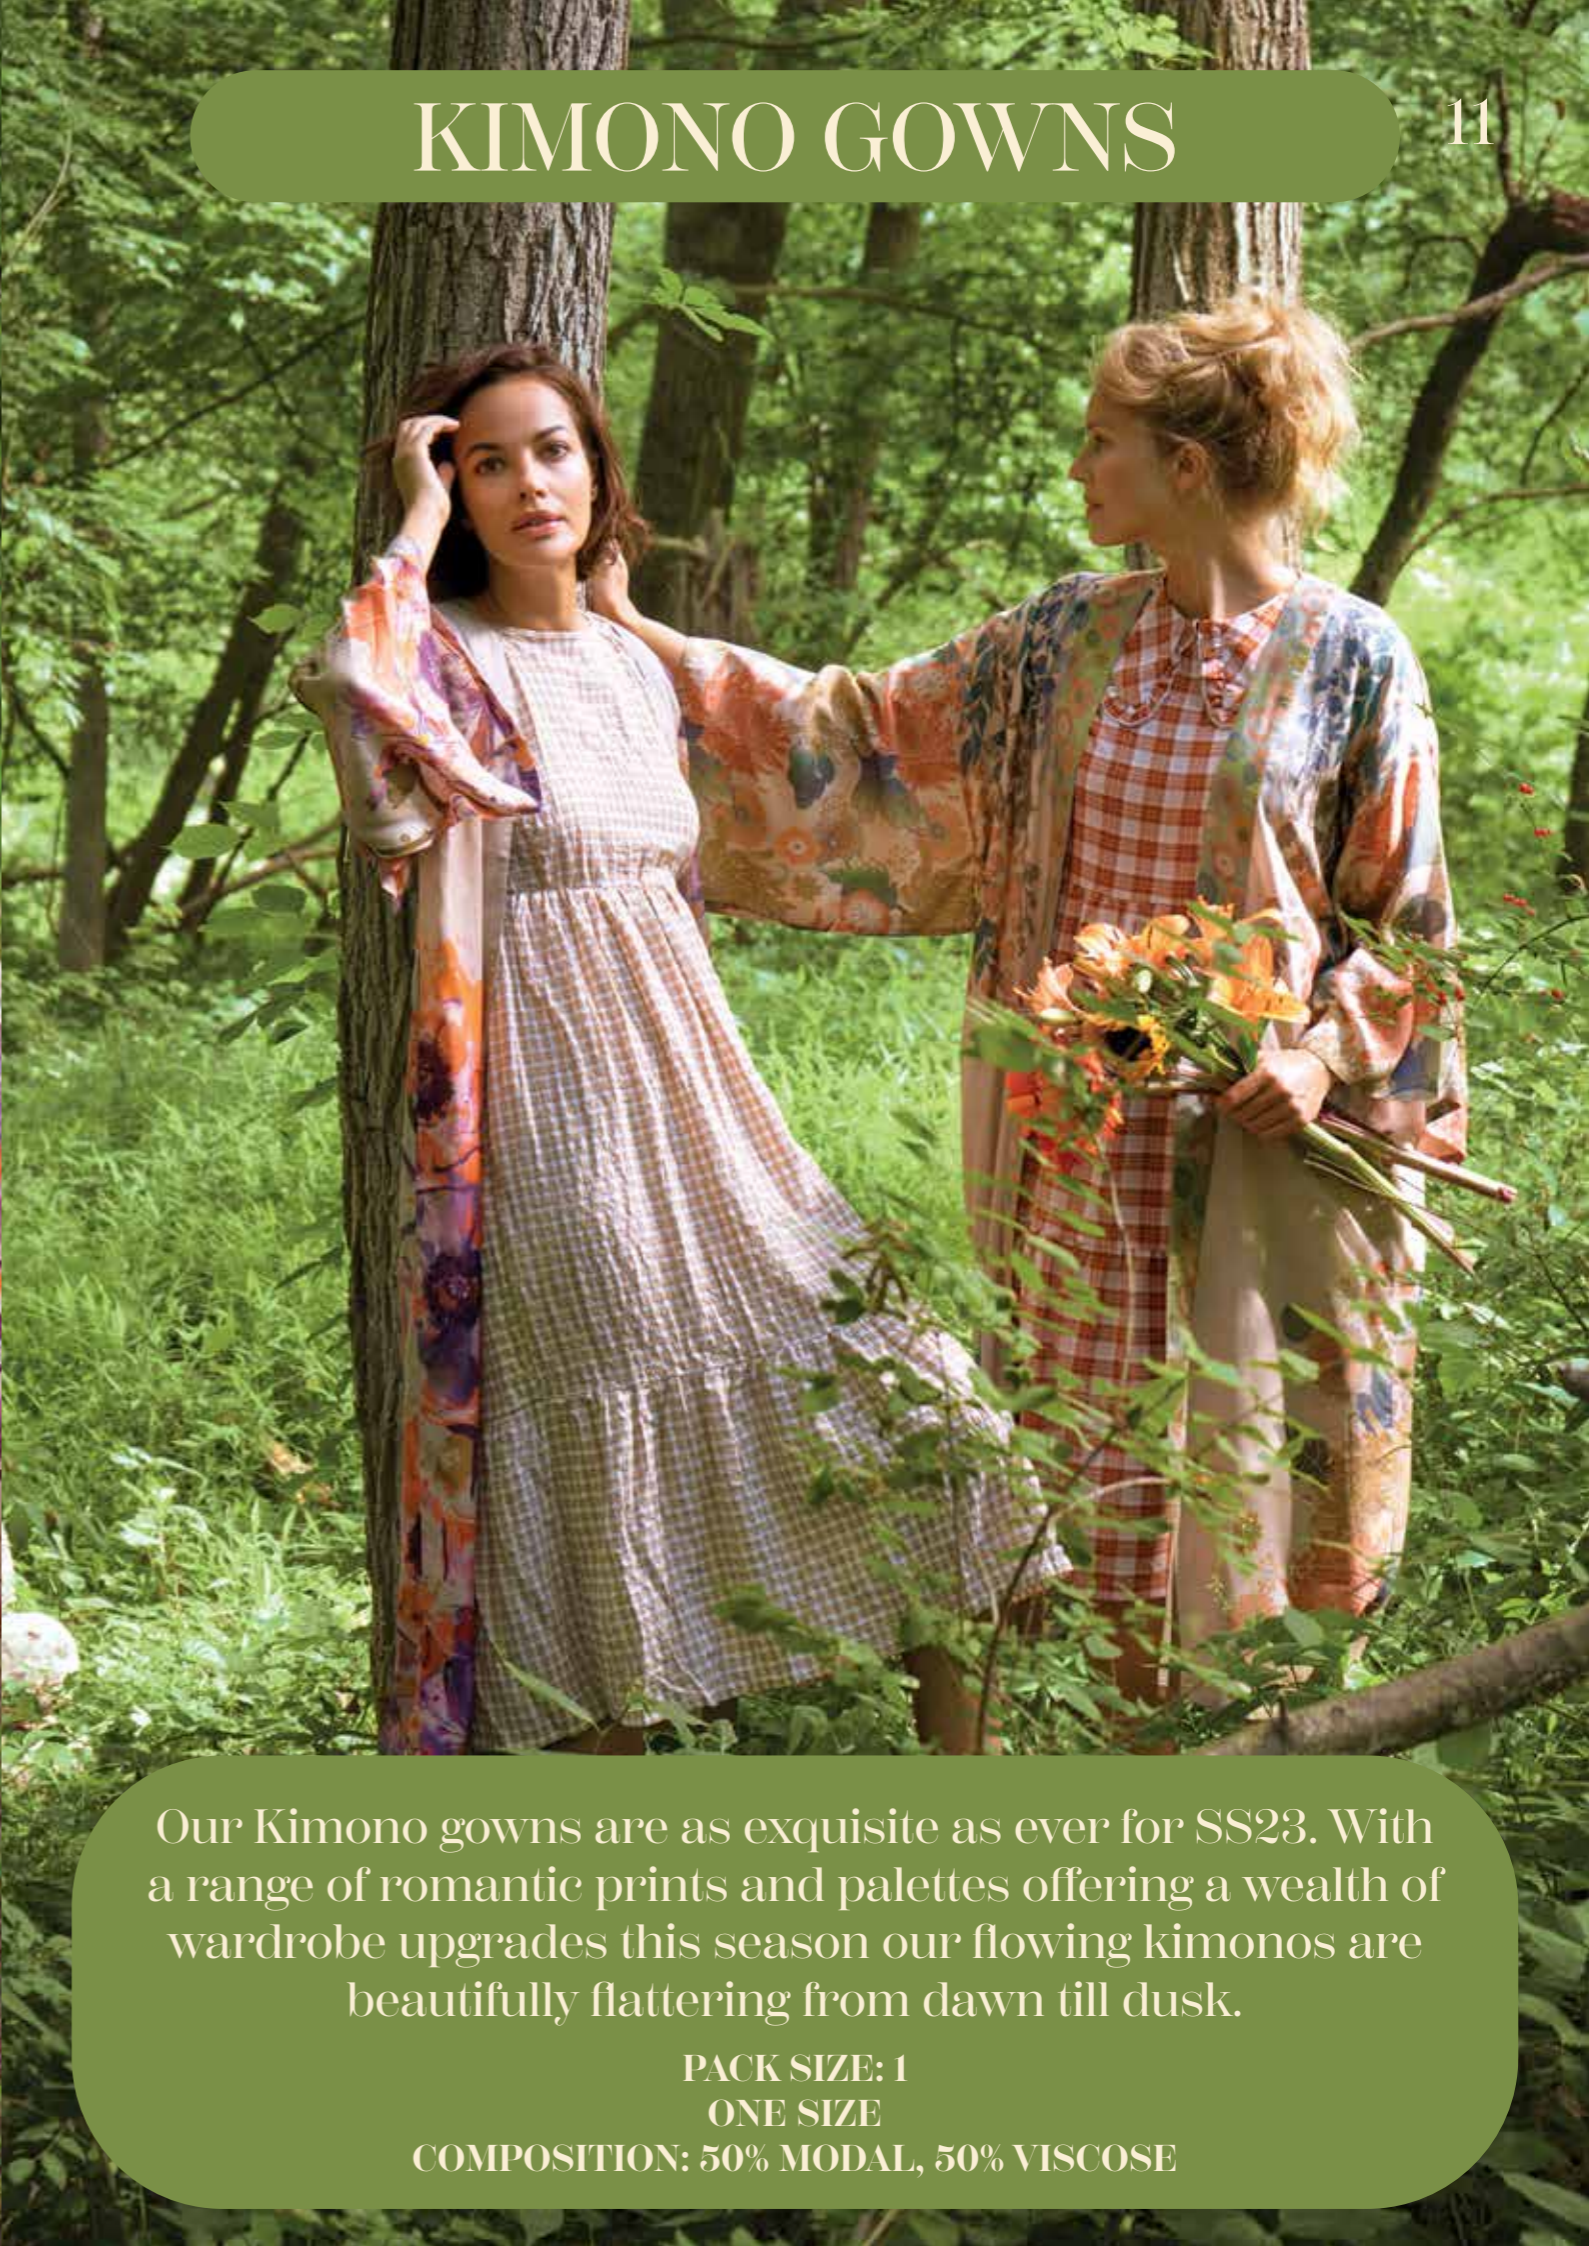

Our Kimono gowns are as exquisite as ever for SS23. With a range of romantic prints and palettes offering a wealth of wardrobe upgrades this season our flowing kimonos are beautifully flattering from dawn till dusk.

PACK SIZE: 1
ONE SIZE

COMPOSITION: 50% MODAL, 50% VISCOSE