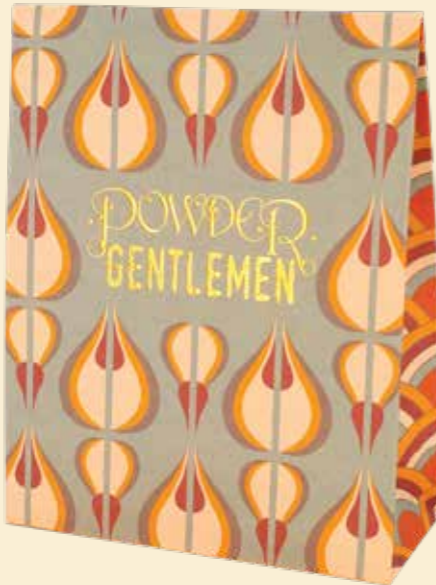

MEN'S SOCKS

MEN'S 8-12 UK
**COMPOSITION: 65%BAMBOO/15%COTTON/
10%NYLON/10%ELASTANE**
PACK SIZE: 3

**I'm free with all
men's socks!**