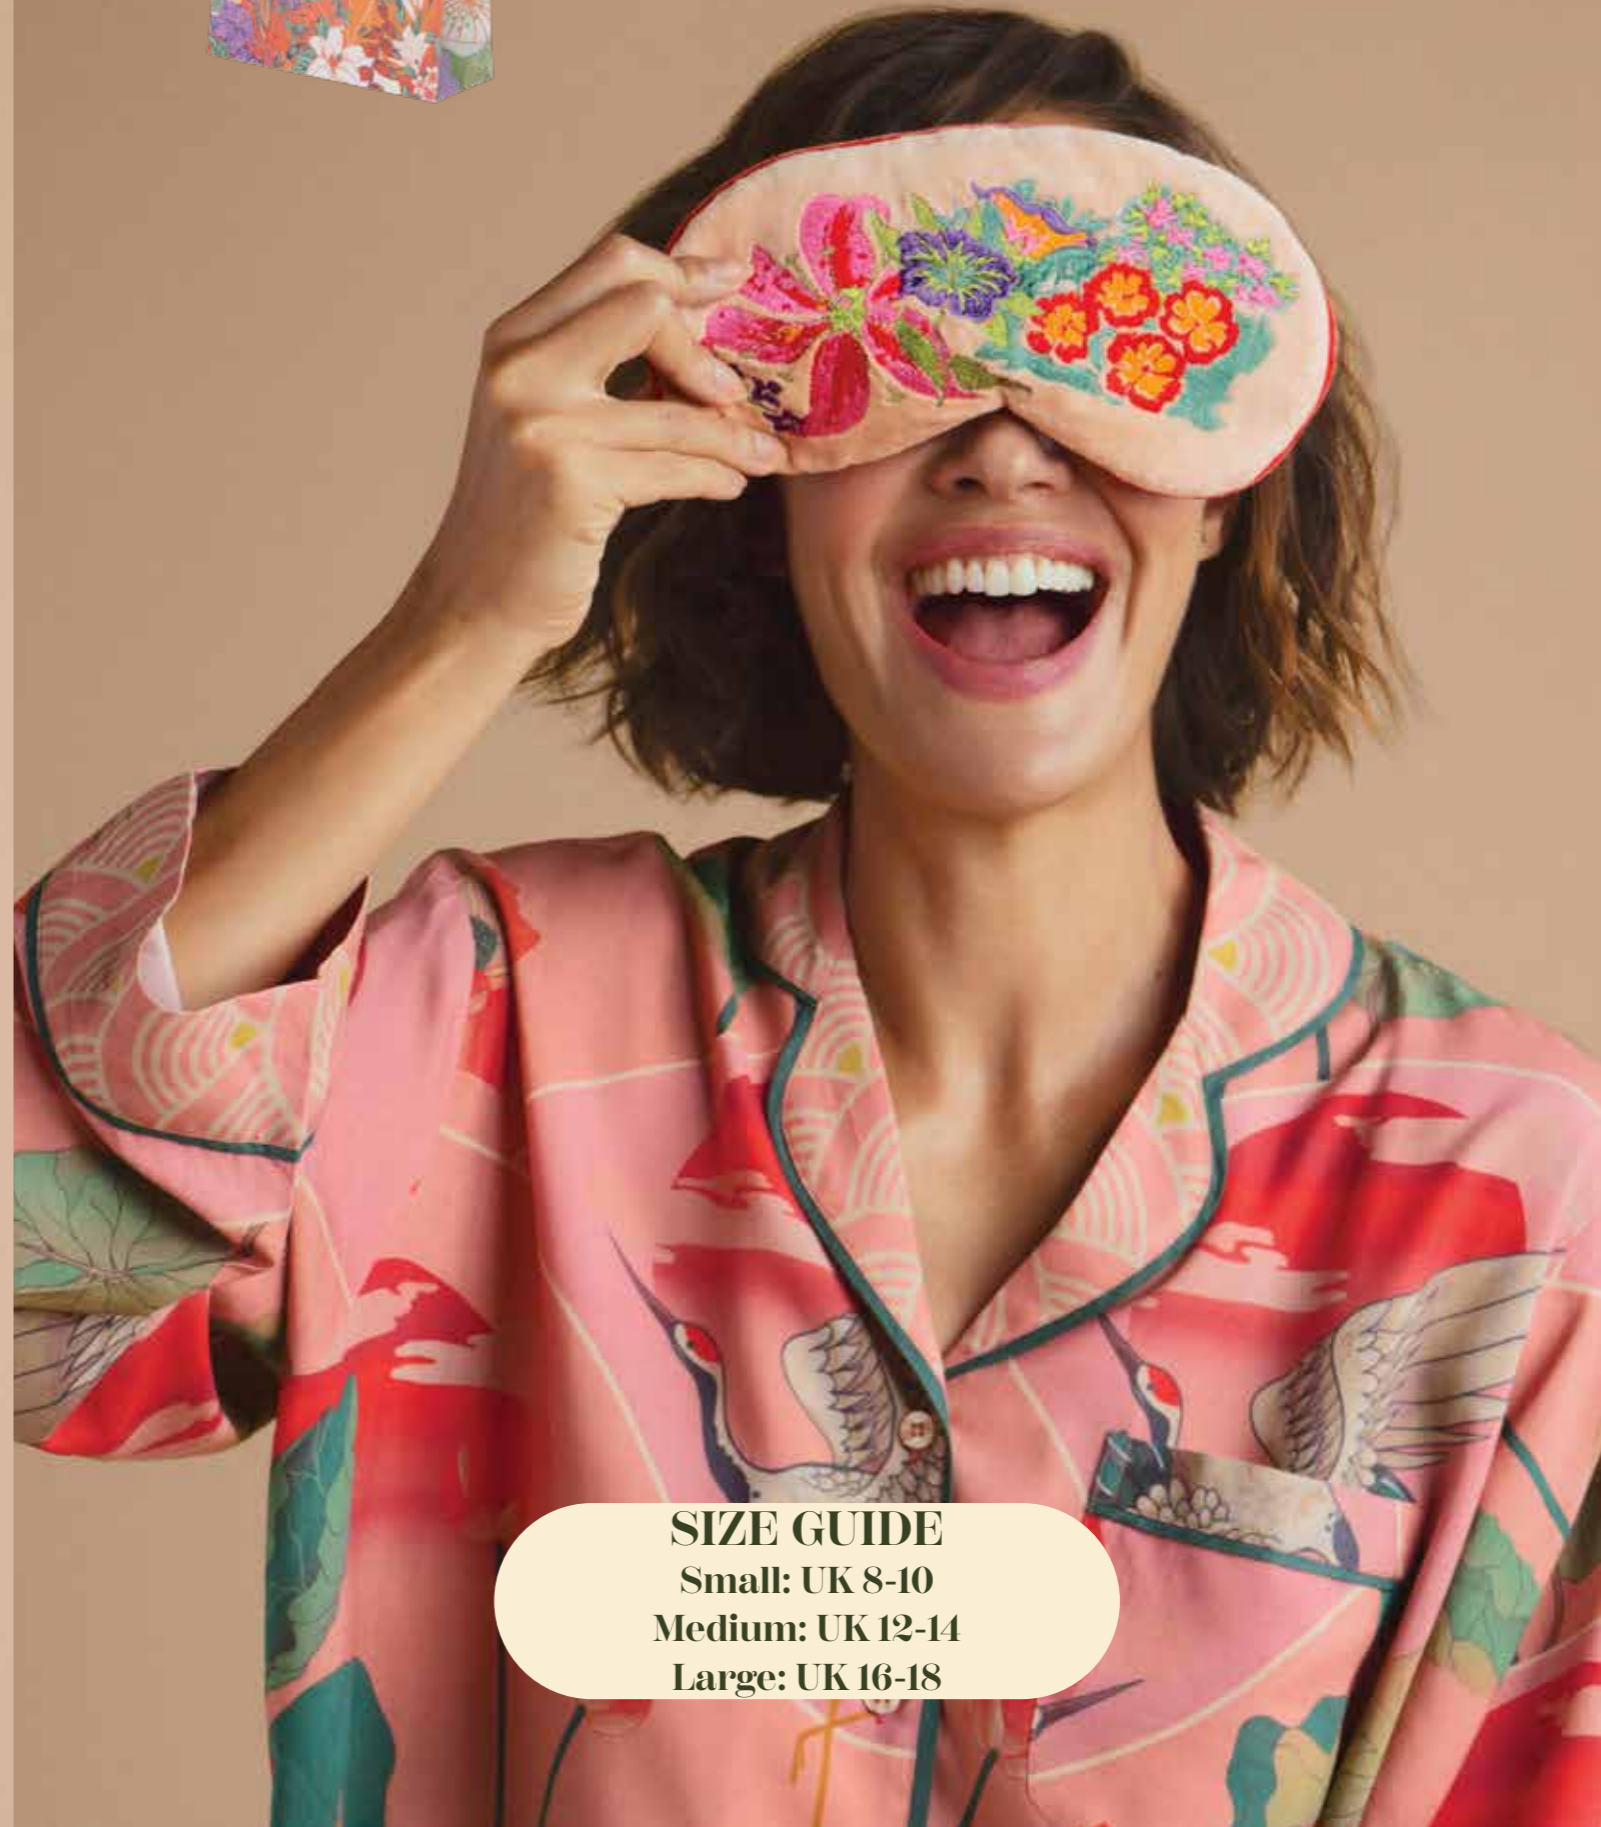

SUMMER PYJAMAS
CRANE AT SUNRISE, PETAL
PRICE: £24.16

I'm free with all pyjamas!

SIZE GUIDE
Small: UK 8-10
Medium: UK 12-14
Large: UK 16-18

SIZING INFORMATION

PACK SIZE: 1
COMPOSITION: 100% MODAL

S

CPJS1

M