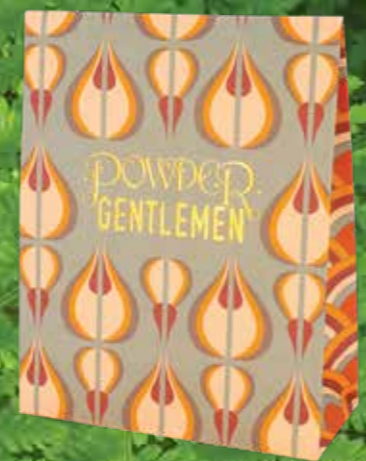

CHARMING CHEETAH, NAVY
PRICE: £3.54
SKU: MSOC117

LE GRAND TOUR, RASPBERRY
PRICE: £3.54
SKU: MSOC118

BBQ BUDDY, NAVY
PRICE: £3.54
SKU: MSOC115

CHARMING CHEETAH, RASPBERRY
PRICE: £3.54
SKU: MSOC116

LE GRAND TOUR, TANGERINE
PRICE: £3.54
SKU: MSOC119

LEOPARD PRINT, LAVENDER
PRICE: £3.54
SKU: MSOC120

LEOPARD PRINT, RACING GREEN
PRICE: £3.54
SKU: MSOC121

SPEEDY BEAR, ICE
PRICE: £3.54
SKU: MSOC122

SPEEDY BEAR, BANANA
PRICE: £3.54
SKU: MSOC123

I'm free with all men's socks!