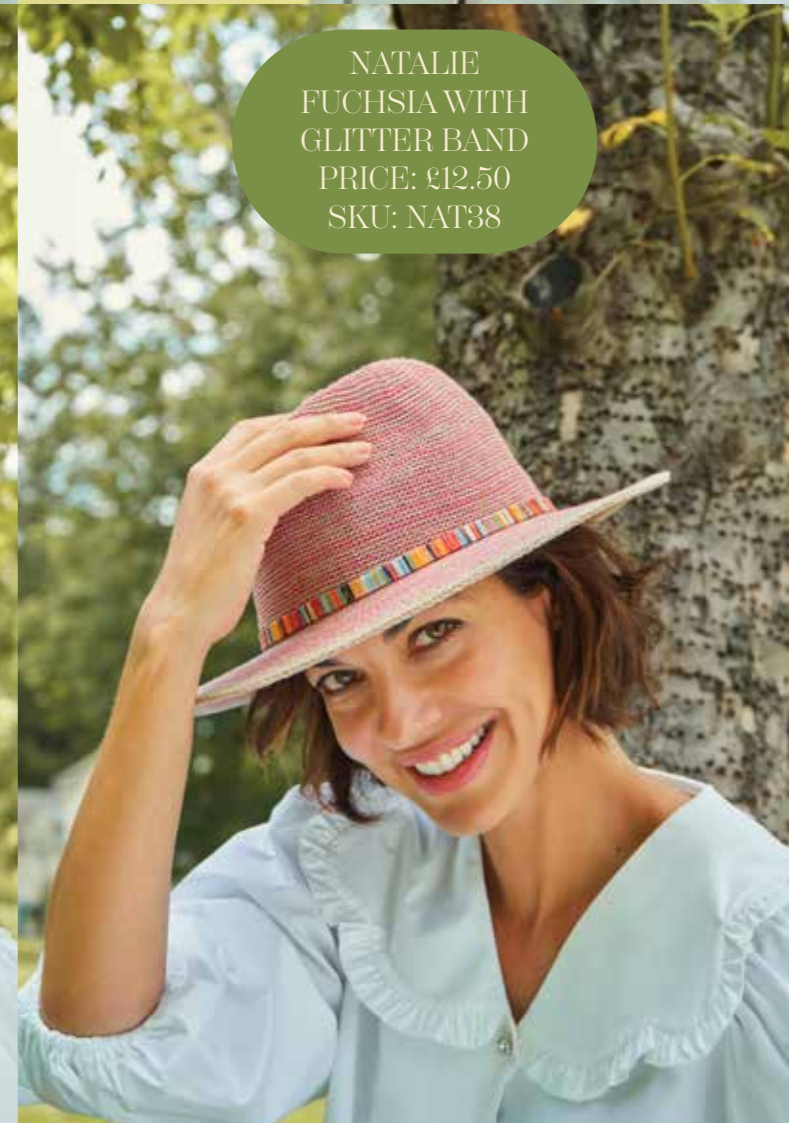

NATALIE
SLATE WITH
GLITTER BAND
PRICE: £12.50
SKU: NAT35

NATALIE
TEAL WITH
GLITTER BAND
PRICE: £12.50
SKU: NAT36

NATALIE
OCHRE WITH
SUEDE BAND
PRICE: £12.50
SKU: NAT37

NATALIE
FUCHSIA WITH
GLITTER BAND
PRICE: £12.50
SKU: NAT38