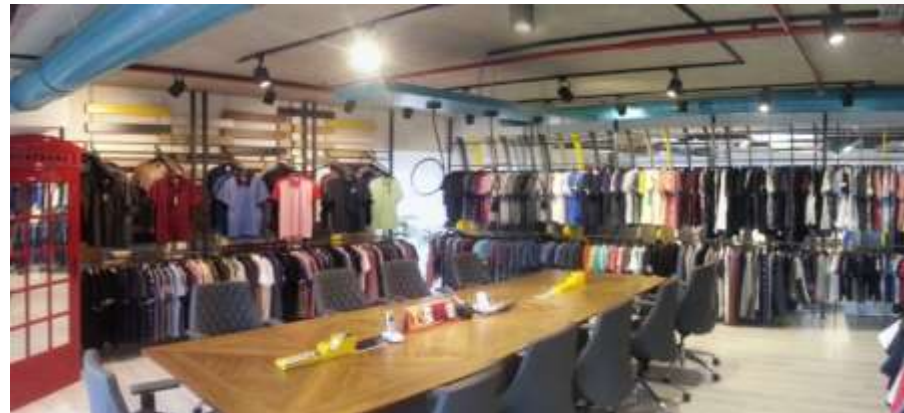

1) ISTANBUL OFFICE

Role: Supplier & Design Consultant.

Establishment: 1988

Total Production Capacity :

250.000 pcs/month

Leadtimes:

6-8 weeks for solids

8-10 weeks for yarn dyed and jacquards