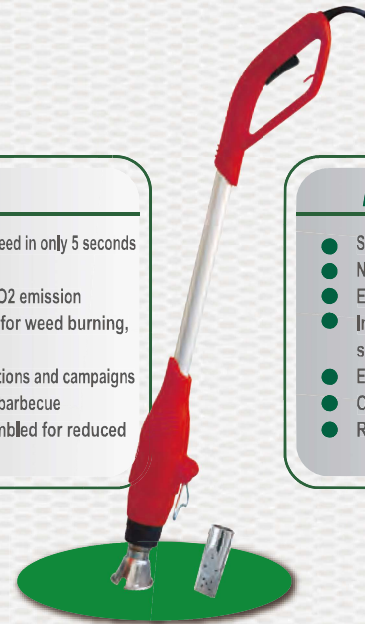

PTWB2000B

AC 220-240V~ 50 Hz

1600W or 2000W

Max. temperature
600 °C

2 setting:
600 °C - 550 L/min.

Features

- Simply destroy weeds by heating weed in only 5 seconds
- No fuels needed
- Eco-friendly: no chemicals, no CO2 emission
- Includes Concentration nozzle for weed burning, support hook
- Economic D-handle for comfort use
- Optional BBQ nozzle to light the barbecue
- Robust handle tube