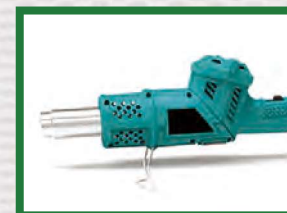

5 NOZZLES

Features

The electrical weed burning system is intended primarily for heat weed disposal, ecologically, environmentally friendly, without use chemicals, destroy the weeds by heating within 5 seconds, innovative design and design allows precise focus on weeds without risk damage to surrounding plants and soil without the use of gas and open fire, remove weeds eg on outdoor stairs, entrances, pavements, paths, terraces, garage entrances, parking places, sandboxes, outdoor walls, etc