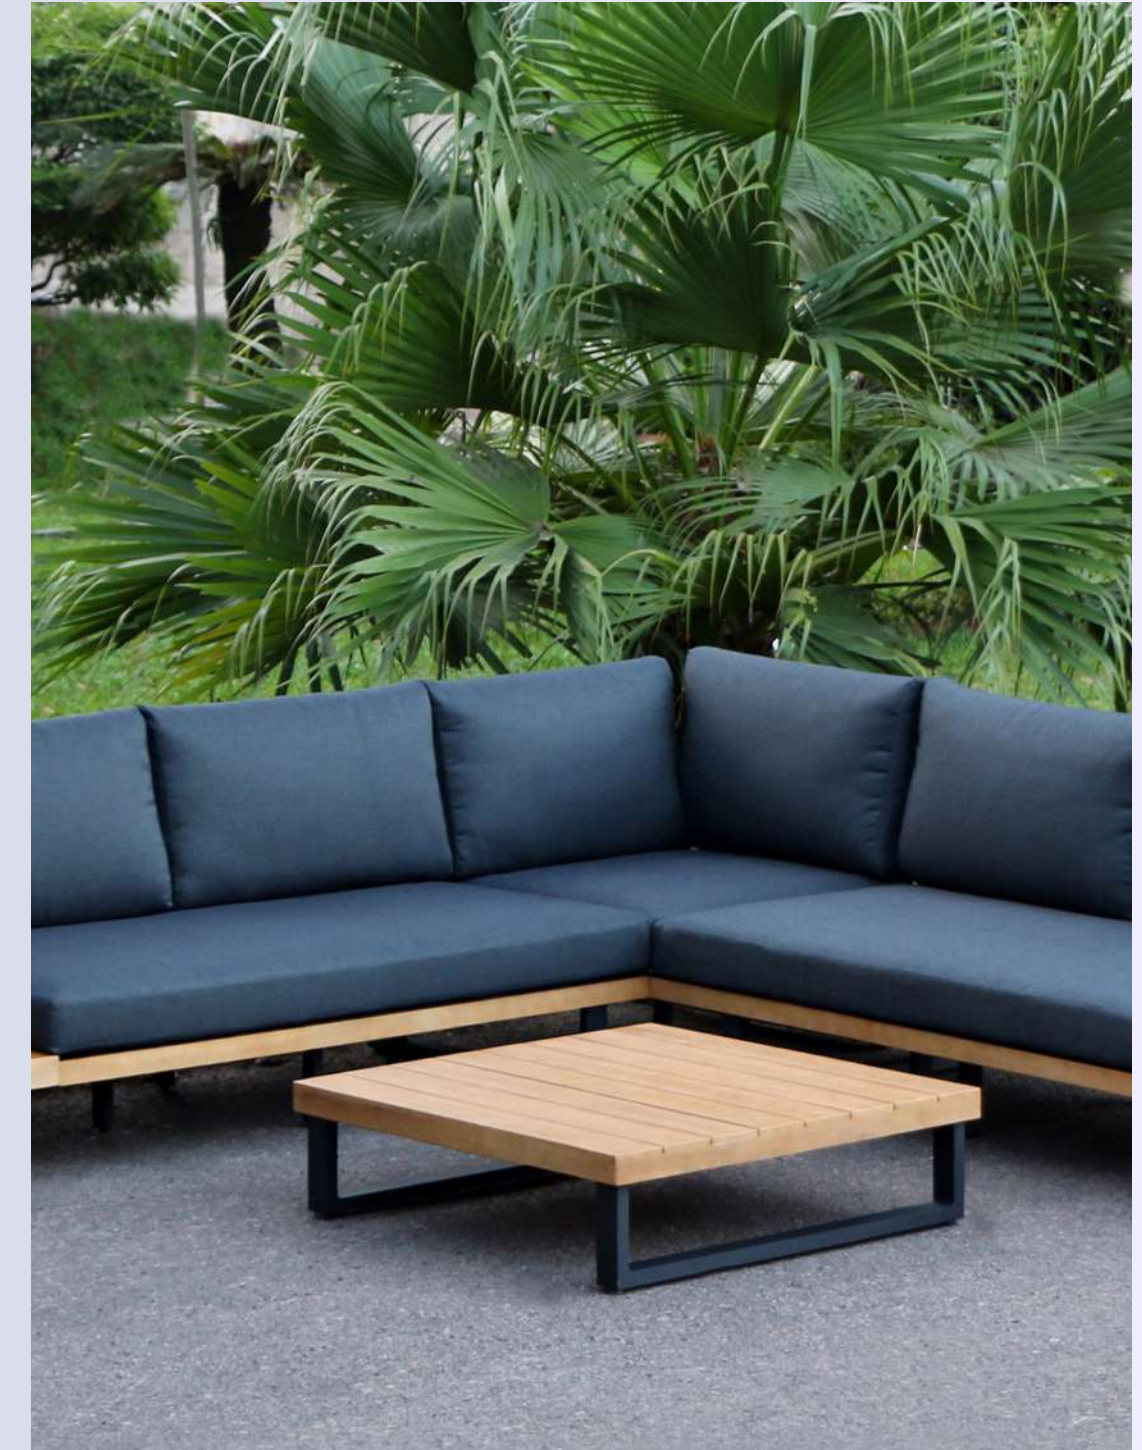

ALUMINIUM COLLECTION

The aluminum used in our products finds itself to be the ideal material for outdoor furniture as it is sturdy, durable, cost-effective, and recyclable. It also has many design possibilities due to it being easily manipulated into different shapes.

Aluminum has properties that make it not susceptible to UV damage, rain corrosion, or heat and cold absorption, therefore preventing the furniture from being damaged or from becoming too hot or cold to sit on.