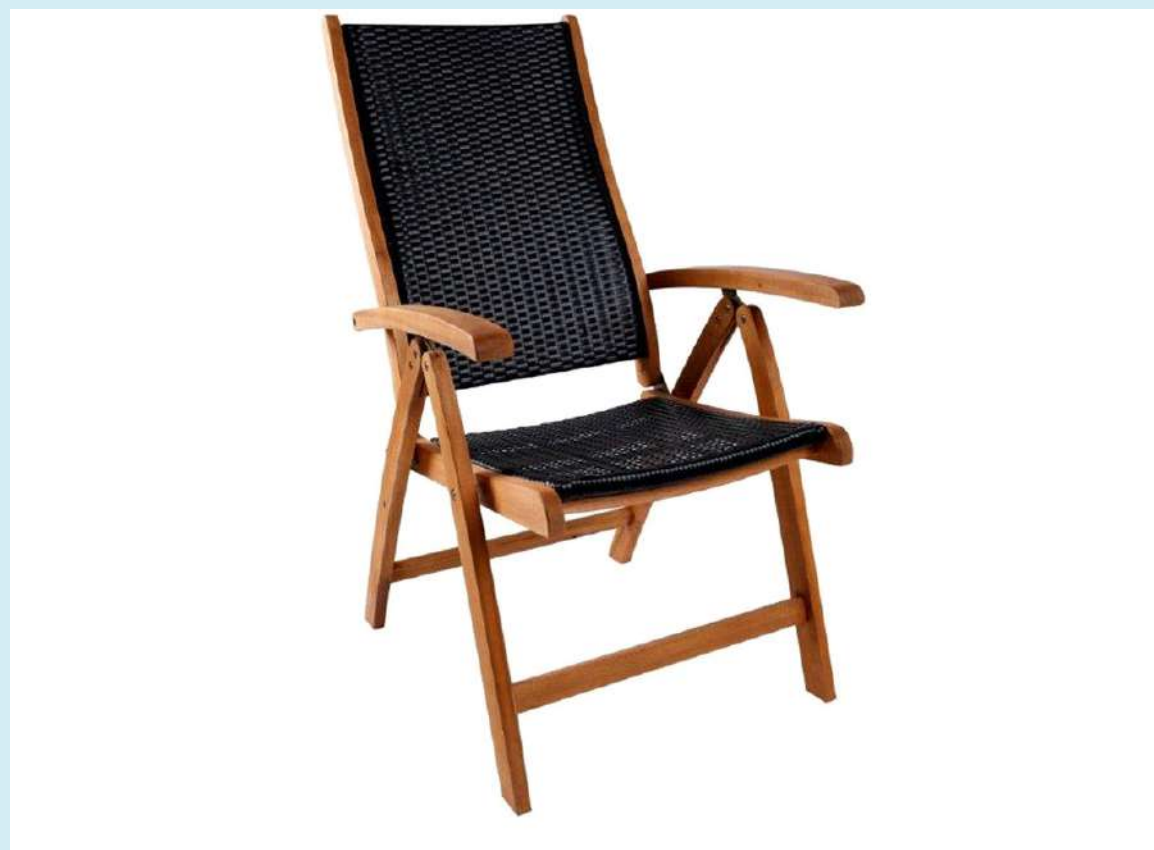

WV13-CP2002

Code	Name	L (cm)	W (cm)	H (cm)	Loading 40HC
WV13-CP2002	Folding chair FSC Acacia Seat & back : 7mm flat wicker Finish: Oil color	58	63	112,3	481