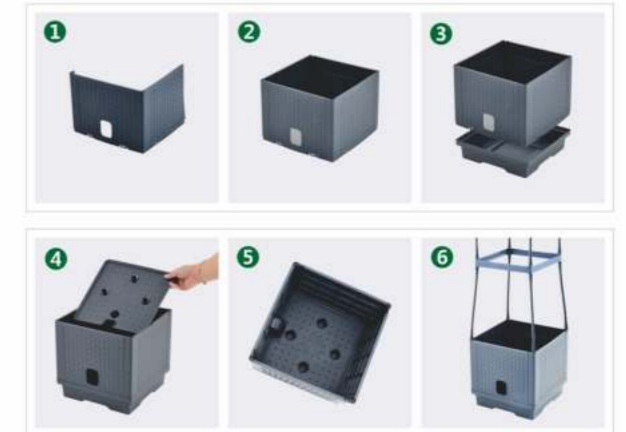

TY018018B

Plant tower

Item No	packing	pcs	Carton size	pcs/40HQ
TY018018B	Color Box	12		

PATENTED

- Perfect growing for all Climbing-Plants, Such as tomato, cucumber, bean, Rose etc.
- Easy mounting
- 16 L container Volume
- 2 L water storage
- Product size:25x25x105cm
- Including four square supports for perfect stability