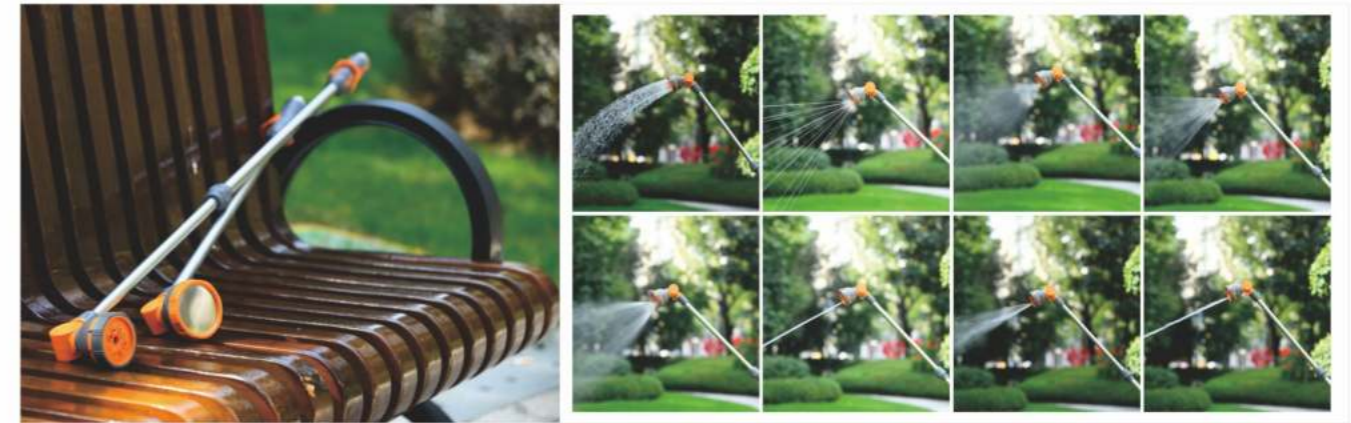

Item No	packing	pcs	Carton size	pcs/40HQ
TY1082S	tie on card	48		

TY1041S

Adjustable Spray Gun Set

Item No	packing	pcs	Carton size	pcs/40HQ
TY1041S	tie on card	48		

TY1042S

8 Pattern Spray Gun Set

Item No	packing	pcs	Carton size	pcs/40HQ
TY1042S	tie on card	48		