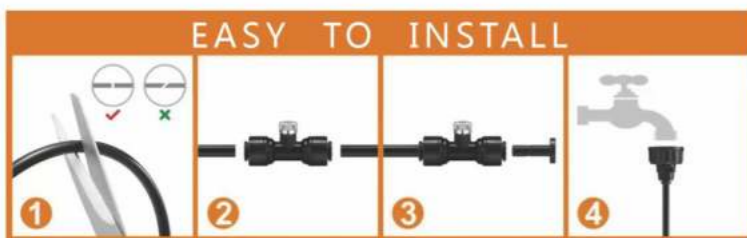

TY9415BC

Cooling Mist Kit 15m

Item No	packing	pcs	Carton size	pcs/40HQ
TY9415BC	Color Box	12	40X40X22cm	

- TY9415BC includes:
- Tube: 4x6mm, 50ft(15M)
 - Brass Misting Nozzles: 8pcs
 - End cap: 1pc
 - Hanging snap clips: 8pcs
 - Pipe clip: 8pcs
 - Tap Adaptor & washer: 1pc
 - Water Pressure: 30psi-60psi(2-5kgs)