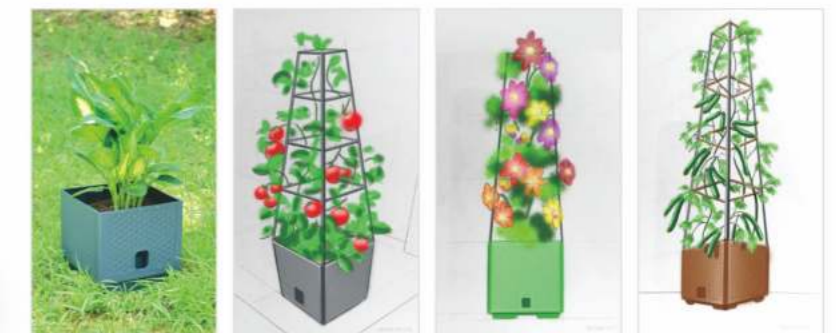

TY018018B

Plant tower

Item No	packing	pcs	Carton size	pcs/40HQ
TY018018B	Color Box	12		

PATENTED

- Perfect growing for all Climbing-Plants, Such as tomato, cucumber, bean, Rose etc.
- Easy mounting
- 16 L container Volume
- 2 L water storage
- Product size:25x25x105cm
- Including four square supports for perfect stability