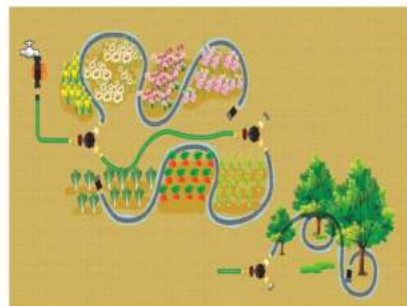

PATENTED

TY9350 TY9350A

Flat Soaker Hose 50M

Item No	packing	pcs	Carton size	pcs/40HQ
TY9350	Color label+ Plastic shrink	4		

- TY9350 Includes:
- 50M Flat soaker hose
 - 1/2" hose connectors 1pc
 - 1/2" waterstop hose connector 1pc
 - TY9350A is American type.