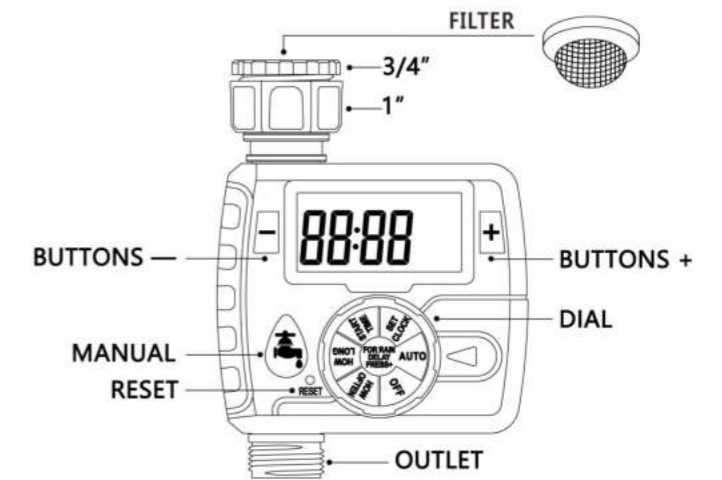

TY701 Automatic Digital Timer

Item No	packing	pcs	Carton size	pcs/40HQ
TY701	Color Box	12		

TIMER FEATURES

- DIAL: Rotate the dial to customize your watering schedule
- +/- BUTTONS: Use these buttons to adjust time and system setup
- MANUAL: Press to water manually or to clear programming
- RESET: Press to clear all programming
- AUTO: Timer waters according to your customized schedule
- SET CLOCK: Set the time of day
- START TIME: Select what time you would like to start watering
- HOW LONG: Determine how long to water
- HOW OFTEN: Choose how often you will water
- OFF: Turn off all watering