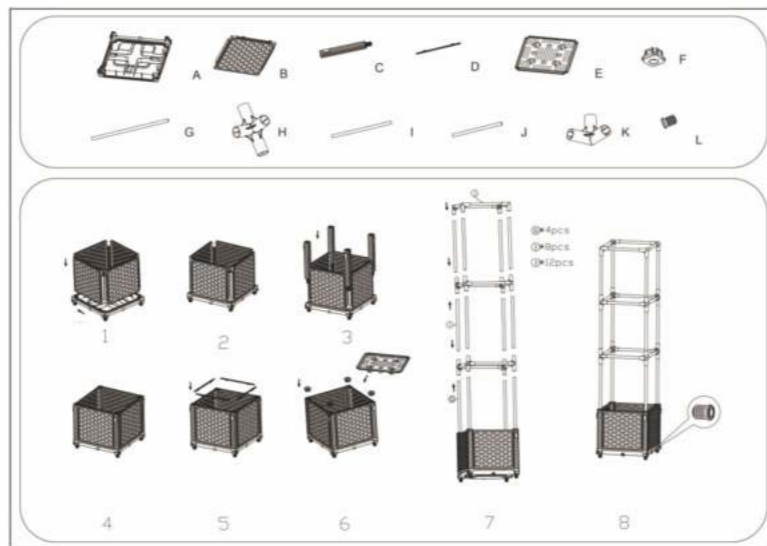

TY018018C

Plant tower

Item No	packing	pcs	Carton size	pcs/40HQ
TY018018C	Color Box	10		

- Perfect growing for all Climbing-Plants, Such as tomato, cucumber, bean, Rose etc.
- Easy mounting
- 16 L container Volume
- 2 L water storage
- 105 cm Height
- Including four square supports for perfect stability