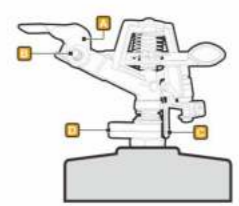

Item No	packing	pcs	Carton size	pcs/40HQ
TY2018	tie on card	48		

Maximum Coverage Diameter
26m

TY2016

Deluxe Metal Pulsating Sprinkler with Tripod

Item No	packing	pcs	Carton size	pcs/40HQ
TY2016	color box	6		