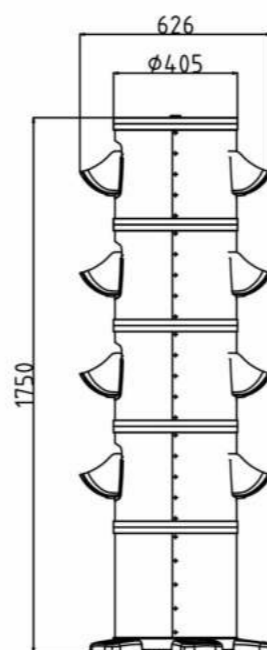

Item No	packing	pcs	Carton size	pcs/40HQ
TY7017C	Tie On Card	96		

TY7028C

1" Brass Female Tap Adaptor

Item No	packing	pcs	Carton size	pcs/40HQ
TY7028C	Tie On Card	96		

TY-ZST-01

Display Tower

Item No	packing	pcs	Carton size	pcs/40HQ
TY-ZST-01				