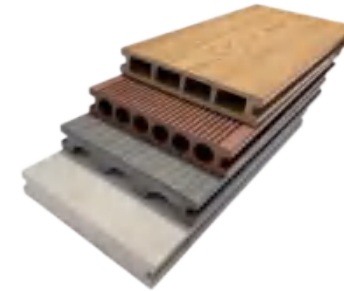

Dig Fence

GARDEN FENCE

Curved Welded Panel

GARDEN FENCE

Height	0.8 - 2.5 m 2.0 m, 2.5 m etc.
Opening	50 x 150 mm, 50 x 200 mm, 100 x 200 mm etc.
Wire Diameter	3 mm, 4 mm, 5 mm, 6 mm etc. Hot-dipped galvanized Chromate conversion coating and twice thermally-bonded polyester powder coating.

Above listed are common styles. More specifications are available upon request.

WPC Decking

GARDEN FENCE

Chain Link Fence System

GARDEN FENCE

Height	5 ft, 6 ft, 7 ft... 16ft etc.
Length	50 ft etc.
Opening	1", 1 1/4", 1 1/2", 1 3/4", 2"
Terminal Post	2 3/8" (ø 60 mm) with cap
Line Post	1 7/8" (ø 48 mm) with cap
Top Rail	1 1/4" (ø 32 mm) with rail end and band
Tension Bar	3.8 mm T x 18 mm W including tension band
Accessories	Fence Tie, Gate Hinge, Gate Fork Latch, Tension Wire, Clips etc.
Surface	Hot-dipped galvanized Chromate conversion coating and twice thermally-bonded polyester powder coating.

Above listed are common styles. More specifications are available upon request.

Welded Mesh

GARDEN FENCE

Opening	Height	Length	Opening	Height	Length
1/4"x1/4"	18", 24", 36", 48", 72" etc.	50 ft, 100 ft, 150 ft etc.	2"x2"	18", 24", 36", 48", 72" etc.	50 ft, 100 ft, 150 ft etc.
1/2"x1/2"	18", 24", 36", 48", 72" etc.	50 ft, 100 ft, 150 ft etc.	3"x3"	18", 24", 36", 48", 72" etc.	50 ft, 100 ft, 150 ft etc.
1/2"x1"	18", 24", 36", 48", 72" etc.	50 ft, 100 ft, 150 ft etc.	4"x2"	18", 24", 36", 48", 72" etc.	50 ft, 100 ft, 150 ft etc.
1"x1"	18", 24", 36", 48", 72" etc.	50 ft, 100 ft, 150 ft etc.	4"x4"	18", 24", 36", 48", 72" etc.	50 ft, 100 ft, 150 ft etc.