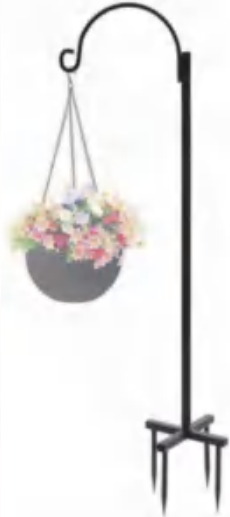

Shepherd Hook

GARDEN DECORATION

Tel: +86 (311) 8777 4248
Cell/WhatsApp/Wechat: +1 (437) 343 8032
Email: olivia.wang@sd-fence.com
www.sd-fence.com
www.fencingfromchina.com