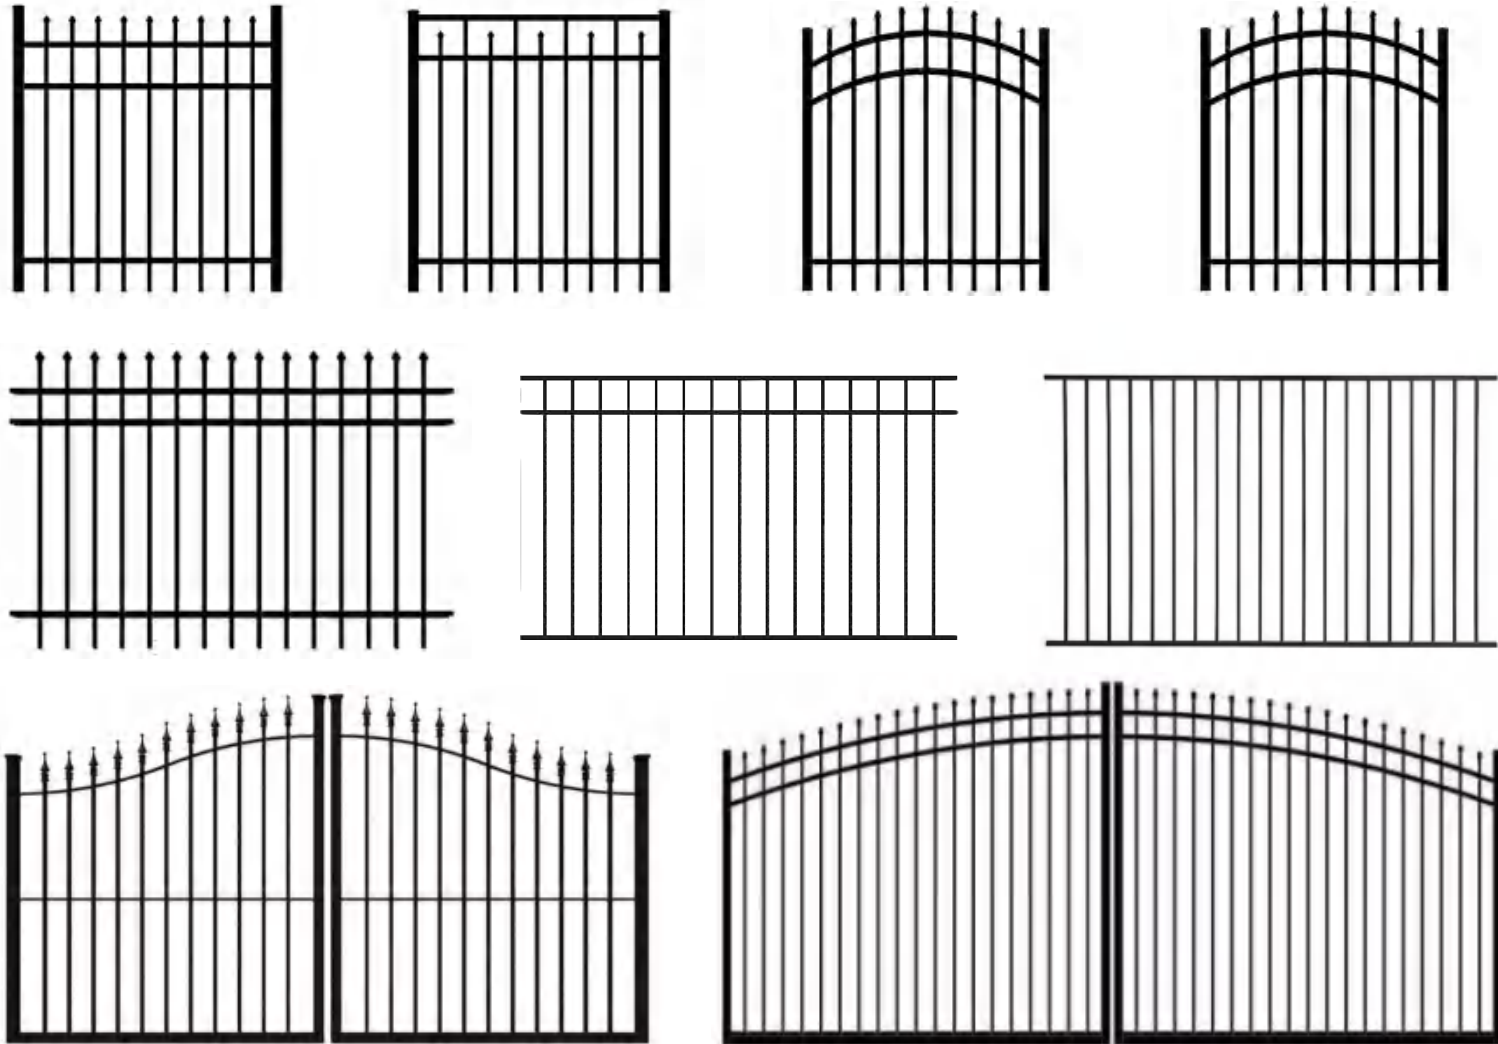

Metal Ornamental Fence

GARDEN FENCE