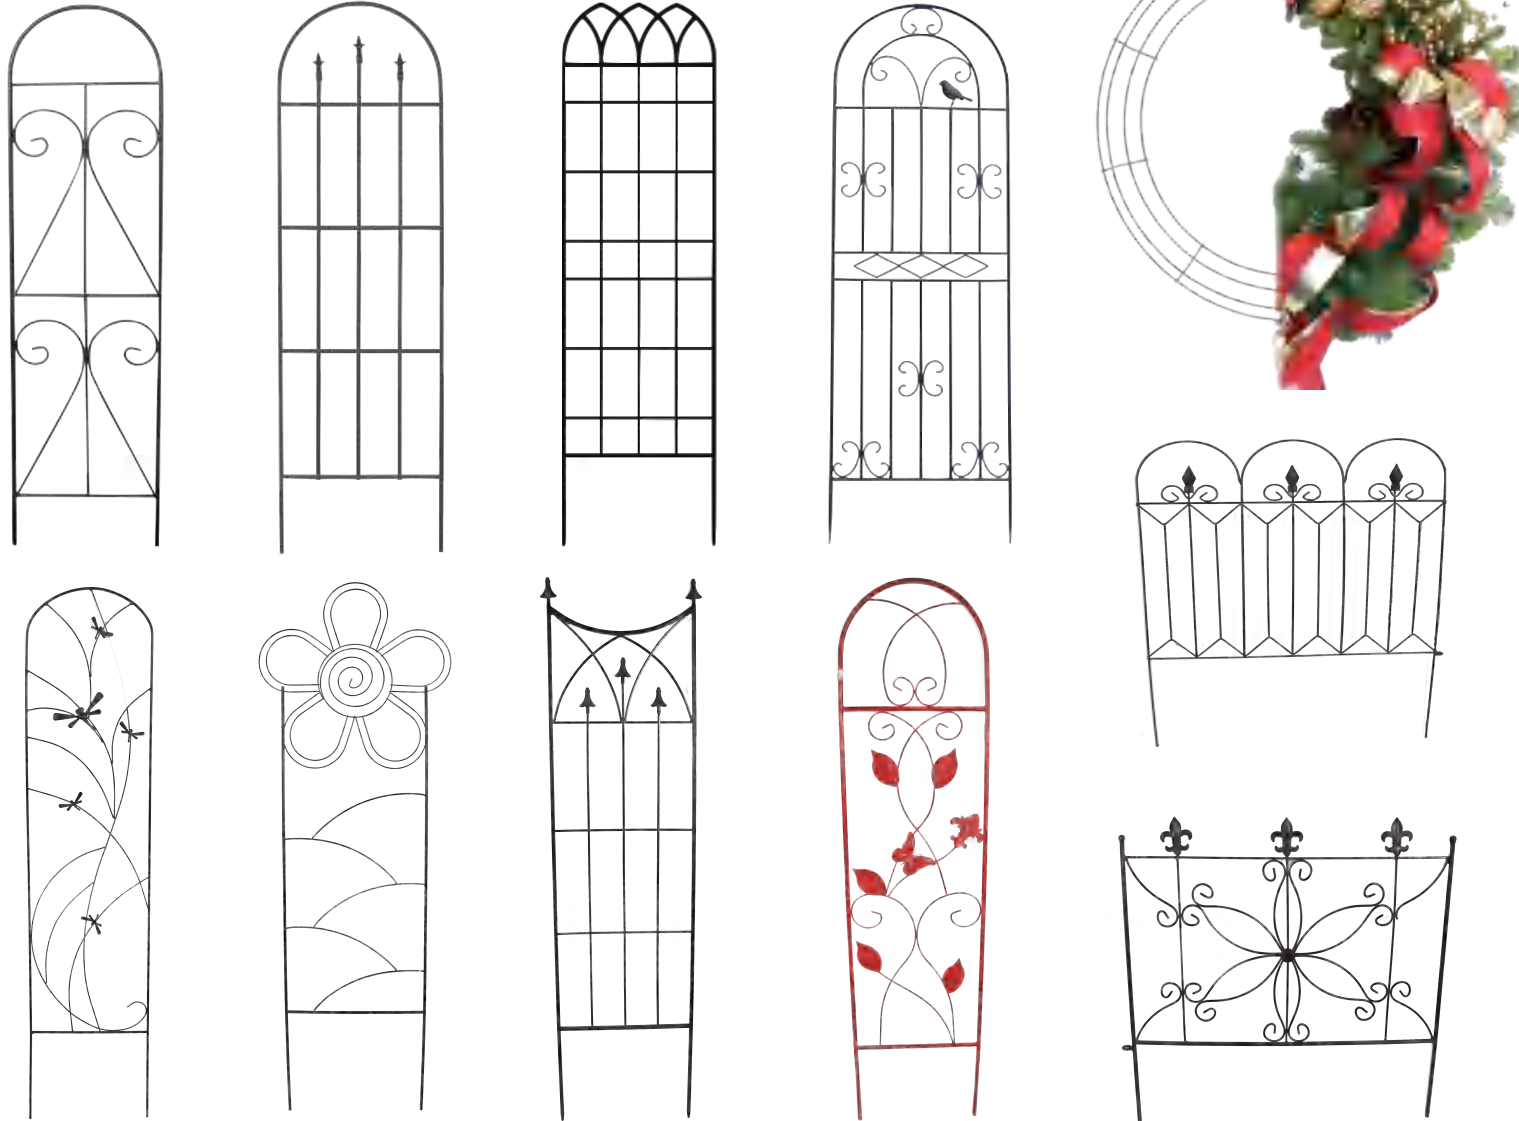

Note: Above listed are common styles. More specifications are available upon request.

Shepherd Hook

GARDEN DECORATION

Tel: +86 (311) 8777 4248
Cell/WhatsApp/Wechat: +1 (437) 343 8032
Email: olivia.wang@sd-fence.com
www.sd-fence.com
www.fencingfromchina.com

Garden Stake

GARDEN DECORATION

Tel: +86 (311) 8777 4248
Cell/WhatsApp/Wechat: +1 (437) 343 8032
Email: olivia.wang@sd-fence.com
www.sd-fence.com
www.fencingfromchina.com

Garden Trellis

GARDEN DECORATION

Tel: +86 (311) 8777 4248
 Cell/WhatsApp/Wechat: +1 (437) 343 8032
 Email: olivia.wang@sd-fence.com
 www.sd-fence.com
 www.fencingfromchina.com

Gabion Box

GARDEN DECORATION

Opening	30mm x 50mm, 30mm x 100mm, 50mm x 50mm, 50mm x 100mm, 75mm x 75mm, 75mm x 150mm, 100mm x 100mm etc.
Wire Diameter	3.0 mm - 6.0 mm
Box Length	0.3 m - 5.0 m
Box Width	0.3 m - 1.5 m
Box Height	0.3 m - 1.5 m
Surface	Hot-dipped galvanized, PVC coated