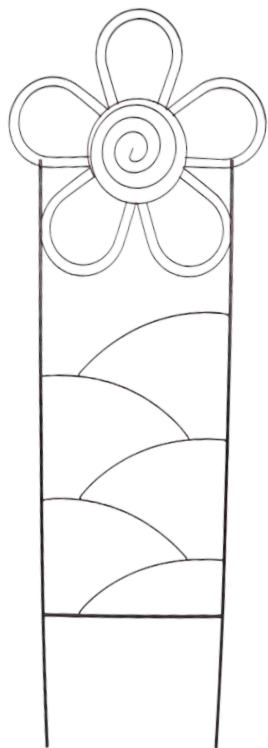

# CROWD CONTROL BARRIER

Height	3ft - 5ft (900 mm - 1500 mm)
Width	6ft - 8ft (1800 mm - 2500 mm)
Tube Size	1" (ø 25 mm), 1 1/4" (ø 32 mm), 1 5/8" (ø 42 mm) etc.
Surface	Hot-dipped galvanized, Powder coated

Above listed are common styles. More specifications are available upon request.

Tel: +86 (311) 8777 4248  
 Cell/WhatsApp/Wechat: +1 (437) 343 8032  
 Email: olivia.wang@sd-fence.com  
 www.sd-fence.com  
 www.fencingfromchina.com

# GABION BOX

Opening	30mm x 50mm, 30mm x 100mm, 50mm x 50mm, 50mm x 100mm, 75mm x 75mm, 75mm x 150mm, 100mm x 100mm etc.
Wire Diameter	3.0 mm - 6.0 mm
Box Length	0.3 m - 5.0 m
Box Width	0.3 m - 1.5 m
Box Height	0.3 m - 1.5 m
Surface	Hot-dipped galvanized, PVC coated