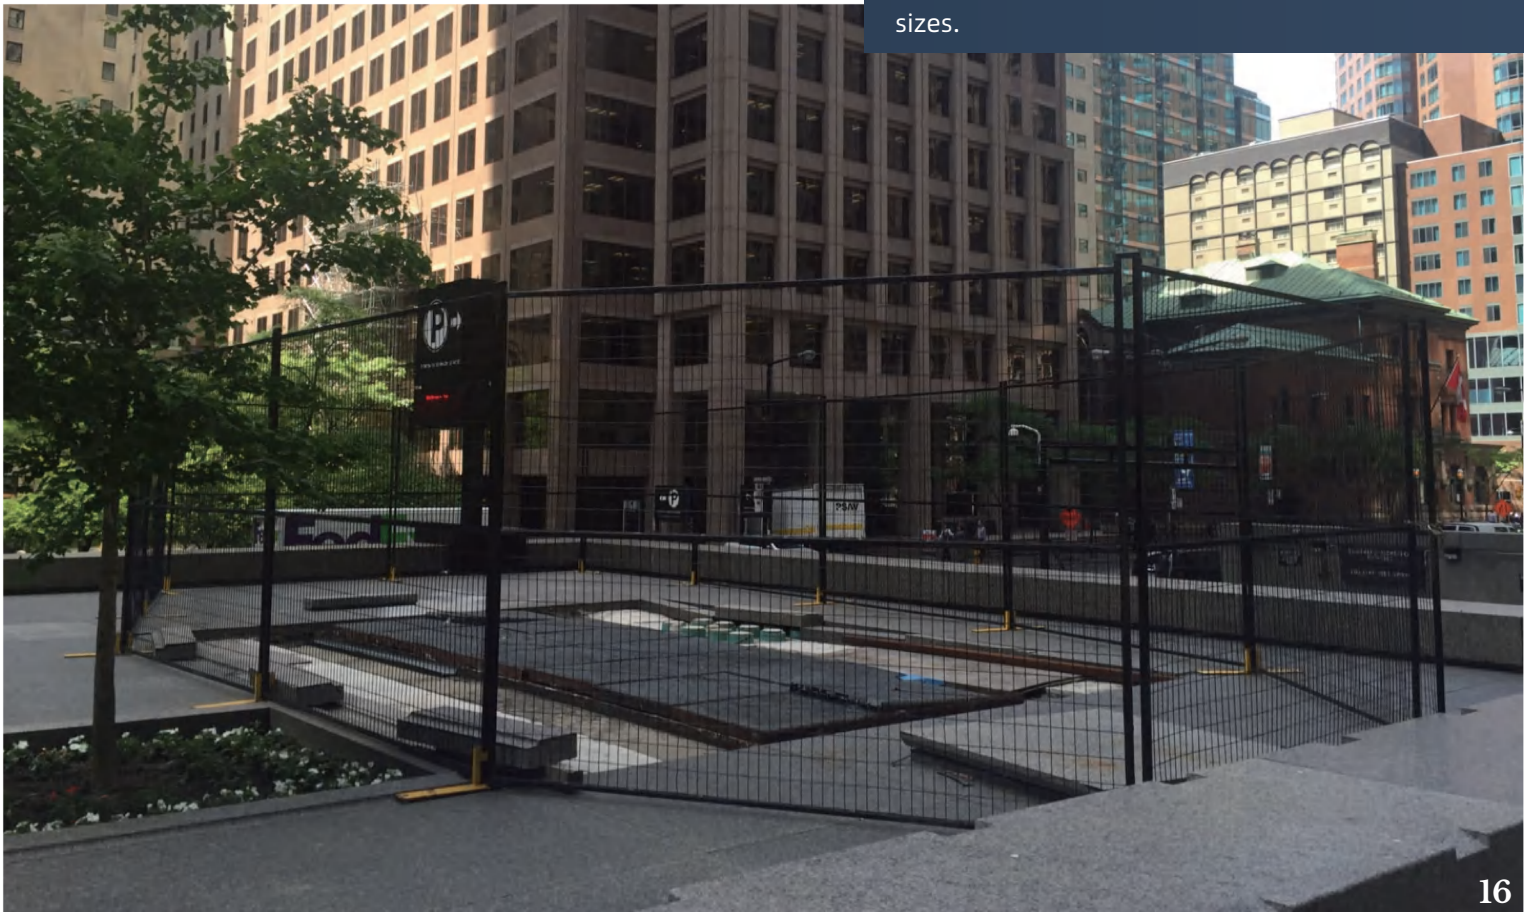

We can also provide customized colors and sizes.