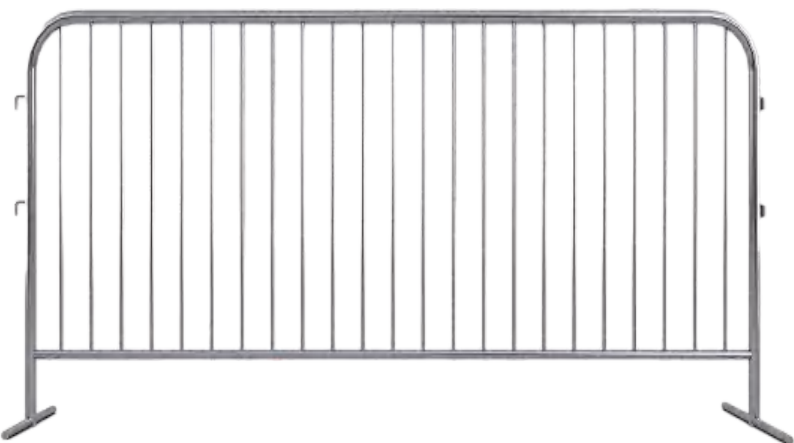

CROWD CONTROL BARRIER

Height	3ft - 5ft (900 mm - 1500 mm)
Width	6ft - 8ft (1800 mm - 2500 mm)
Tube Size	1" (ø 25 mm), 1 1/4" (ø 32 mm), 1 5/8" (ø 42 mm) etc.
Surface	Hot-dipped galvanized, Powder coated

Above listed are common styles. More specifications are available upon request.

Tel: +86 (311) 8777 4248
Cell/WhatsApp/Wechat: +1 (437) 343 8032
Email: olivia.wang@sd-fence.com
www.sd-fence.com
www.fencingfromchina.com