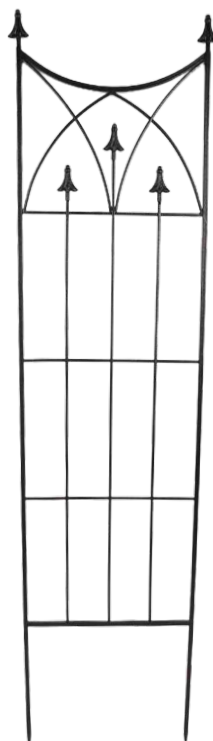

# GABION BOX

Opening	30mm x 50mm, 30mm x 100mm, 50mm x 50mm, 50mm x 100mm, 75mm x 75mm, 75mm x 150mm, 100mm x 100mm etc.
Wire Diameter	3.0 mm - 6.0 mm
Box Length	0.3 m - 5.0 m
Box Width	0.3 m - 1.5 m
Box Height	0.3 m - 1.5 m
Surface	Hot-dipped galvanized, PVC coated