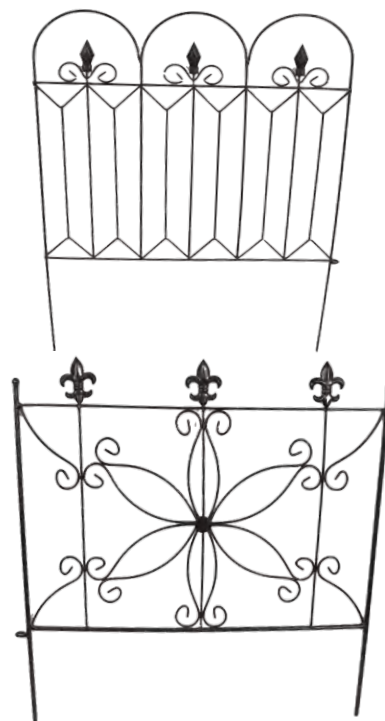

# CROWD CONTROL BARRIER

Height	3ft - 5ft (900 mm - 1500 mm)
Width	6ft - 8ft (1800 mm - 2500 mm)
Tube Size	1" (ø 25 mm), 1 1/4" (ø 32 mm), 1 5/8" (ø 42 mm) etc.
Surface	Hot-dipped galvanized, Powder coated

Above listed are common styles. More specifications are available upon request.

Tel: +86 (311) 8777 4248  
 Cell/WhatsApp/Wechat: +1 (437) 343 8032  
 Email: olivia.wang@sd-fence.com  
 www.sd-fence.com  
 www.fencingfromchina.com

# GABION BOX

Opening	30mm x 50mm, 30mm x 100mm, 50mm x 50mm, 50mm x 100mm, 75mm x 75mm, 75mm x 150mm, 100mm x 100mm etc.
Wire Diameter	3.0 mm - 6.0 mm
Box Length	0.3 m - 5.0 m
Box Width	0.3 m - 1.5 m
Box Height	0.3 m - 1.5 m
Surface	Hot-dipped galvanized, PVC coated