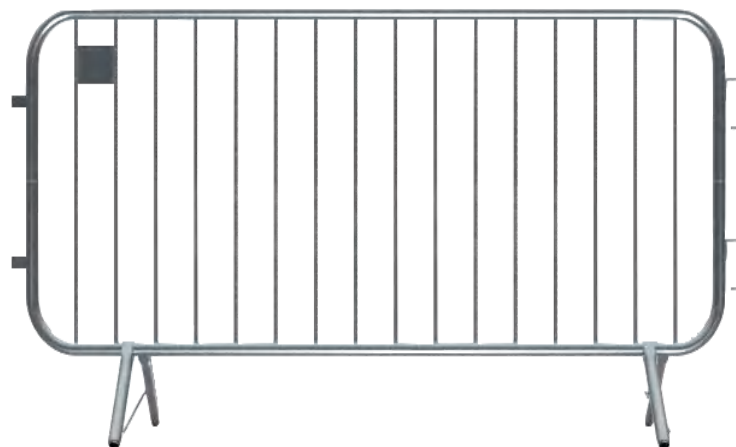

CROWD CONTROL BARRIER

Height	3ft - 5ft (900 mm - 1500 mm)
Width	6ft - 8ft (1800 mm - 2500 mm)
Tube Size	1" (ø 25 mm), 1 1/4" (ø 32 mm), 1 5/8" (ø 42 mm) etc.
Surface	Hot-dipped galvanized, Powder coated

Above listed are common styles. More specifications are available upon request.

Tel: +86 (311) 8777 4248
Cell/WhatsApp/Wechat: +1 (437) 343 8032
Email: olivia.wang@sd-fence.com
www.sd-fence.com
www.fencingfromchina.com