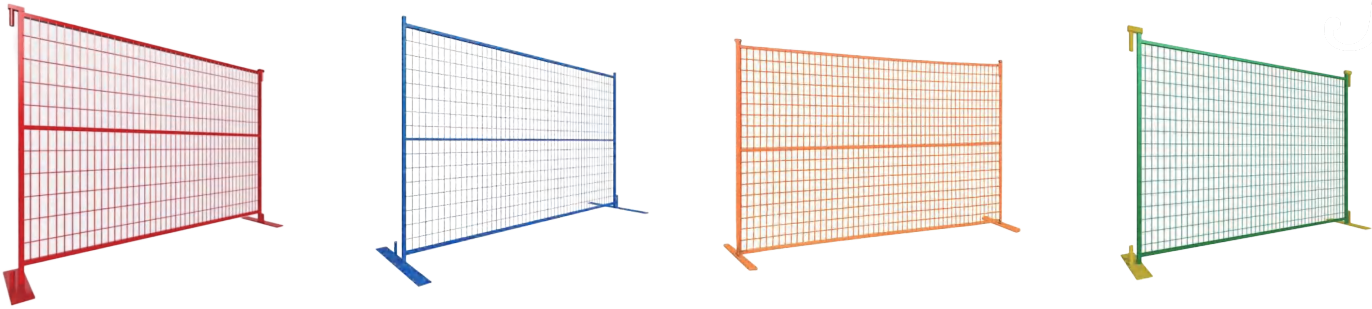

We can also provide customized colors and sizes.