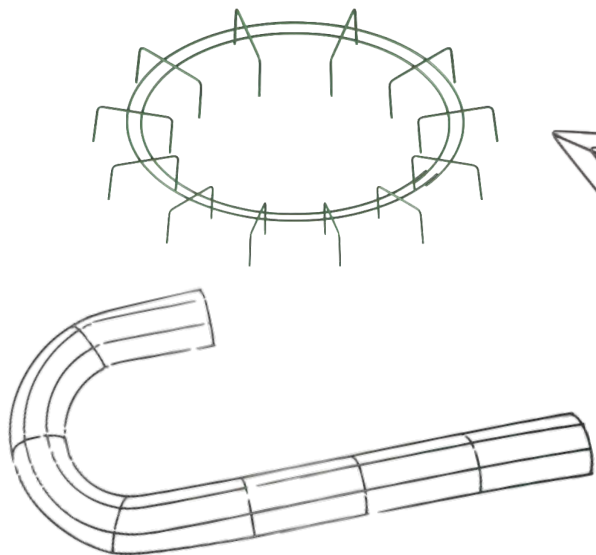

# CROWD CONTROL BARRIER

Height	3ft - 5ft (900 mm - 1500 mm)
Width	6ft - 8ft (1800 mm - 2500 mm)
Tube Size	1" (ø 25 mm), 1 1/4" (ø 32 mm), 1 5/8" (ø 42 mm) etc.
Surface	Hot-dipped galvanized, Powder coated

Above listed are common styles. More specifications are available upon request.

Tel: +86 (311) 8777 4248  
 Cell/WhatsApp/Wechat: +1 (437) 343 8032  
 Email: olivia.wang@sd-fence.com  
 www.sd-fence.com  
 www.fencingfromchina.com

# GABION BOX

Opening	30mm x 50mm, 30mm x 100mm, 50mm x 50mm, 50mm x 100mm, 75mm x 75mm, 75mm x 150mm, 100mm x 100mm etc.
Wire Diameter	3.0 mm - 6.0 mm
Box Length	0.3 m - 5.0 m
Box Width	0.3 m - 1.5 m
Box Height	0.3 m - 1.5 m
Surface	Hot-dipped galvanized, PVC coated