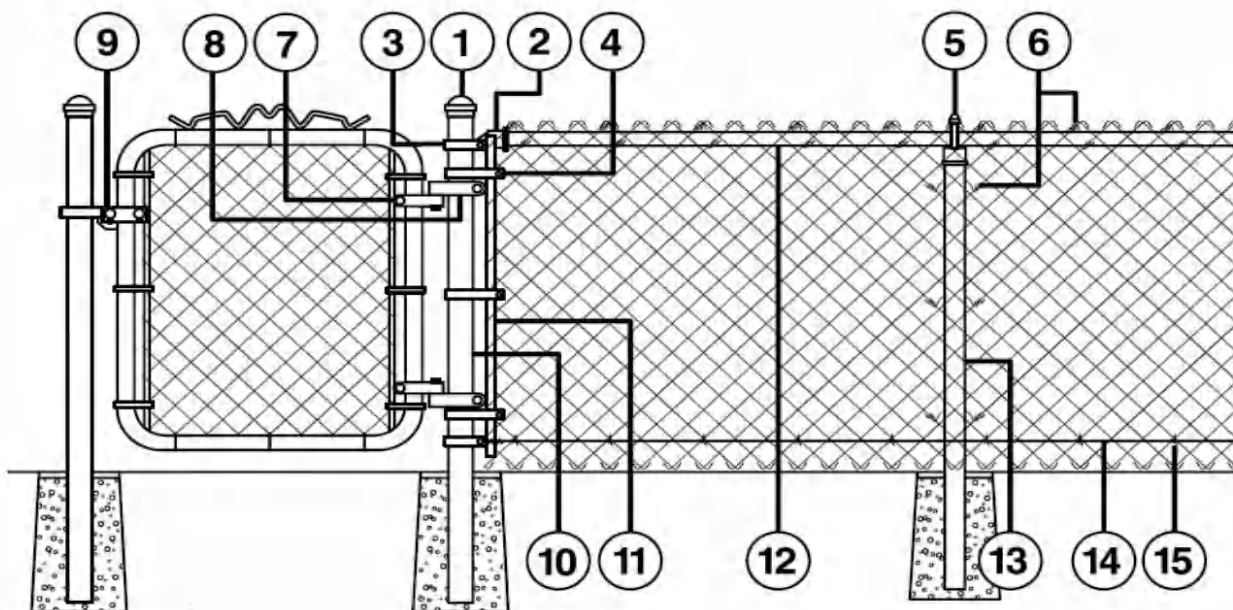

① Terminal Post Cap

⑧ Gate Post Hinge

⑩ Terminal Post